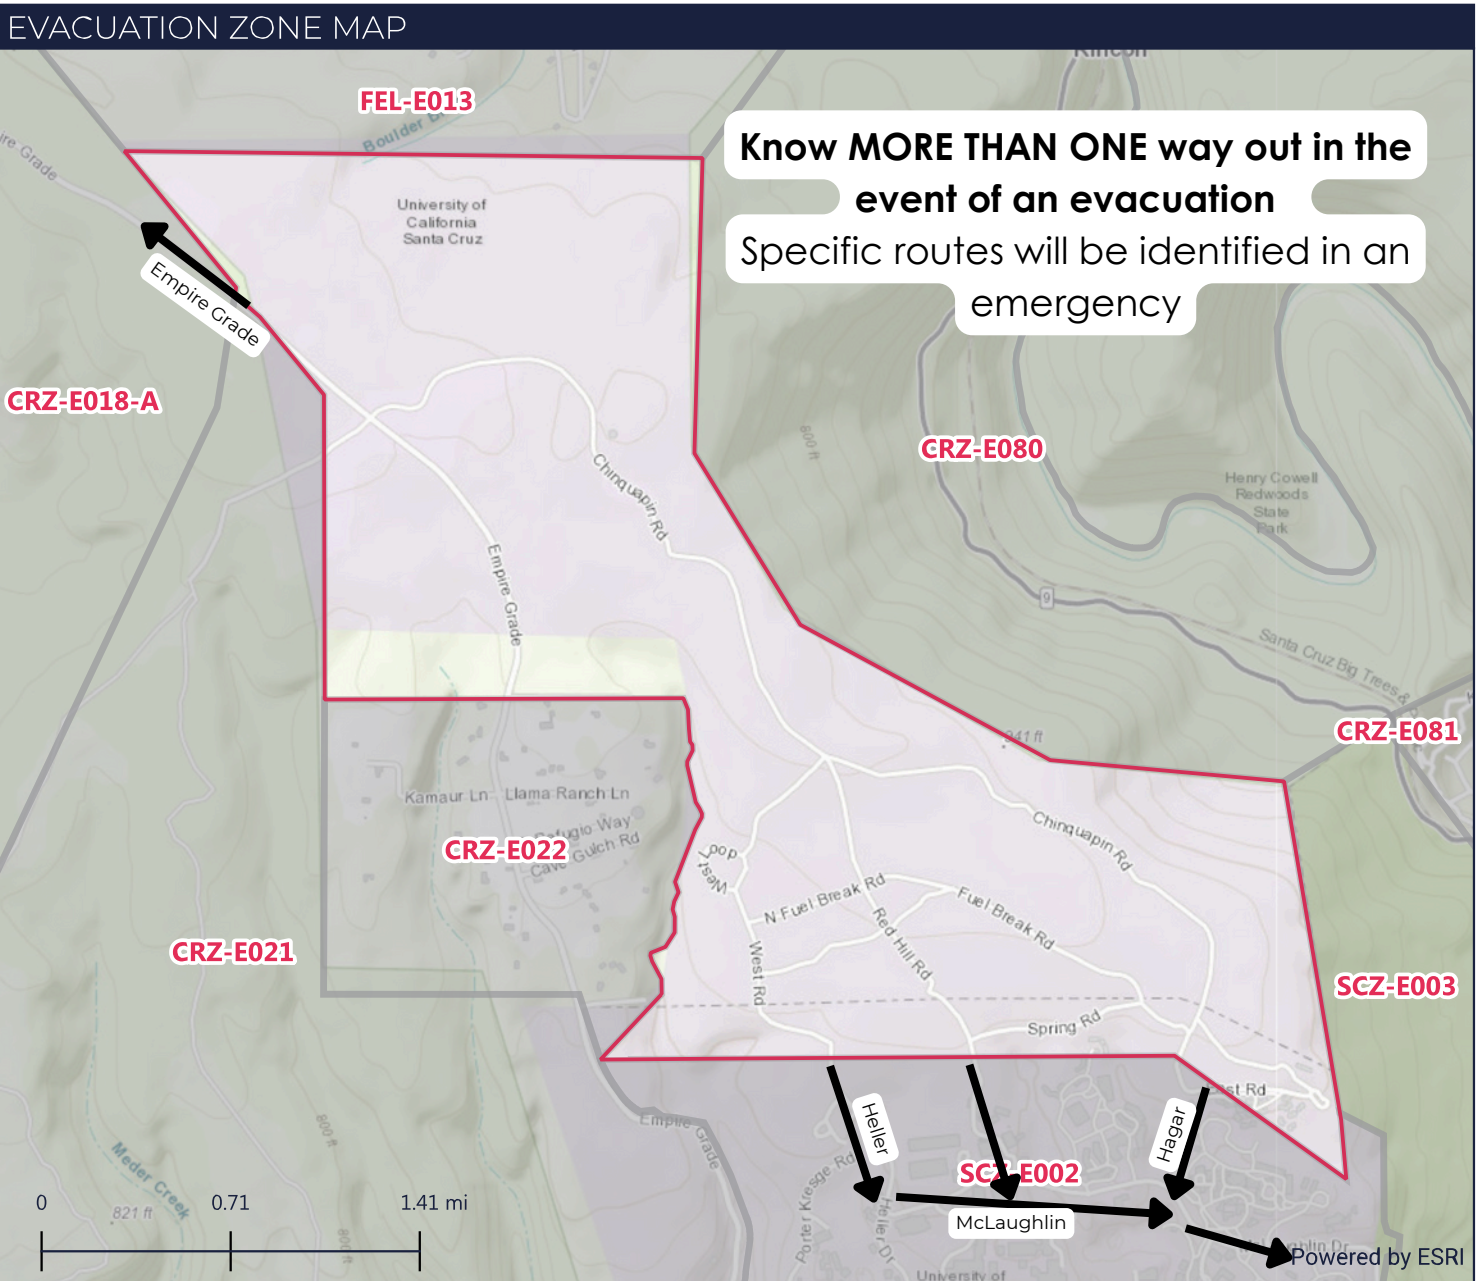

# CITY OF SANTA CRUZ

- North of: Empire Grade, North Fuel Break Road
- South of: Chiquapin Road, Ferrari Drive
- East of: Chiquapin Trail, Empire Grade
- West of: Chiquapin Road, California Highway 9, Fuel Break Road

# US-CA-XCZ-SCZ-E001

UCSC Wilderness and Natural Preserve Area

USE THIS MAP TO PLAN AHEAD: not intended for use during an evacuation

### Know these terms

- Evacuation Order- Go Now
- Evacuation Warning- Prepare to evacuate

### MAP FEEDBACK