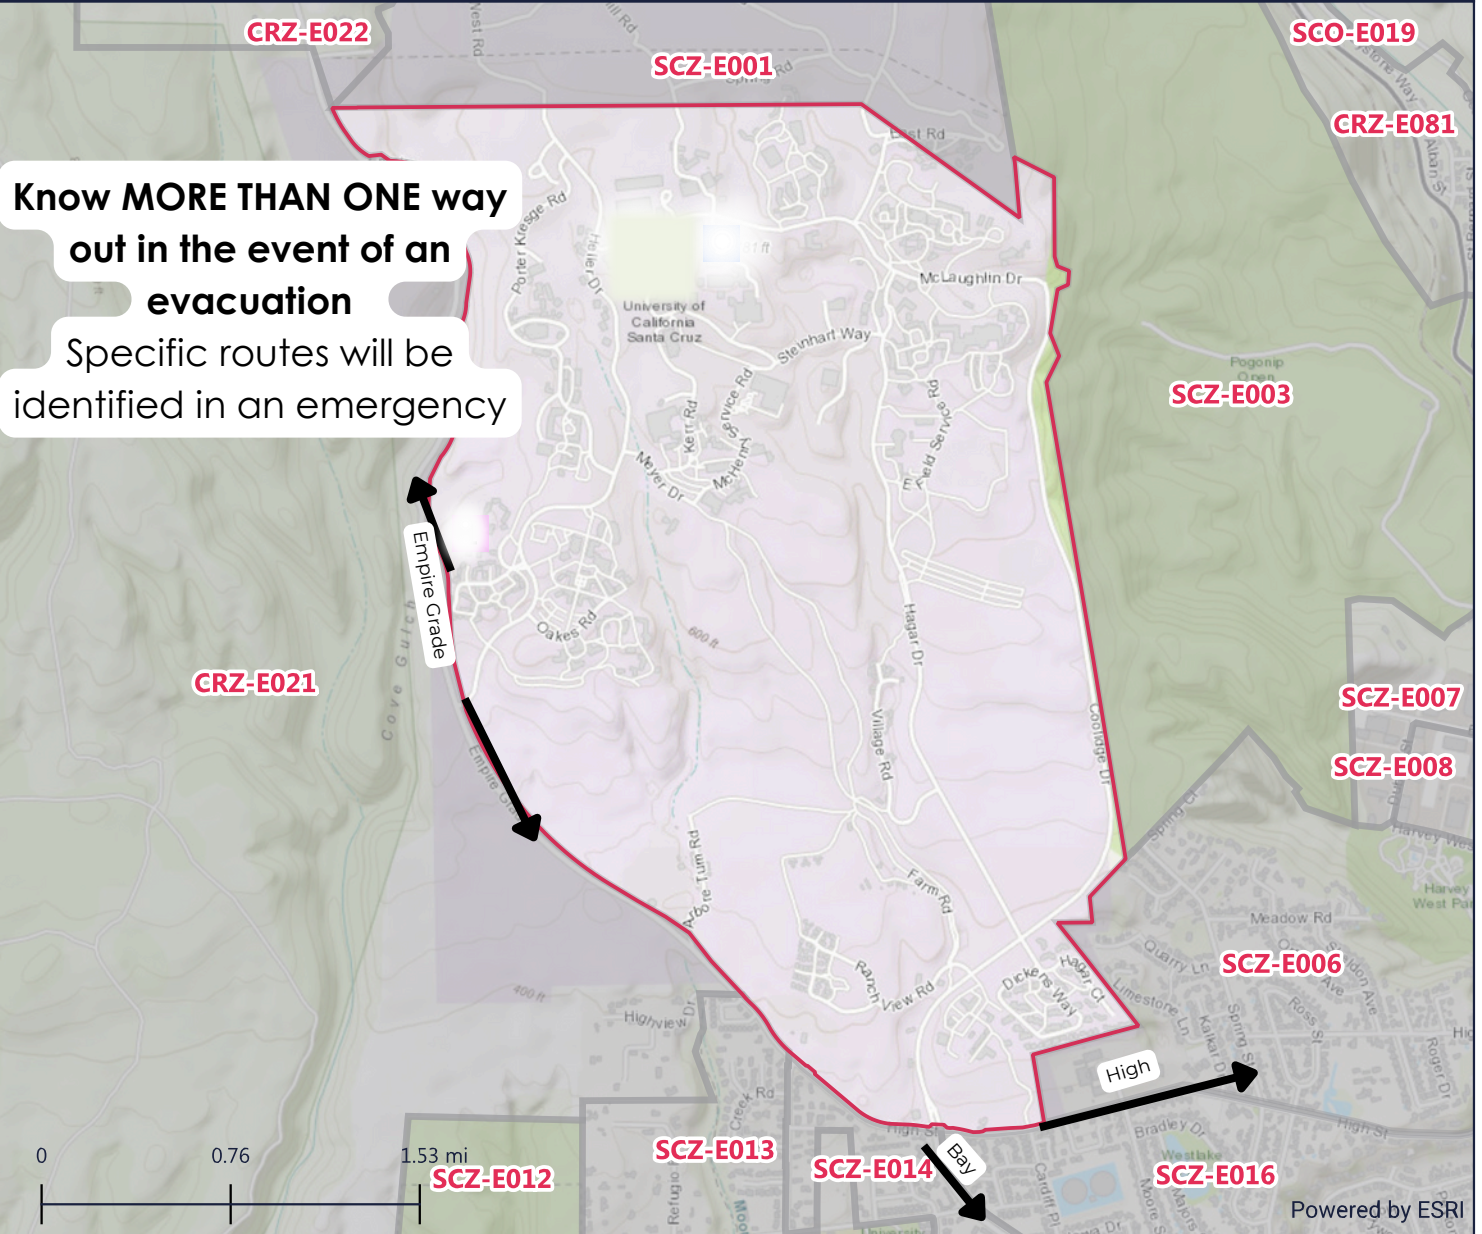

CITY OF SANTA CRUZ

- North of: Highview Drive
- South of: West Road, Chinquapin Road
- East of: Empire Grade
- West of: Coolidge Drive

US-CA-XCZ-SCZ-E002

USE THIS MAP TO PLAN AHEAD: not intended for use during an evacuation

EVACUATION ZONE MAP

SCZ- E002

Register to receive alerts through CruzAware

www.cruzaware.genasys.com/portal/en

Know these terms

- Evacuation Order- Go Now
- Evacuation Warning- Prepare to evacuate

Be Ready to GO