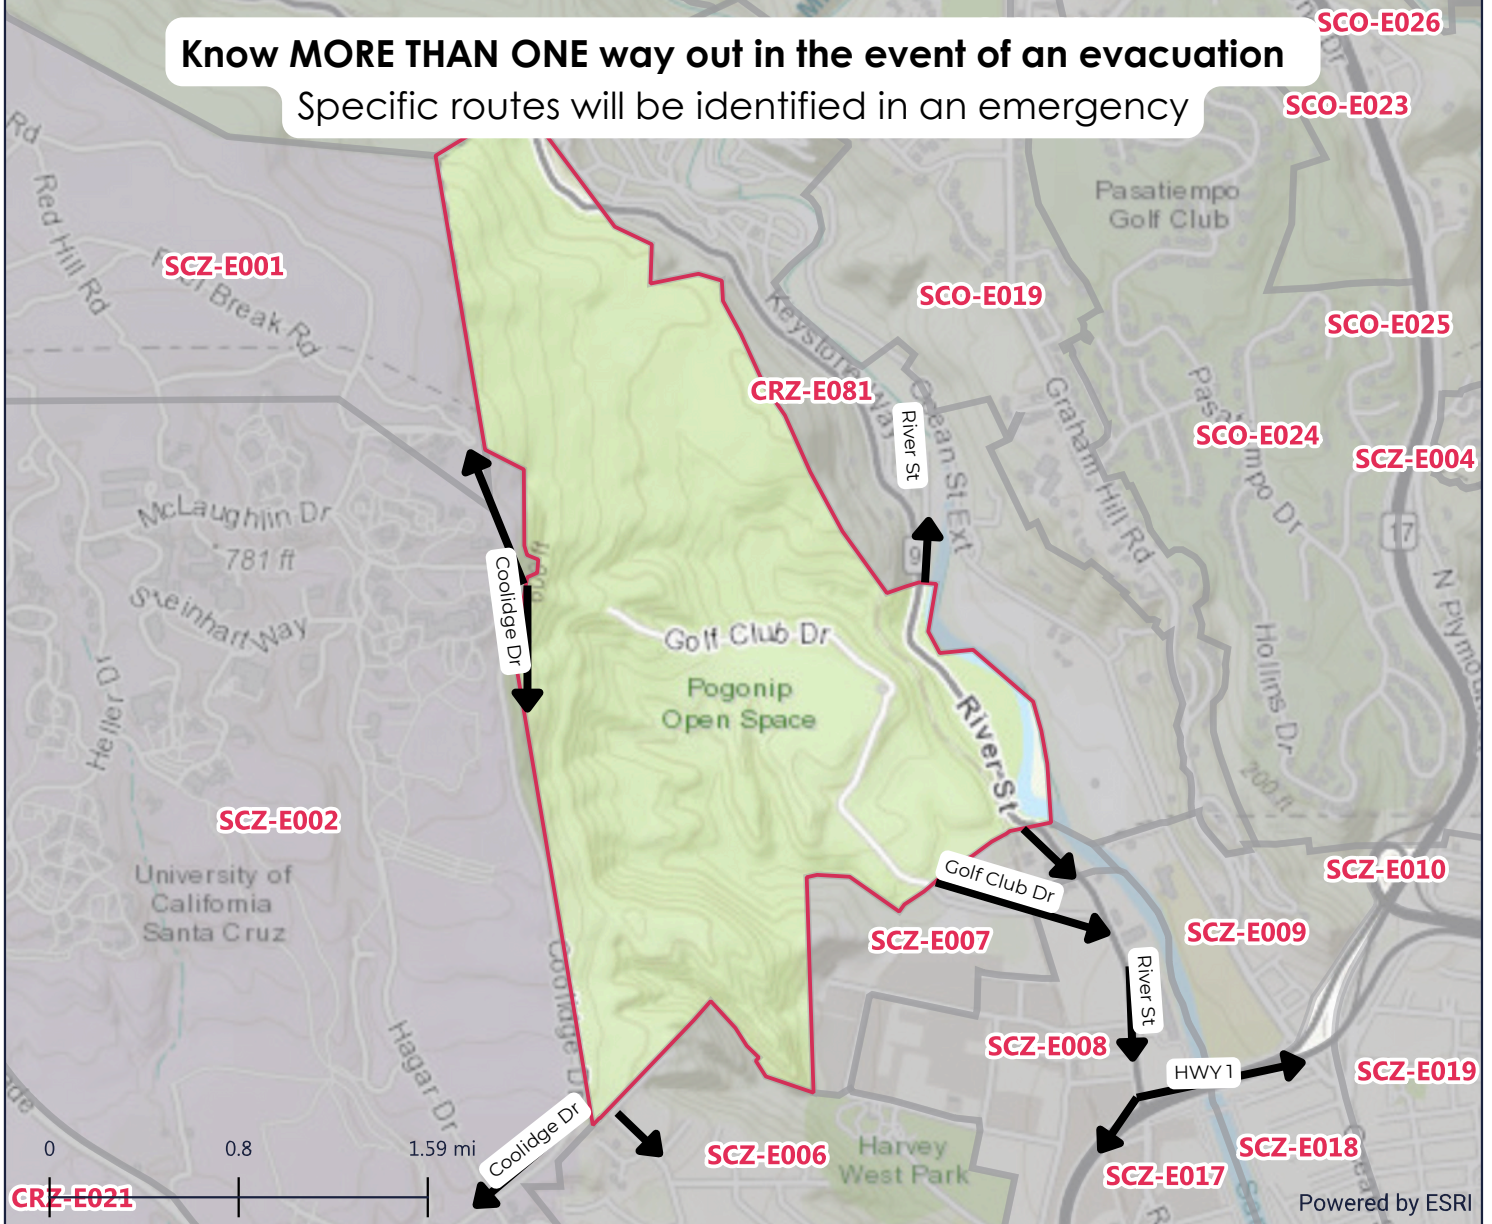

# CITY OF SANTA CRUZ

- North of: Evergreen Street, Spring Court, Encinal Street
- South of: California Highway 9, River Street
- East of: Coolidge Drive
- West of: Golf Club Drive

US-CA-XCZ-SCZ-E003

USE THIS MAP TO PLAN AHEAD: not intended for use during an evacuation

## EVACUATION ZONE MAP

**Know MORE THAN ONE way out in the event of an evacuation**

Specific routes will be identified in an emergency

### Know these terms

- Evacuation Order- Go Now
- Evacuation Warning- Prepare to evacuate

### MAP FEEDBACK