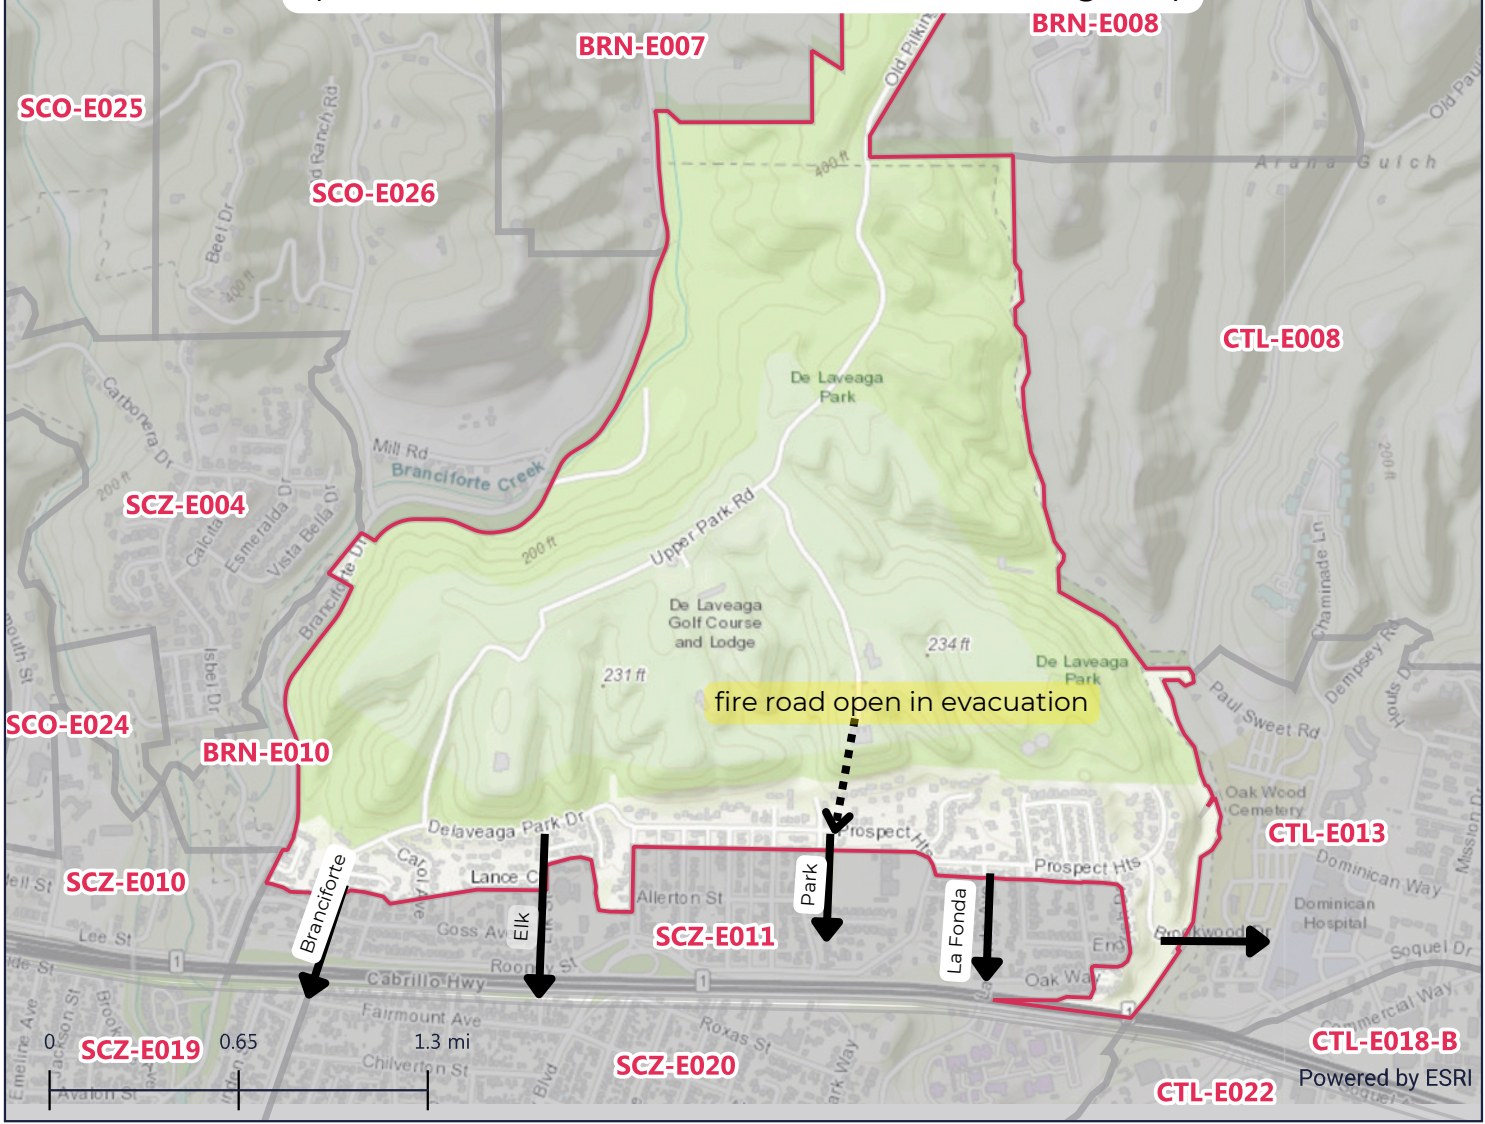

# CITY OF SANTA CRUZ

- North of: Vista De Laveaga, Oak Way
- South of: Branciforte Drive
- East of: Branciforte Drive
- West of: Stable Lane, Brookwood Drive

US-CA-XCZ-SCZ-E005

USE THIS MAP TO PLAN AHEAD: not intended for use during an evacuation

## EVACUATION ZONE MAP

**Know MORE THAN ONE way out in the event of an evacuation**  
 Specific routes will be identified in an emergency

### Know these terms

- Evacuation Order- Go Now
- Evacuation Warning- Prepare to evacuate

### MAP FEEDBACK