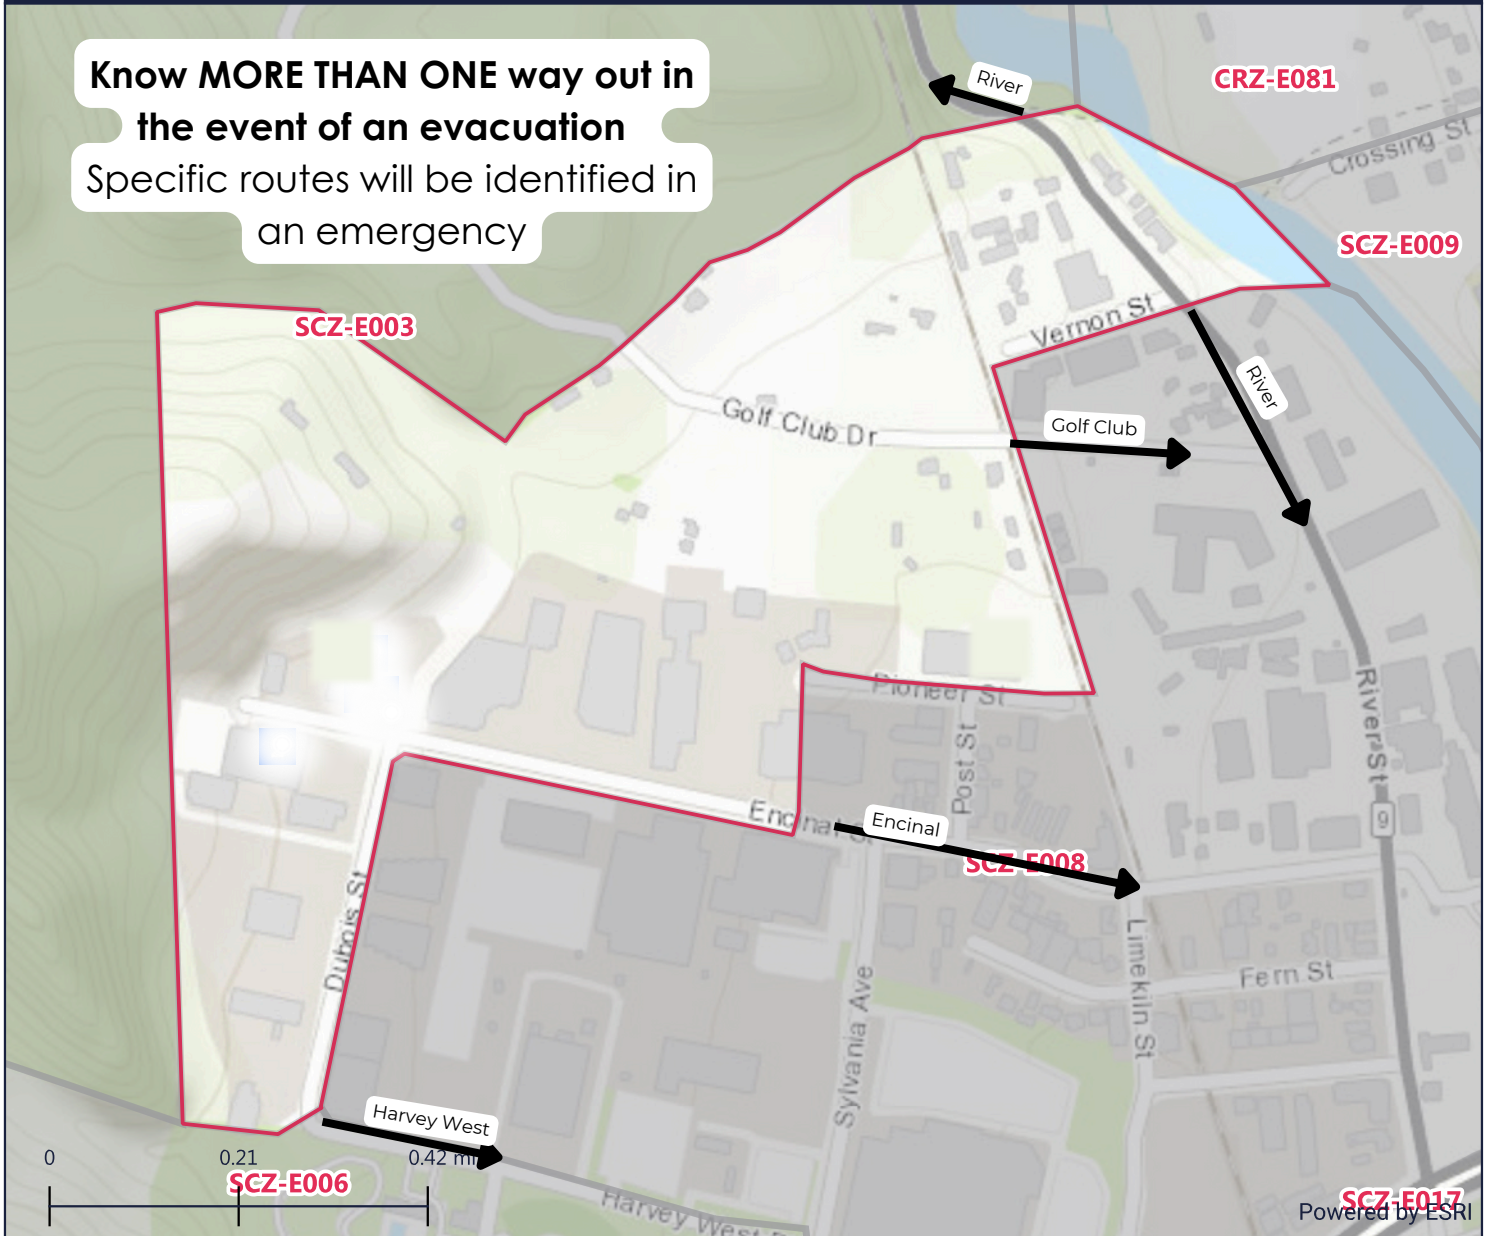

# CITY OF SANTA CRUZ

- North of: Evergreen Street, International Academy of Dance, Encinal Street
- South of: Golf Club Drive
- East of: Encinal Street, Pogonip Creek Trail
- West of: River, Crossing Street, Golf Club Drive, Pioneer Street

US-CA-XCZ-SCZ-E007

USE THIS MAP TO PLAN AHEAD: not intended for use during an evacuation

## EVACUATION ZONE MAP

**Know MORE THAN ONE way out in the event of an evacuation**

Specific routes will be identified in an emergency