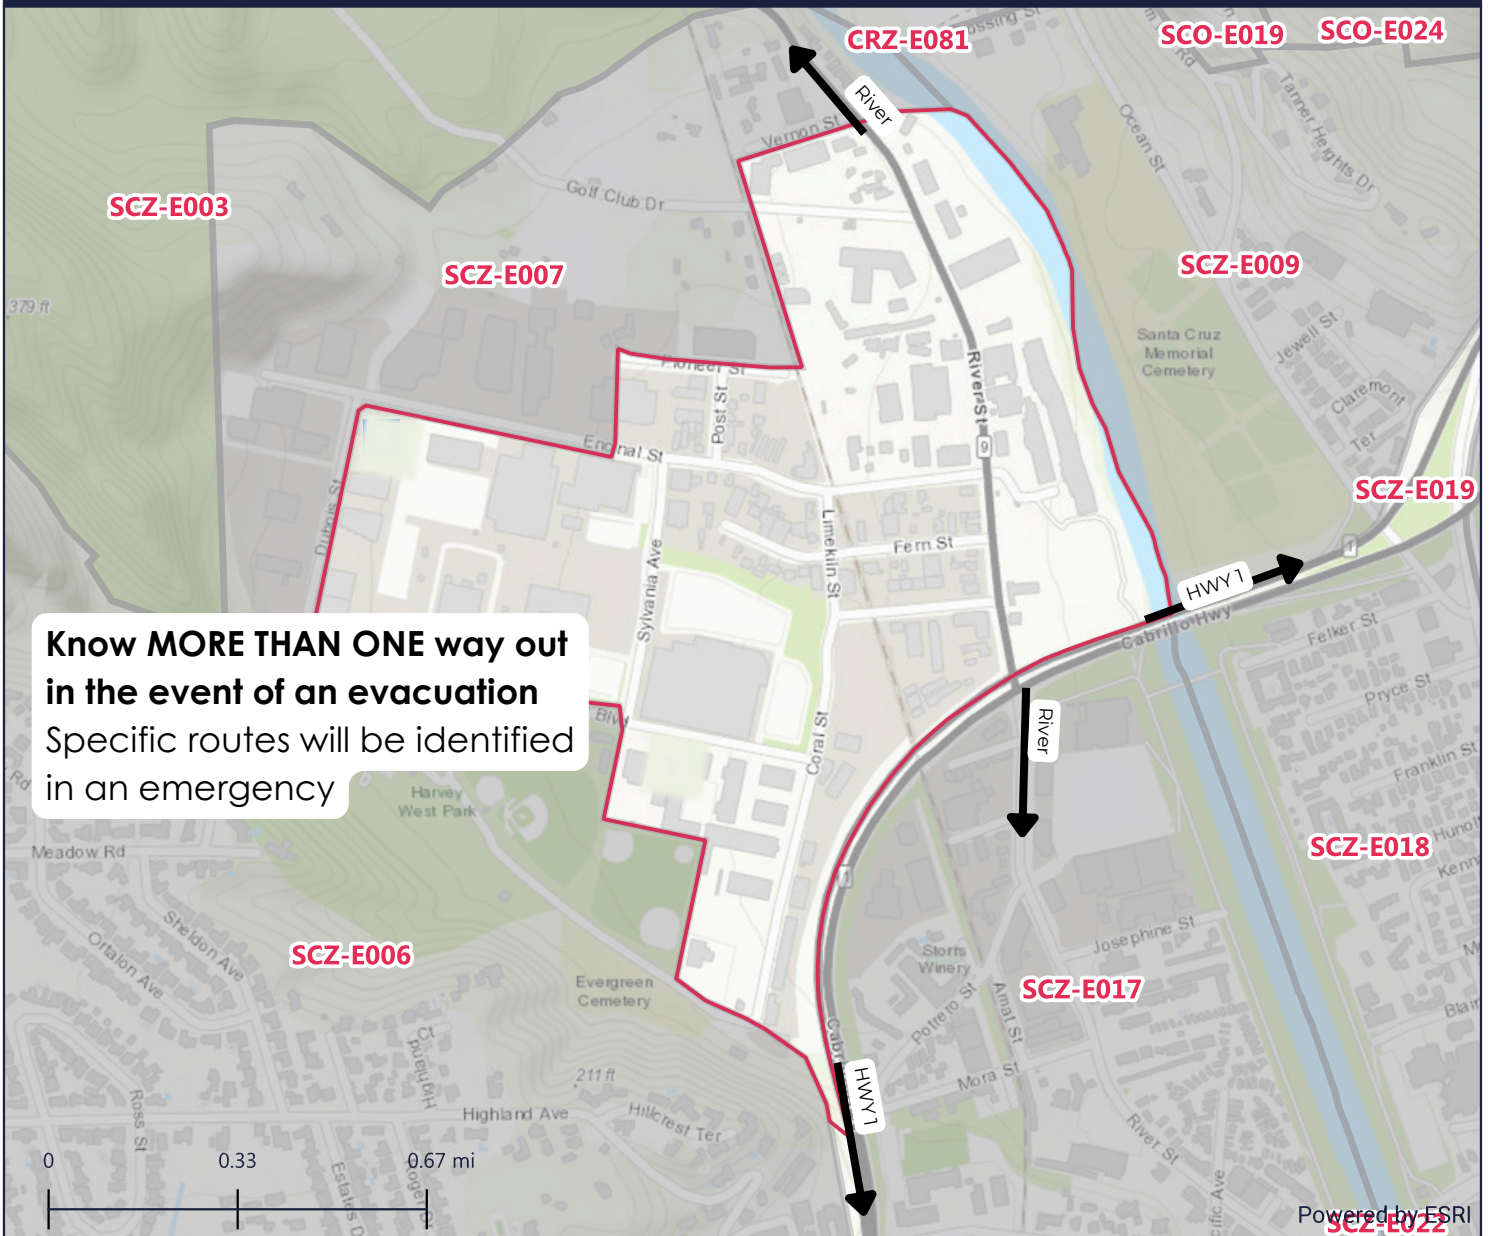

CITY OF SANTA CRUZ

- North of: Evergreen Street, Cabrillo Highway
- South of: Vernon Street
- East of: Encinal Street, Harvey West Boulevard, Du Bois Street
- West of: Cabrillo Highway, River

US-CA-XCZ-SCZ-E008

USE THIS MAP TO PLAN AHEAD: not intended for use during an evacuation

EVACUATION ZONE MAP

SCZ- E008

Register to receive alerts through CruzAware

www.cruzaware.genasys.com/portal/en

Know these terms

- Evacuation Order- Go Now
- Evacuation Warning- Prepare to evacuate