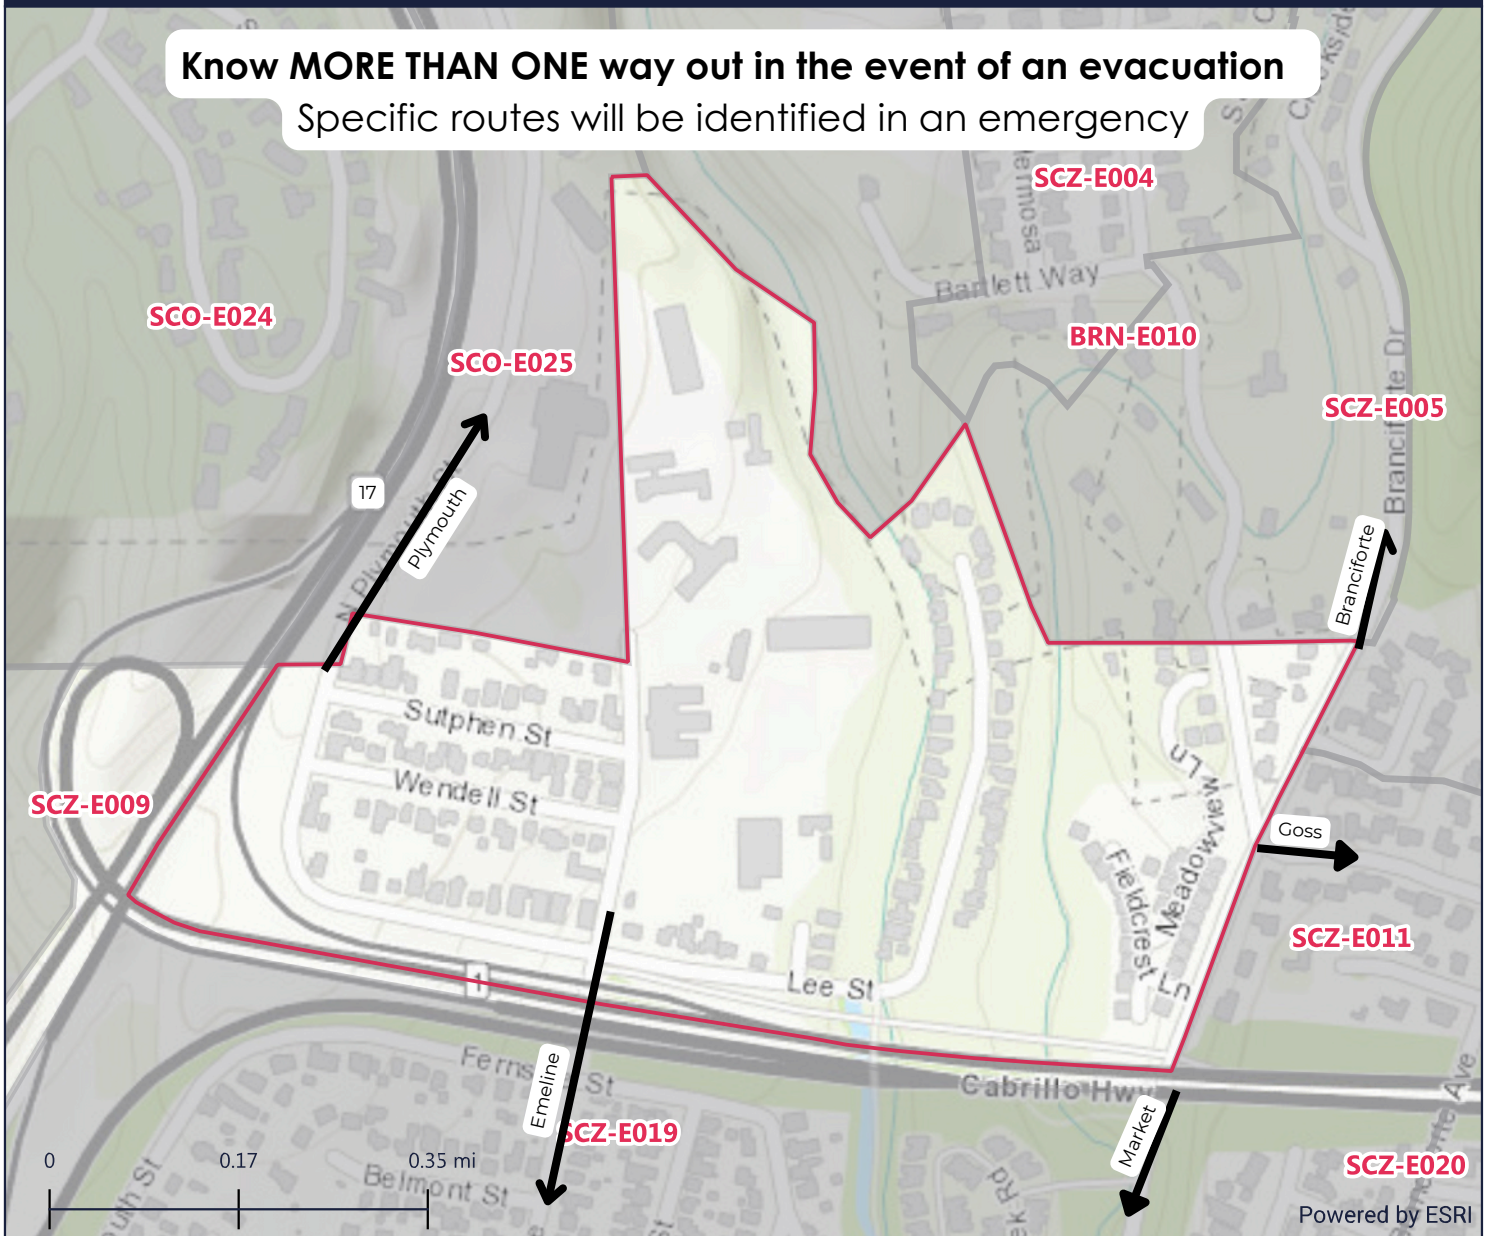

CITY OF SANTA CRUZ

- North of: Cabrillo Highway
- South of: Bartlett Way, Emeline Avenue, Lee Street
- East of: Sutphen Street, Santa Cruz Highway
- West of: Meadowview Ln, Lee Street, Market Street

US-CA-XCZ-SCZ-E010

USE THIS MAP TO PLAN AHEAD: not intended for use during an evacuation

EVACUATION ZONE MAP

Know MORE THAN ONE way out in the event of an evacuation

Specific routes will be identified in an emergency

SCZ- E0010

Register to receive alerts through CruzAware

www.cruzaware.genasys.com/portal/en

Know these terms

- Evacuation Order- Go Now
- Evacuation Warning- Prepare to evacuate

Be Ready to GO

- Have a plan
- Make a kit
- Stay informed

English

Espanol

MAP FEEDBACK