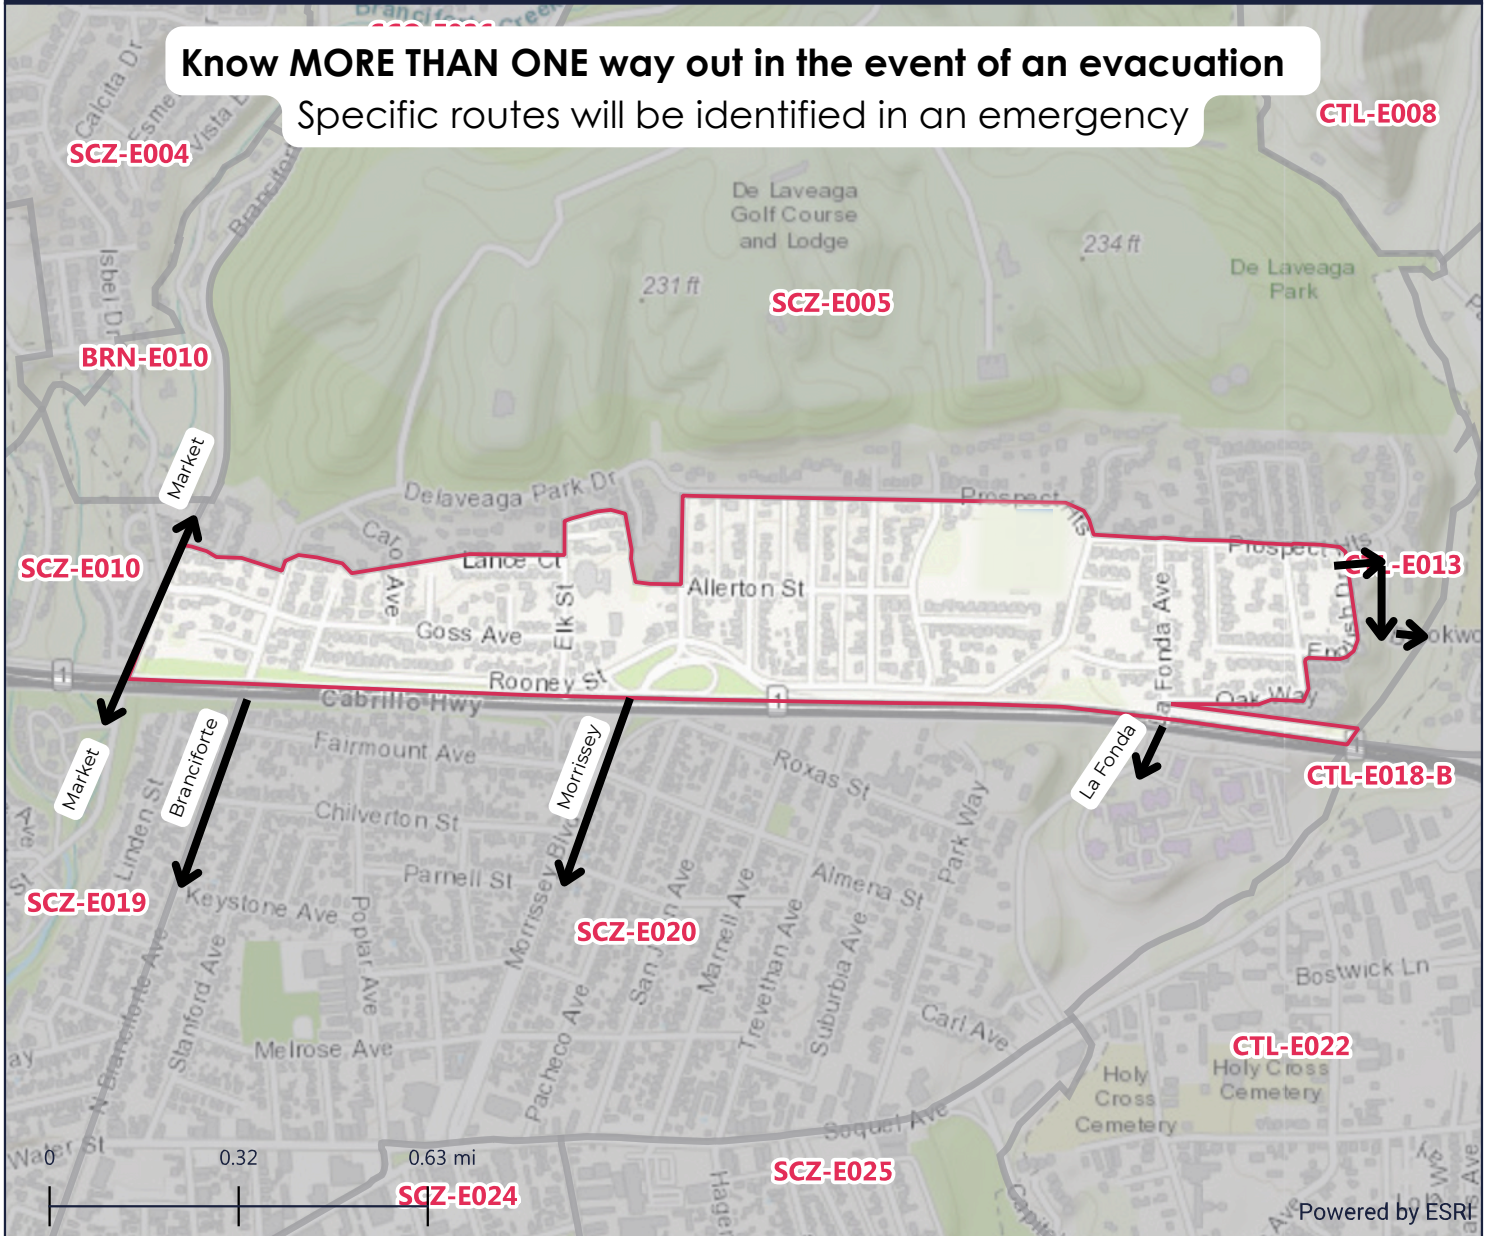

# CITY OF SANTA CRUZ

- North of: Cabrillo Highway
- South of: Prospect Heights
- East of: Vista De Laveaga, Market Street
- West of: English Drive, Prospect Heights, Cabrillo Highway

US-CA-XCZ-SCZ-E011

USE THIS MAP TO PLAN AHEAD: not intended for use during an evacuation

## EVACUATION ZONE MAP

**Know MORE THAN ONE way out in the event of an evacuation**  
 Specific routes will be identified in an emergency