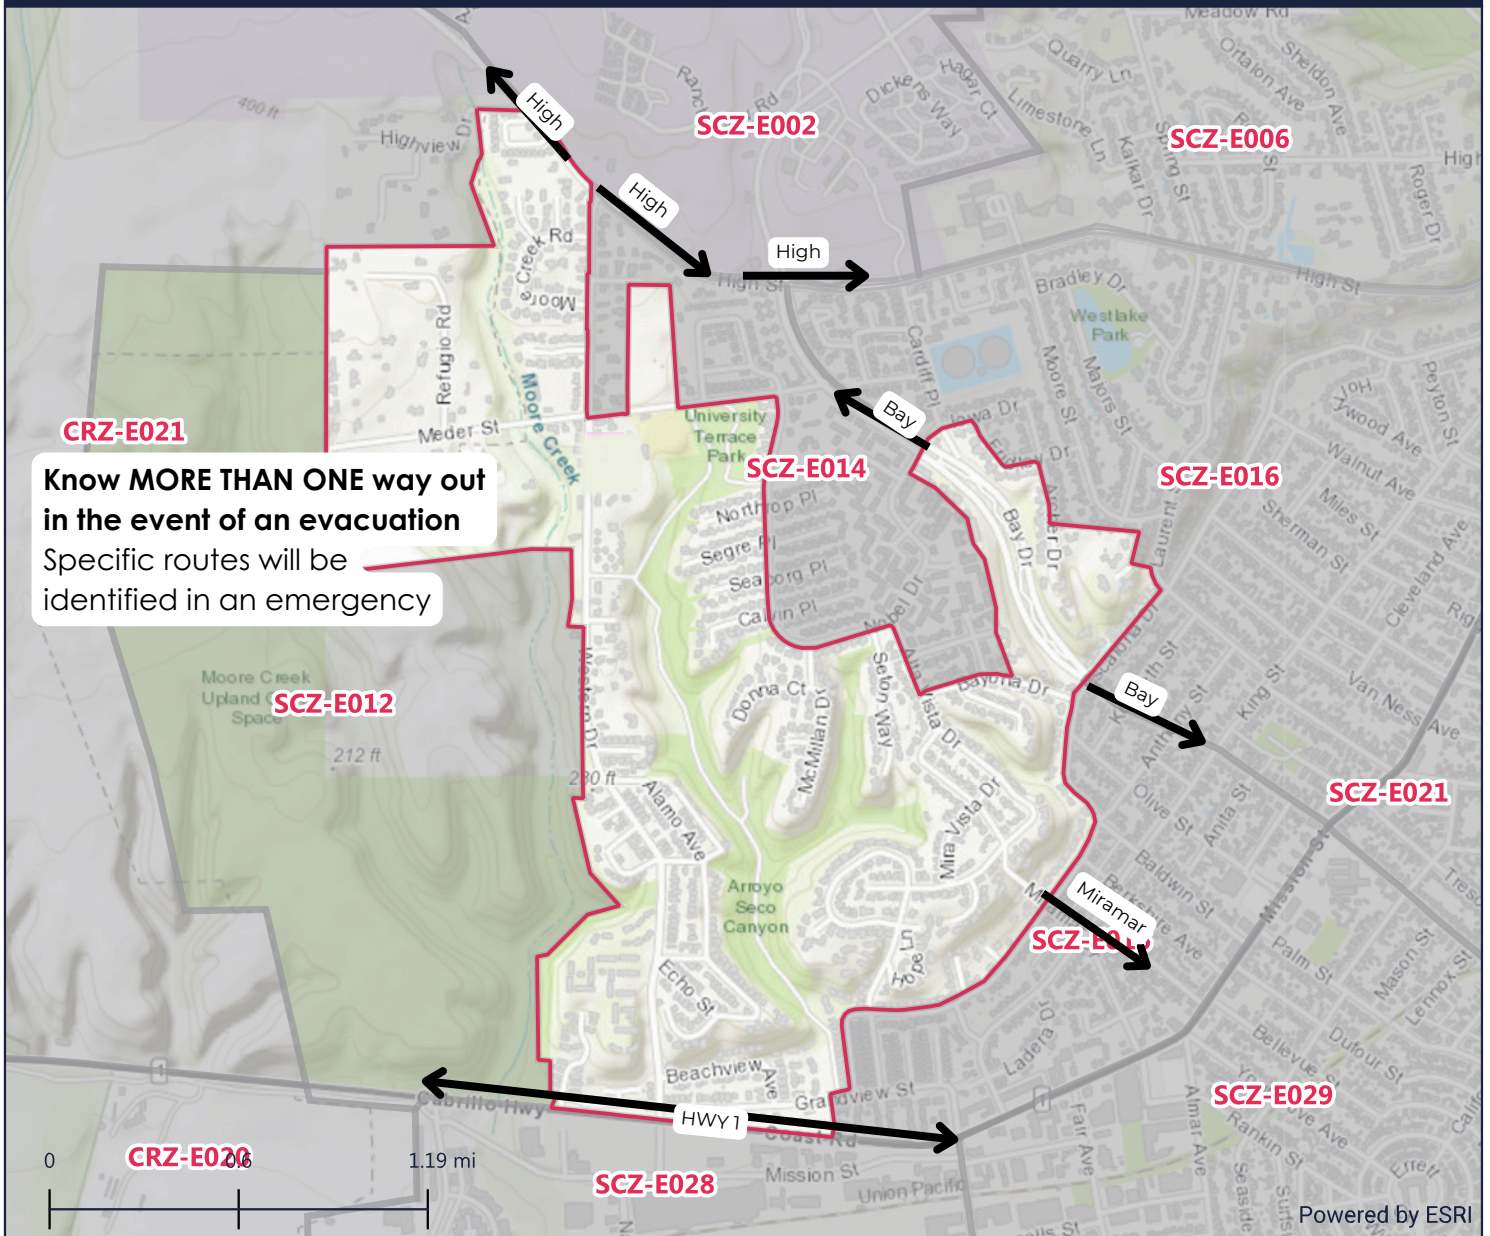

# CITY OF SANTA CRUZ

- North of: Cabrillo Highway, Westview Court
- South of: Penguin Court, Highview Drive
- East of: Meder Street
- West of: Escalona Drive, Archer Drive

US-CA-XCZ-SCZ-E013

USE THIS MAP TO PLAN AHEAD: not intended for use during an evacuation

## EVACUATION ZONE MAP

## MAP FEEDBACK