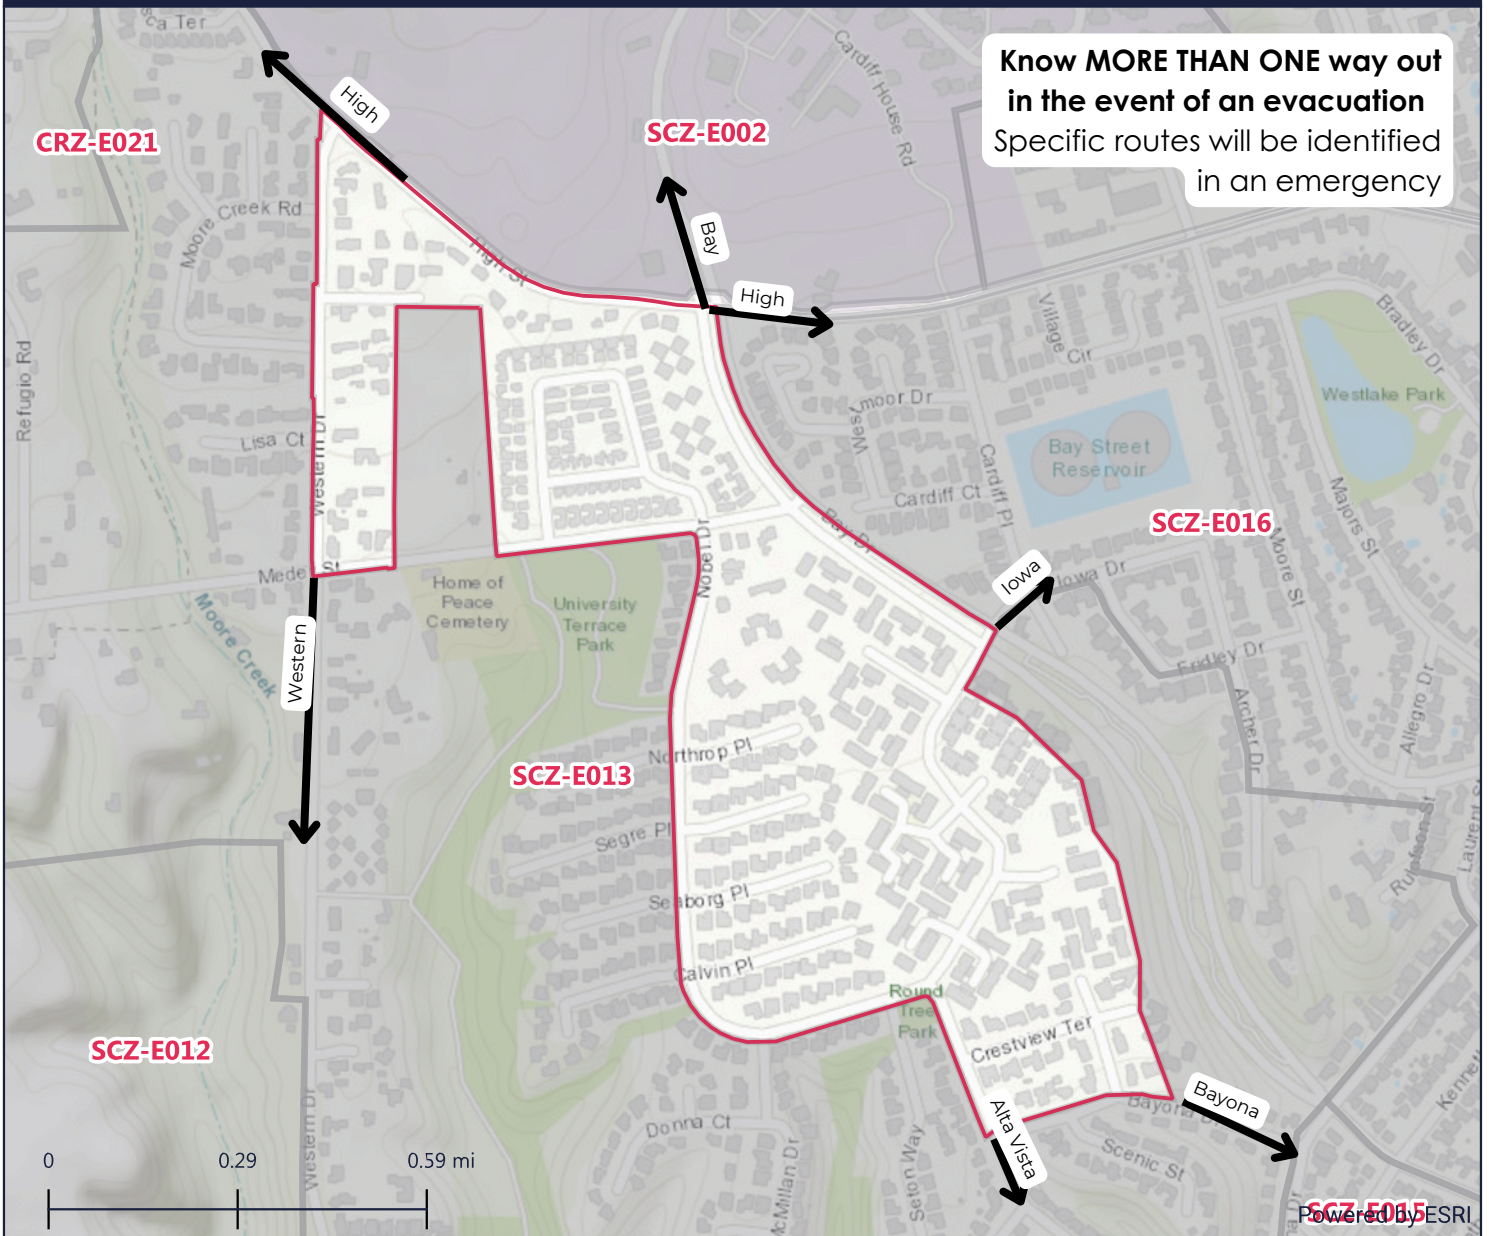

CITY OF SANTA CRUZ

- North of: Nobel Drive
- South of: High Street
- East of: Moore Creek Road, Western Drive
- West of: Torrey Pine Terrace

US-CA-XCZ-SCZ-E014

USE THIS MAP TO PLAN AHEAD: not intended for use during an evacuation

EVACUATION ZONE MAP

SCZ- E014

Register to receive alerts through CruzAware

www.cruzaware.genasys.com/portal/en

Know these terms

- Evacuation Order- Go Now
- Evacuation Warning- Prepare to evacuate

Be Ready to GO