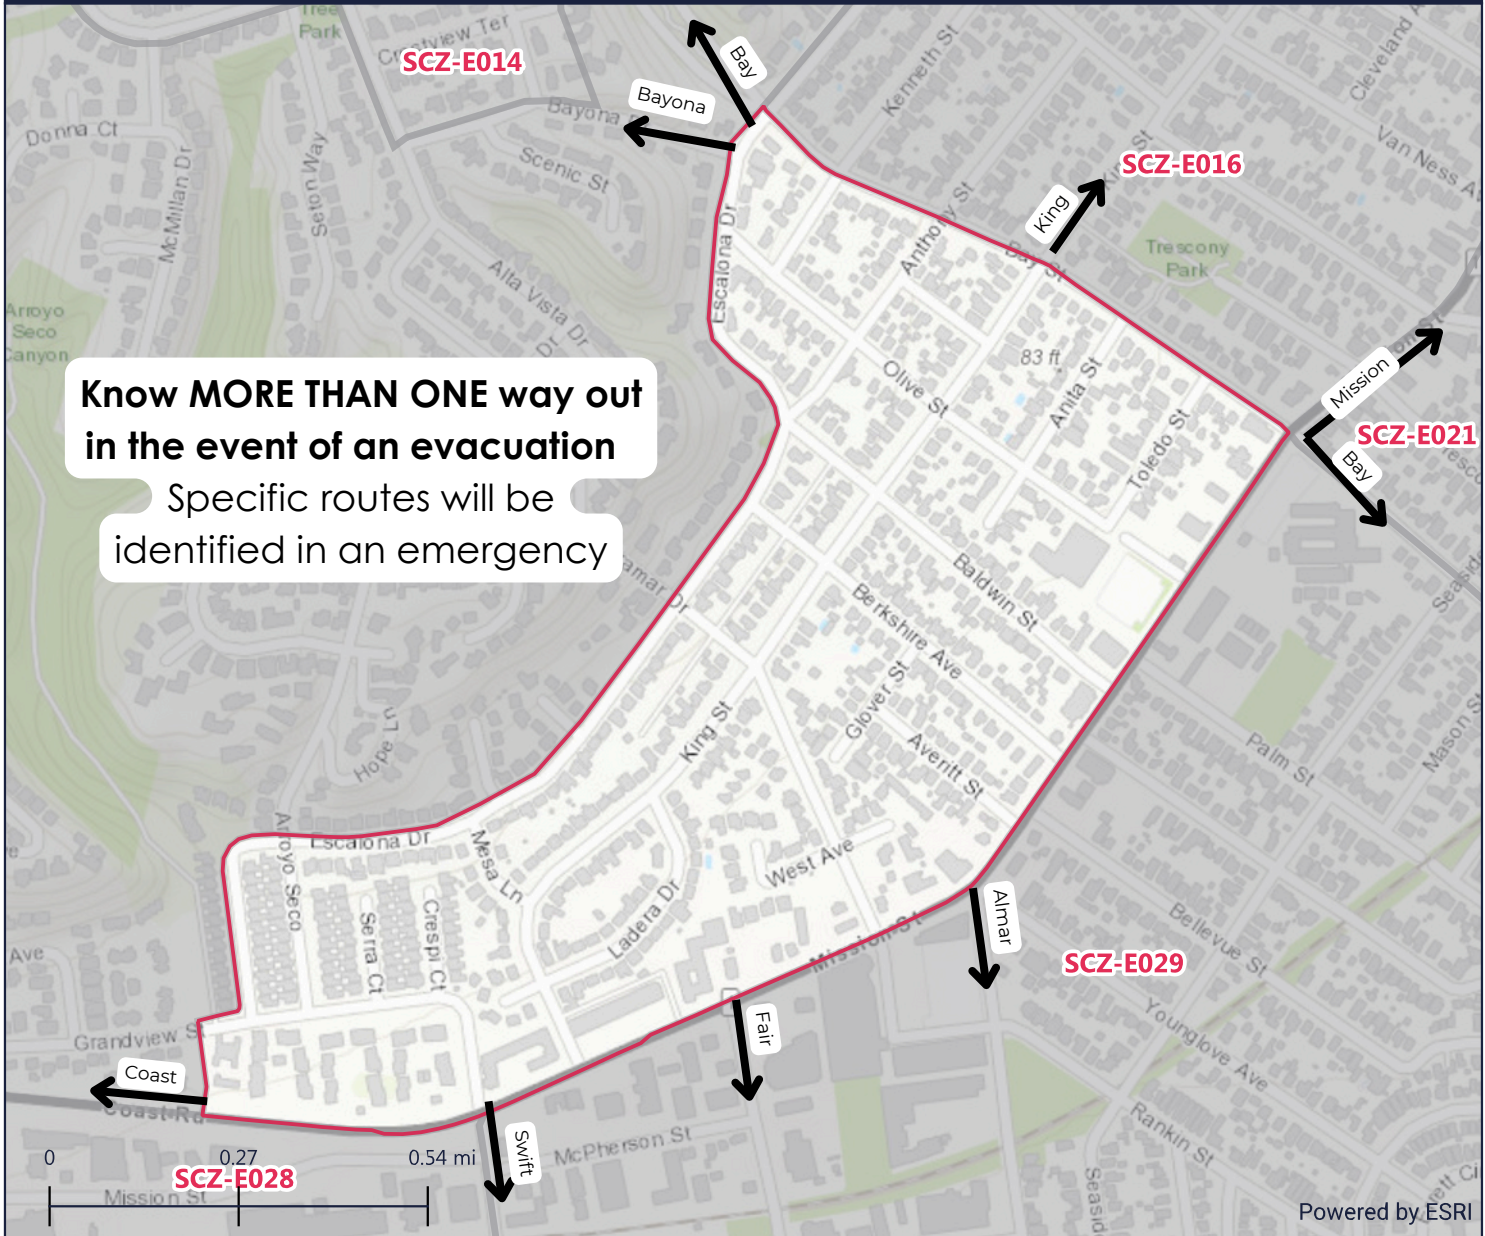

CITY OF SANTA CRUZ
 • North of: Mission Street
 • South of: Escalona Drive, Bay Street
 • East of: Escalona Drive
 • West of: Mission Street

US-CA-XCZ-SCZ-E015

USE THIS MAP TO PLAN AHEAD: not intended for use during an evacuation

EVACUATION ZONE MAP

SCZ- E015

Register to receive alerts through CruzAware

www.cruzaware.genasys.com/portal/en

Know these terms

- Evacuation Order- Go Now
- Evacuation Warning- Prepare to evacuate

Be Ready to GO