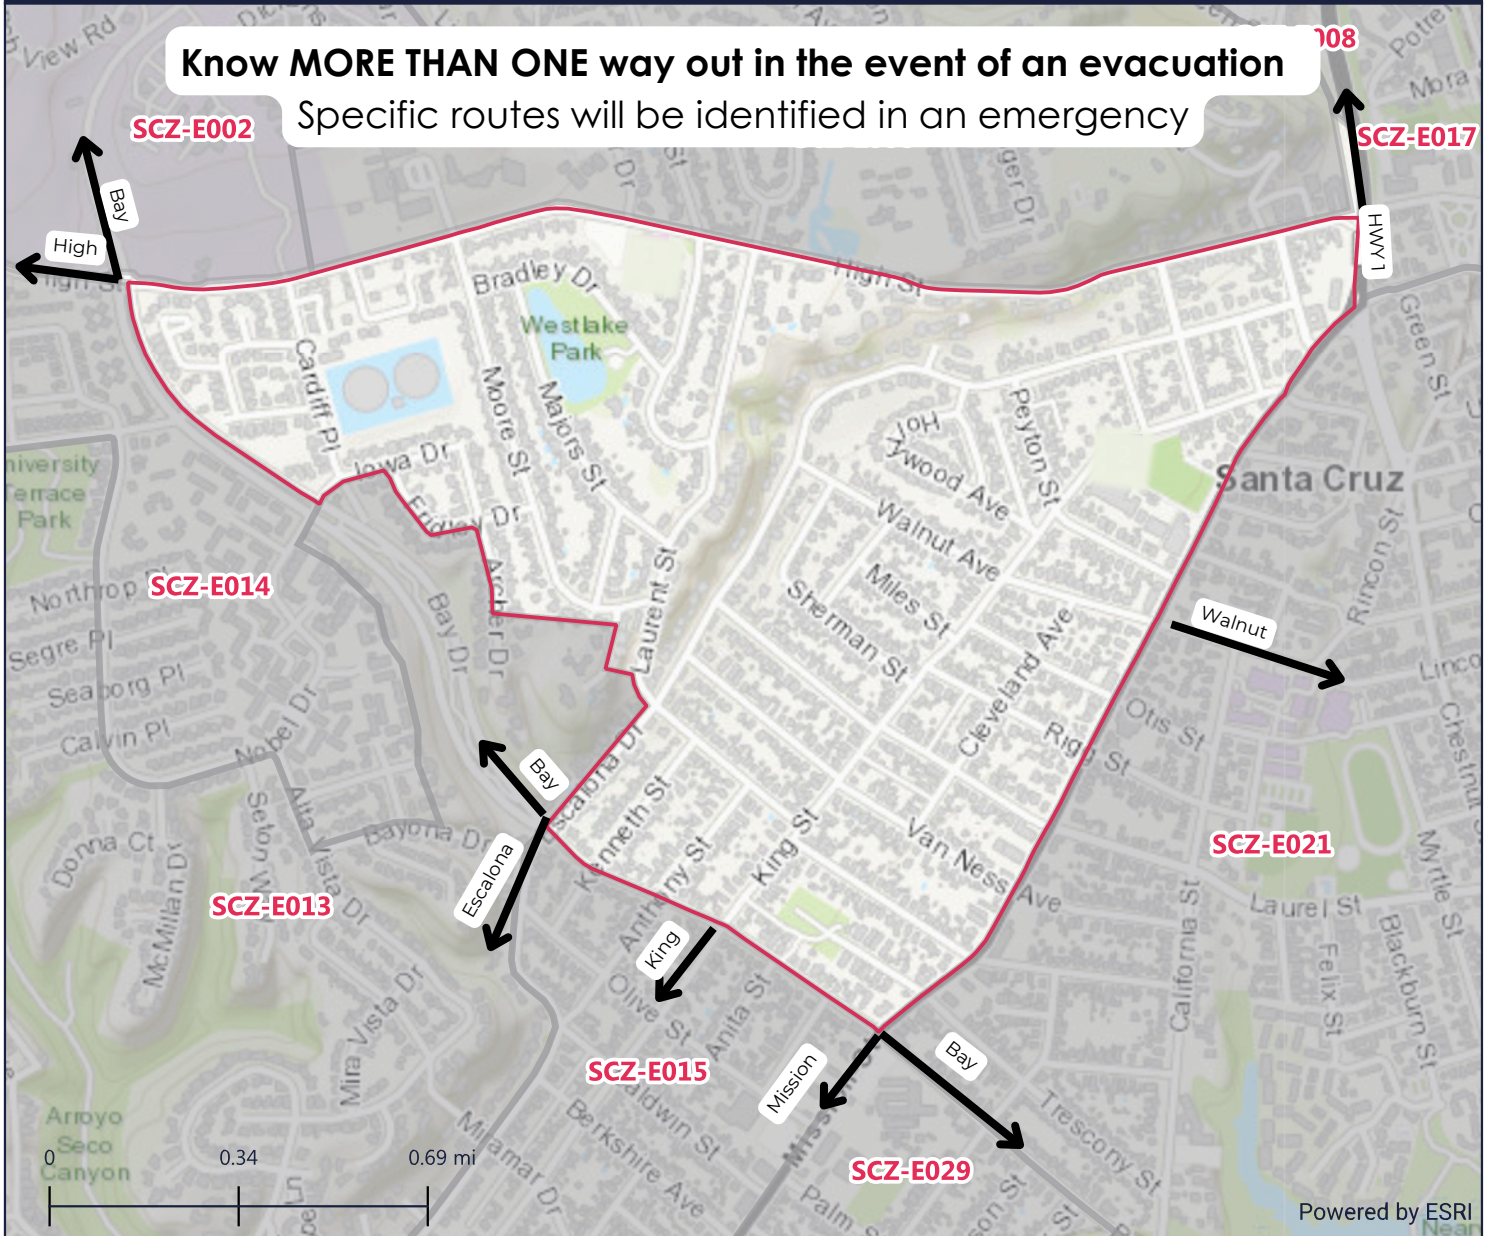

CITY OF SANTA CRUZ

- North of: Bay Street
- South of: High Street
- East of: Bay Drive, Rulofson Street
- West of: Mission Street

US-CA-XCZ-SCZ-E016

USE THIS MAP TO PLAN AHEAD: not intended for use during an evacuation

EVACUATION ZONE MAP

Know MORE THAN ONE way out in the event of an evacuation

Specific routes will be identified in an emergency

SCZ- E016

Register to receive alerts through CruzAware

www.cruzaware.genasys.com/portal/en

Know these terms

- Evacuation Order- Go Now
- Evacuation Warning- Prepare to evacuate

Be Ready to GO

- Have a plan
- Make a kit
- Stay informed

English

Espanol

MAP FEEDBACK