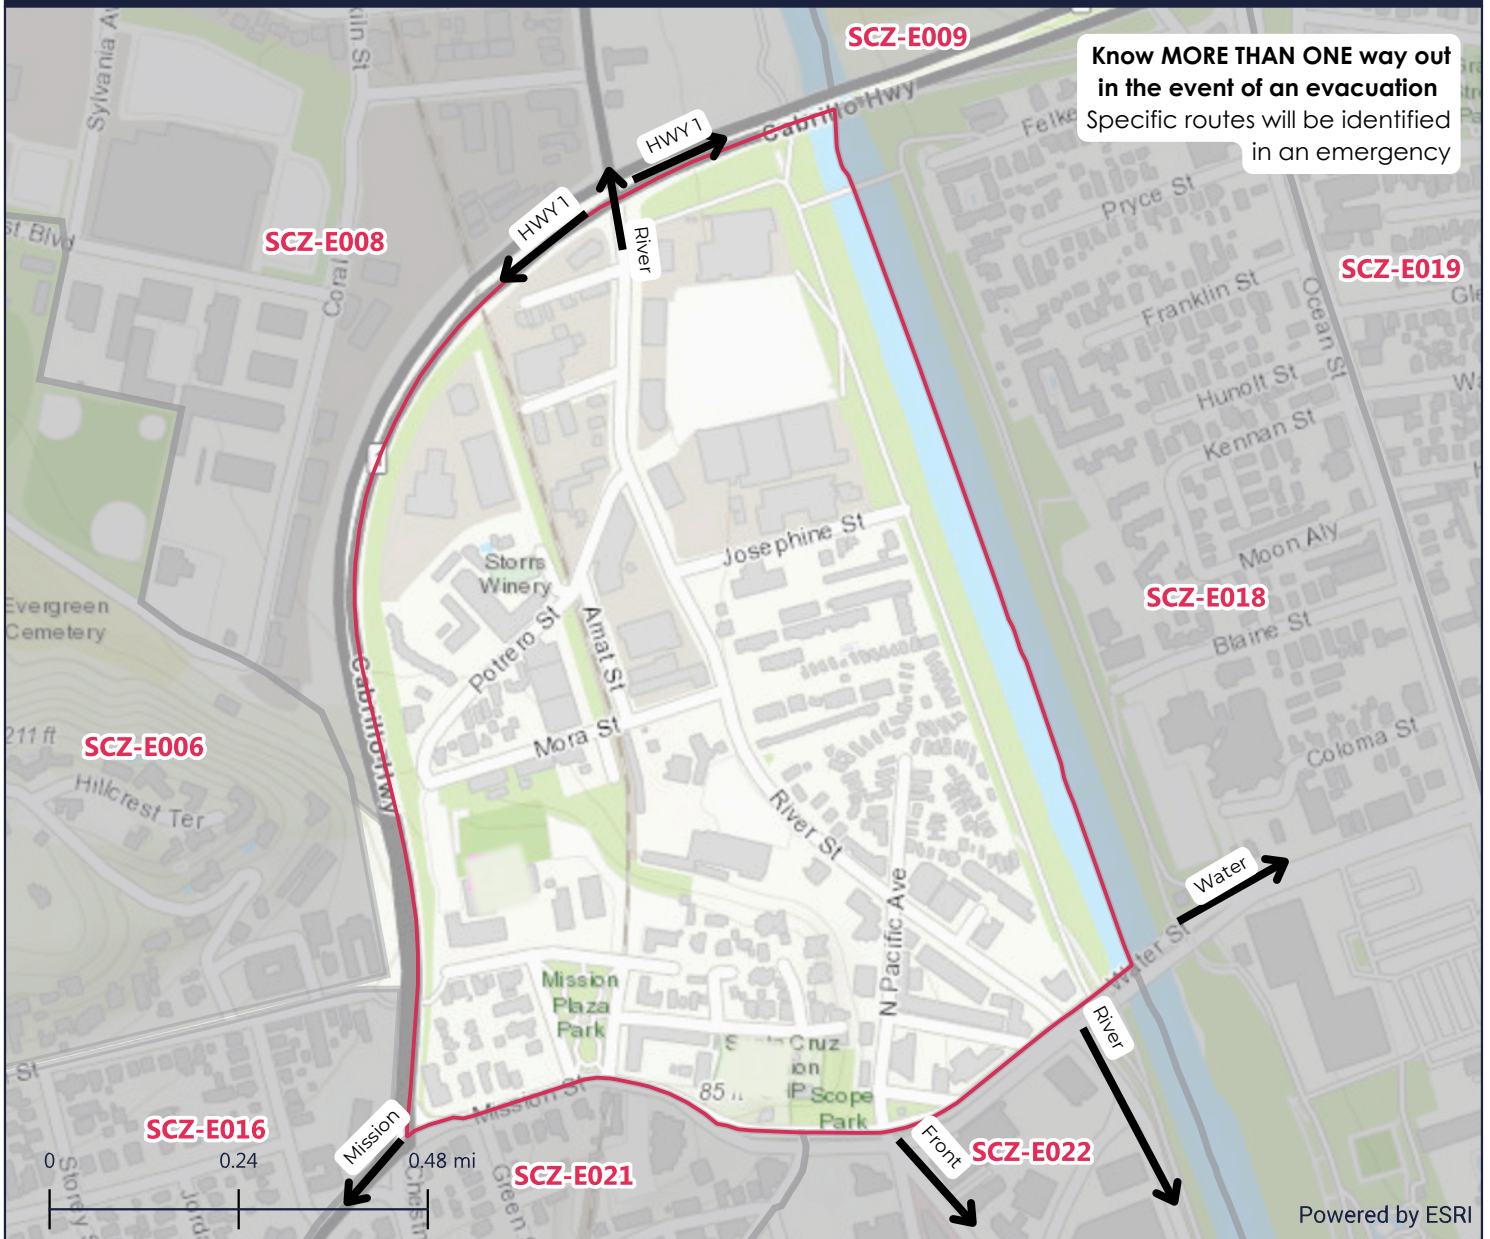

CITY OF SANTA CRUZ

- North of: Water Street, Mission Street
- South of: Cabrillo Highway
- East of: Cabrillo Highway
- West of: Blaine Street

US-CA-XCZ-SCZ-E017

USE THIS MAP TO PLAN AHEAD: not intended for use during an evacuation

EVACUATION ZONE MAP

SCZ- E017

Register to receive alerts through CruzAware

www.cruzaware.genasys.com/portal/en

Know these terms

- Evacuation Order- Go Now
- Evacuation Warning- Prepare to evacuate

Be Ready to GO