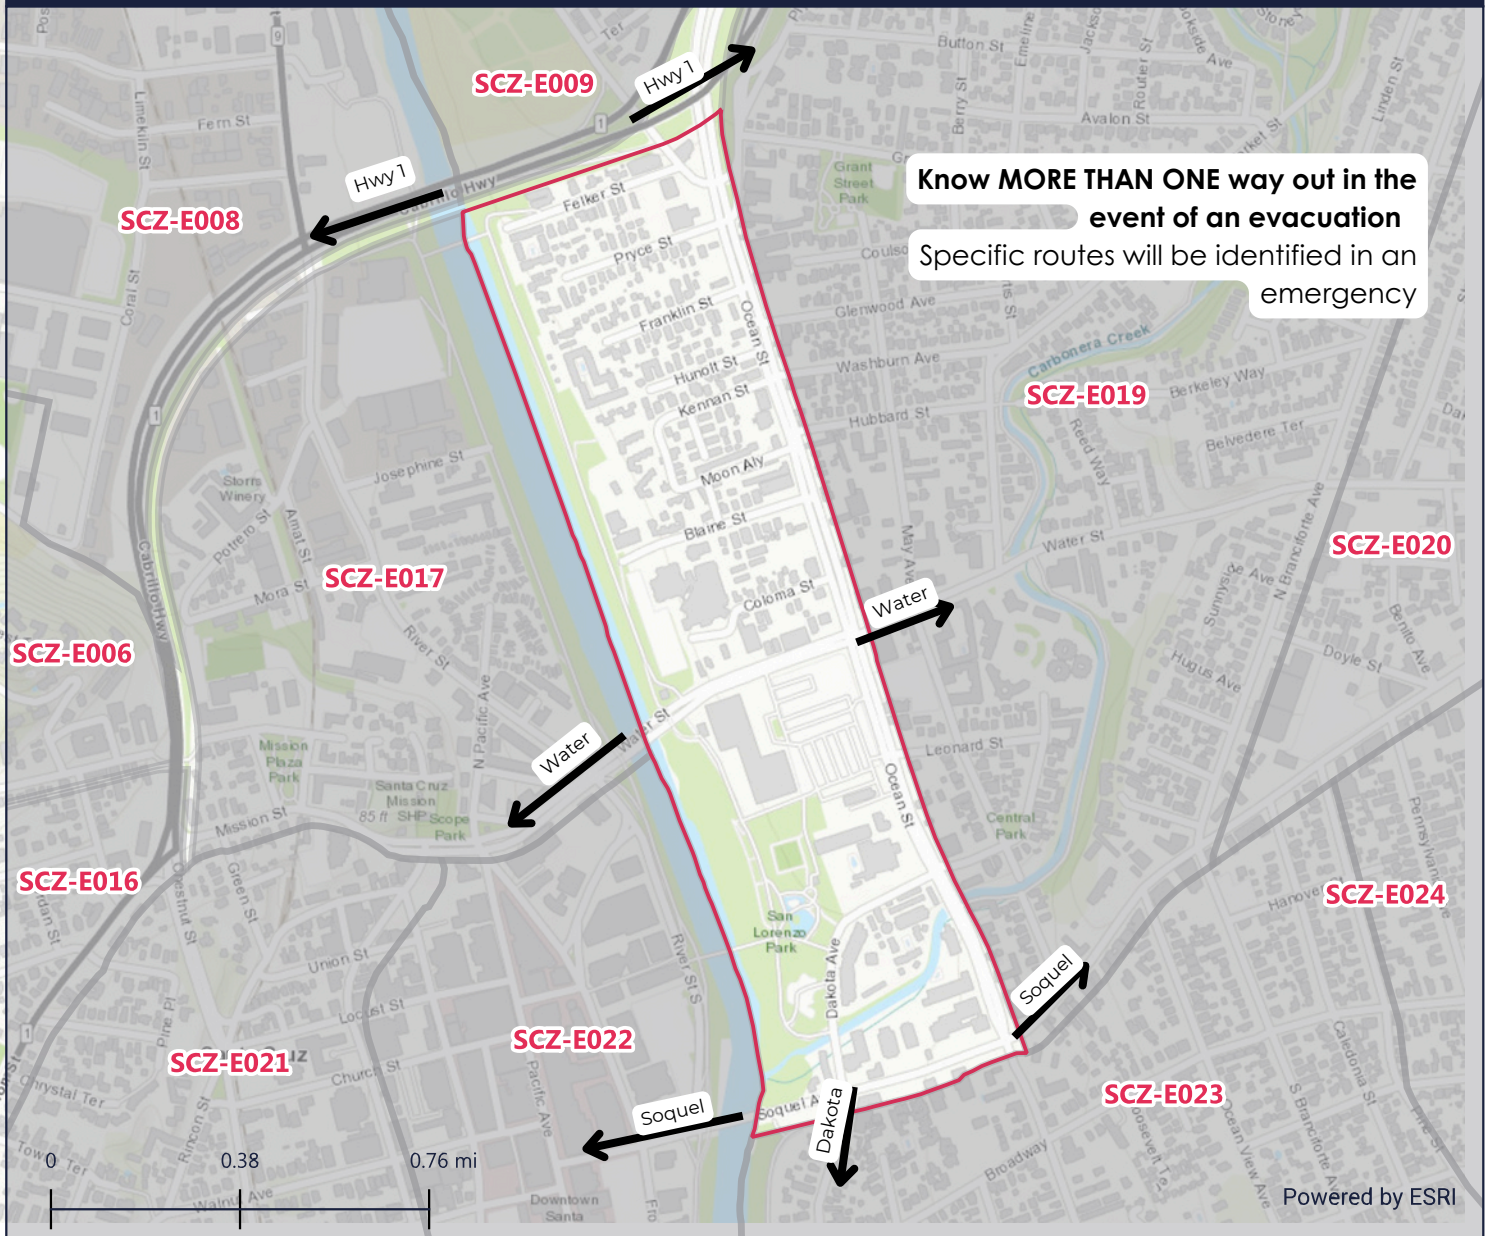

CITY OF SANTA CRUZ CITY OF SANTA CRUZ

- North of: Riverside Lighting & Electric
- South of: Cabrillo Highway
- East of: Lindbergh Street
- West of: Ocean Street

US-CA-XCZ-SCZ-E018

USE THIS MAP TO PLAN AHEAD: not intended for use during an evacuation

EVACUATION ZONE MAP

SCZ- E018

Register to receive alerts through CruzAware

www.cruzaware.genasys.com/portal/en

Know these terms

- Evacuation Order- Go Now
- Evacuation Warning- Prepare to evacuate

Be Ready to GO