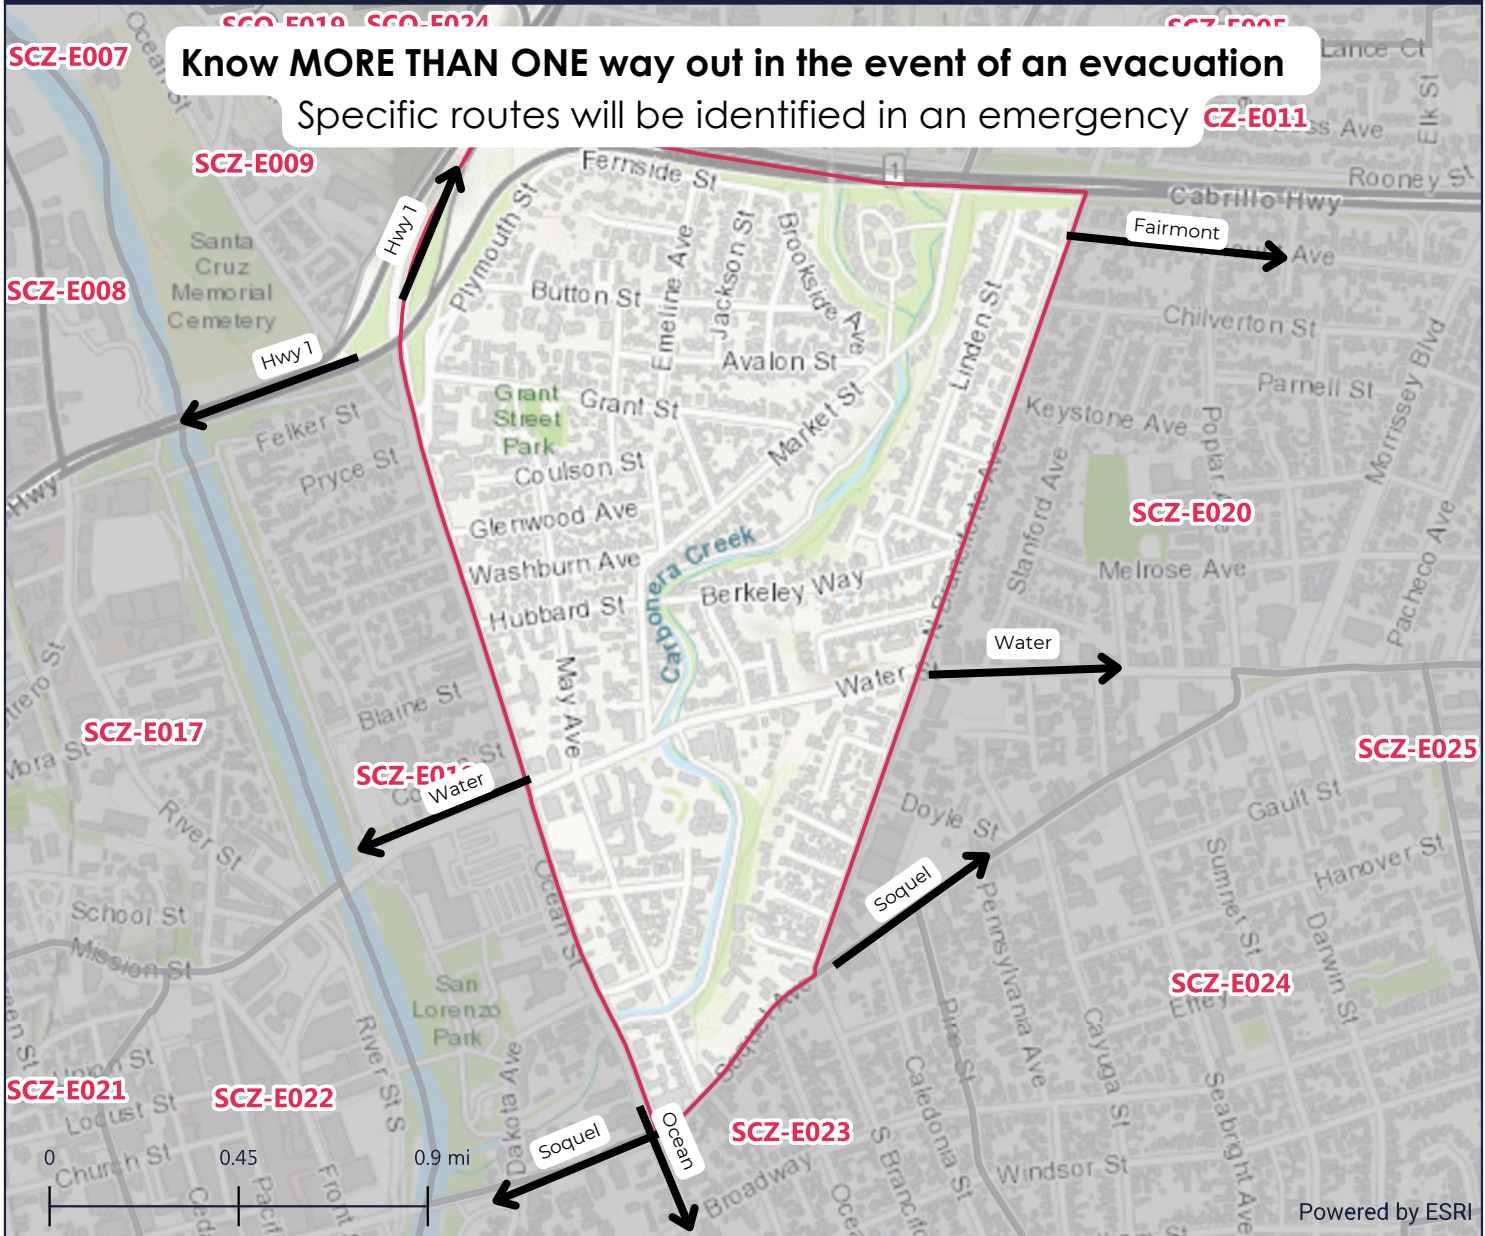

CITY OF SANTA CRUZ

- North of: Ocean Street, Soquel Avenue
- South of: Santa Cruz Highway, Cabrillo Highway
- East of: Santa Cruz Highway, Ocean Street
- West of: North Branciforte Avenue

US-CA-XCZ-SCZ-E019

USE THIS MAP TO PLAN AHEAD: not intended for use during an evacuation

EVACUATION ZONE MAP

SCZ- E019

Register to receive alerts through CruzAware

www.cruzaware.genasys.com/portal/en

Know these terms

- Evacuation Order- Go Now
- Evacuation Warning- Prepare to evacuate