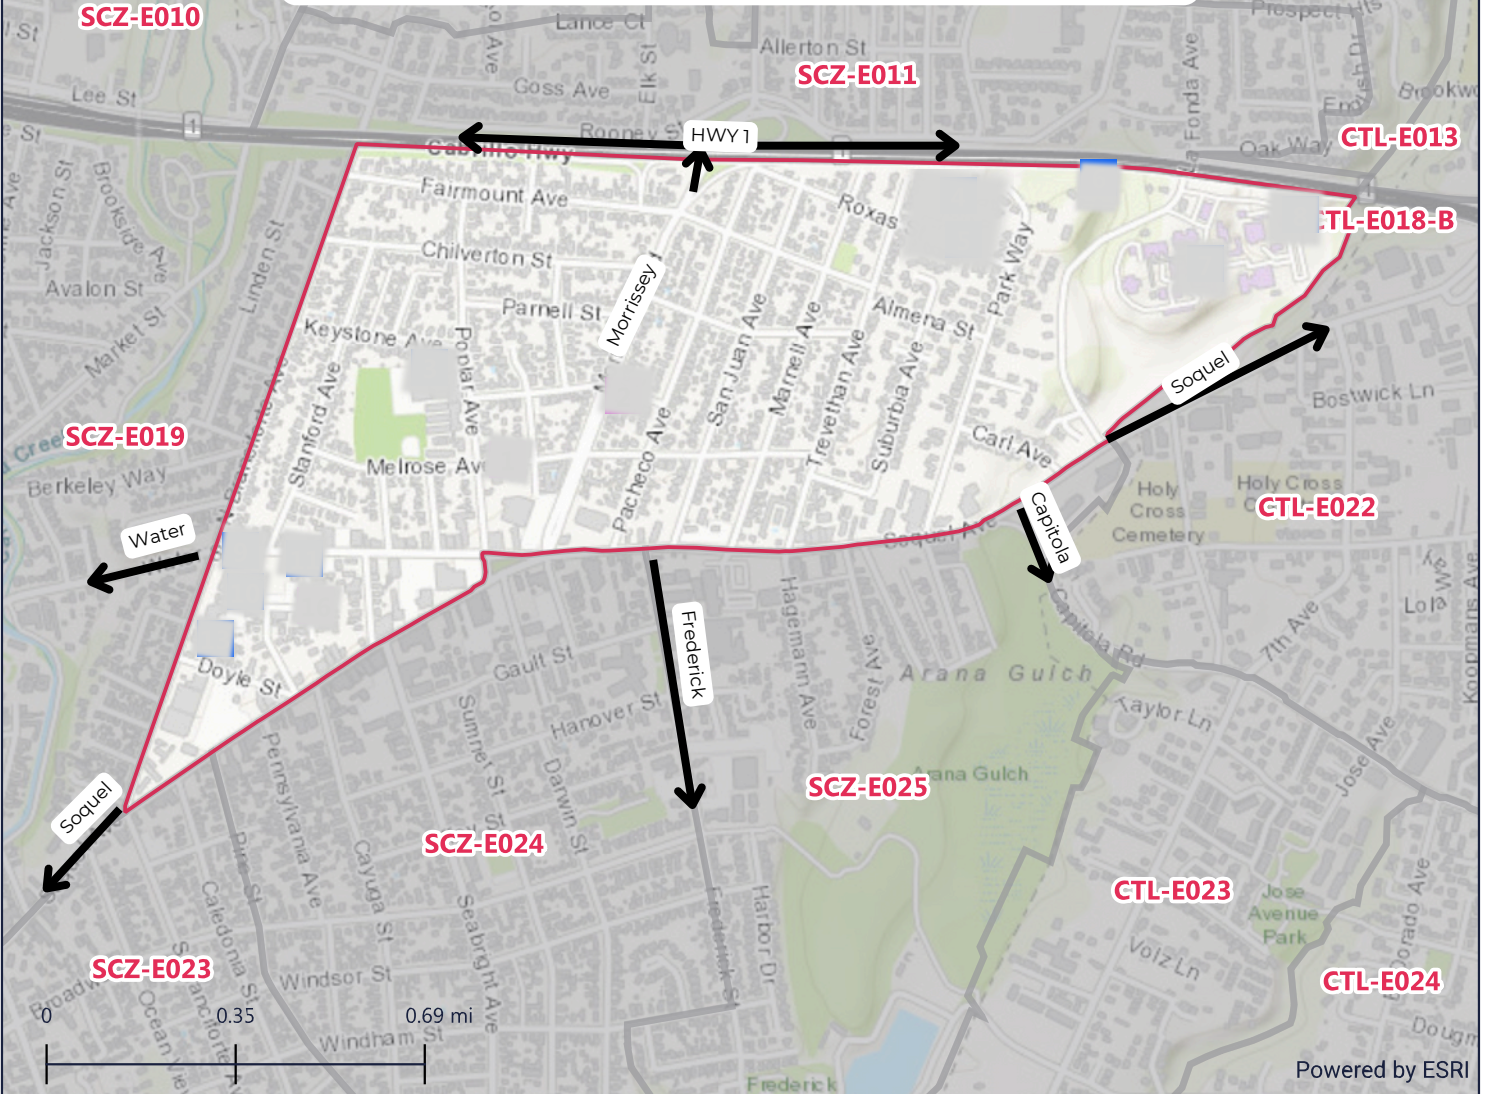

# CITY OF SANTA CRUZ

- North of: Soquel Avenue
- South of: Cabrillo Highway
- East of: Soquel Avenue, North Branciforte Avenue
- West of: Cabrillo Highway, Soquel Avenue

US-CA-XCZ-SCZ-E020

USE THIS MAP TO PLAN AHEAD: not intended for use during an evacuation

## EVACUATION ZONE MAP

SCO-E025

**Know MORE THAN ONE way out in the event of an evacuation**

Specific routes will be identified in an emergency

## SCZ- E020