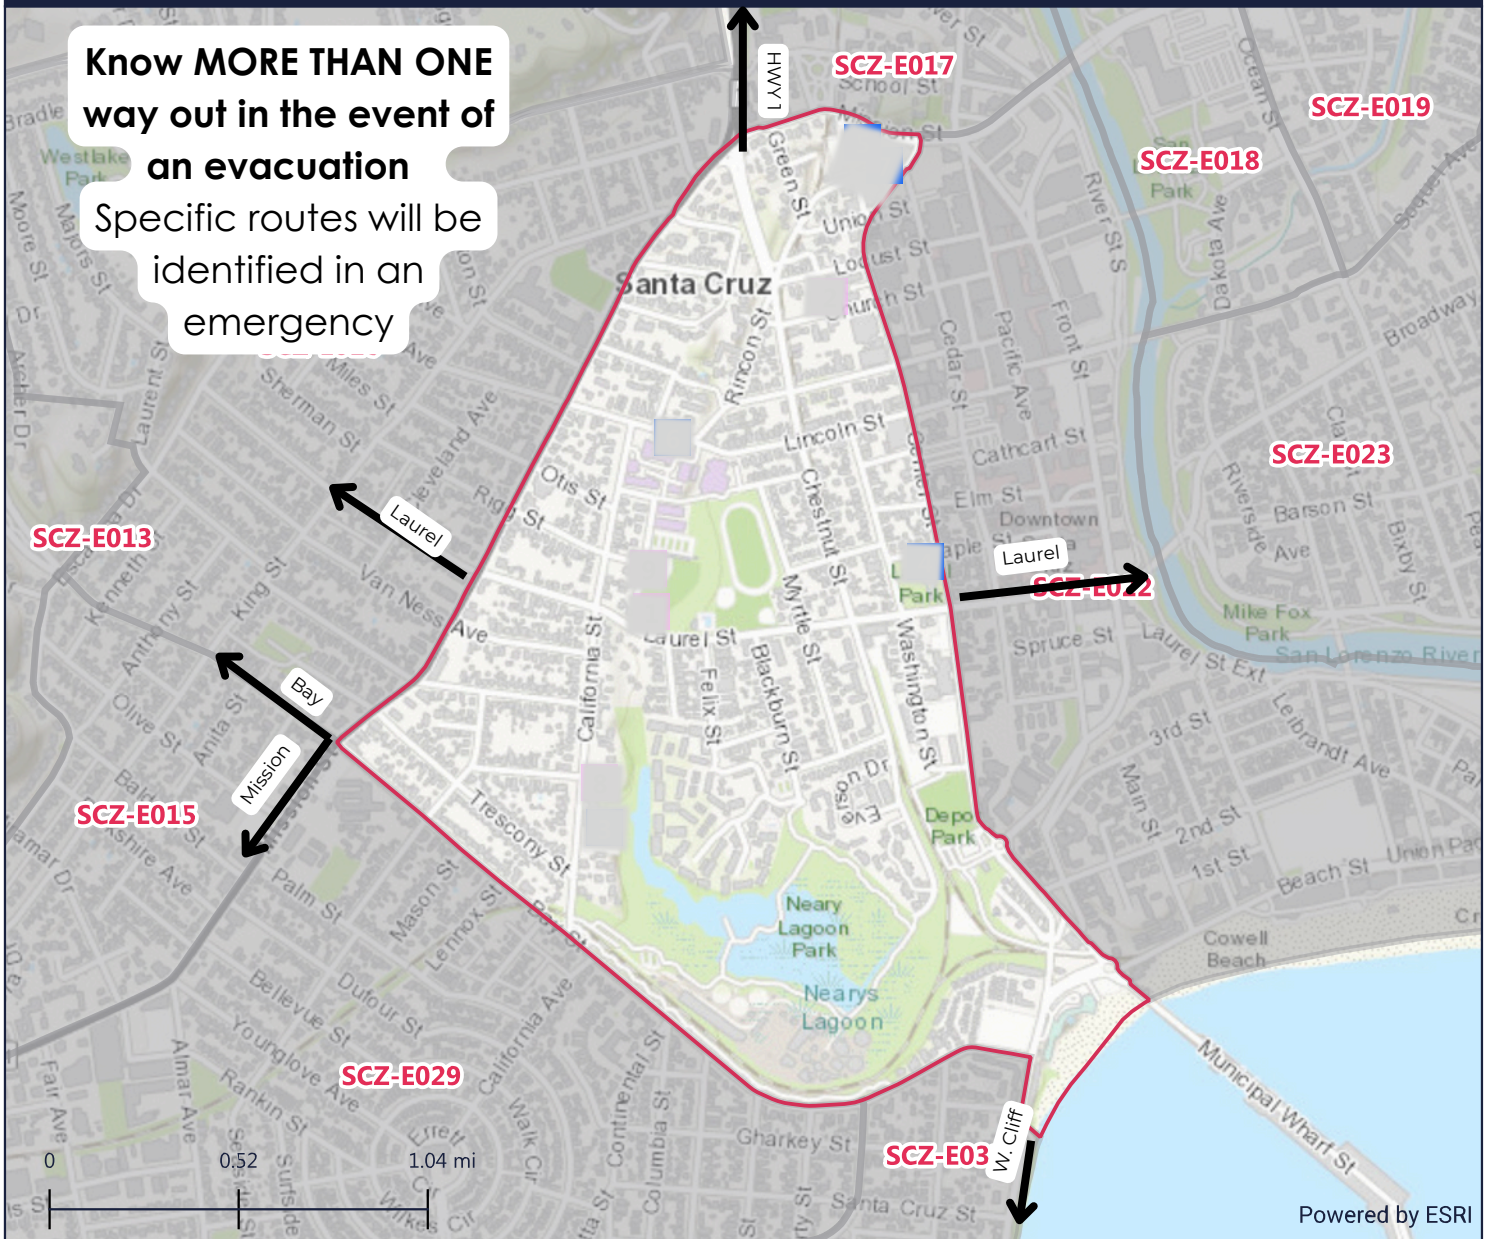

CITY OF SANTA CRUZ

- North of: Bay Street, Cowell Beach, West Cliff Drive
- South of: Walnut Avenue, Mission Street
- East of: Bay Street, Walnut Avenue
- West of: 2nd Street, Center Street

US-CA-XCZ-SCZ-E021

USE THIS MAP TO PLAN AHEAD: not intended for use during an evacuation

EVACUATION ZONE MAP

Know MORE THAN ONE way out in the event of an evacuation

Specific routes will be identified in an emergency

SCZ- E021

English

Espanol

MAP FEEDBACK