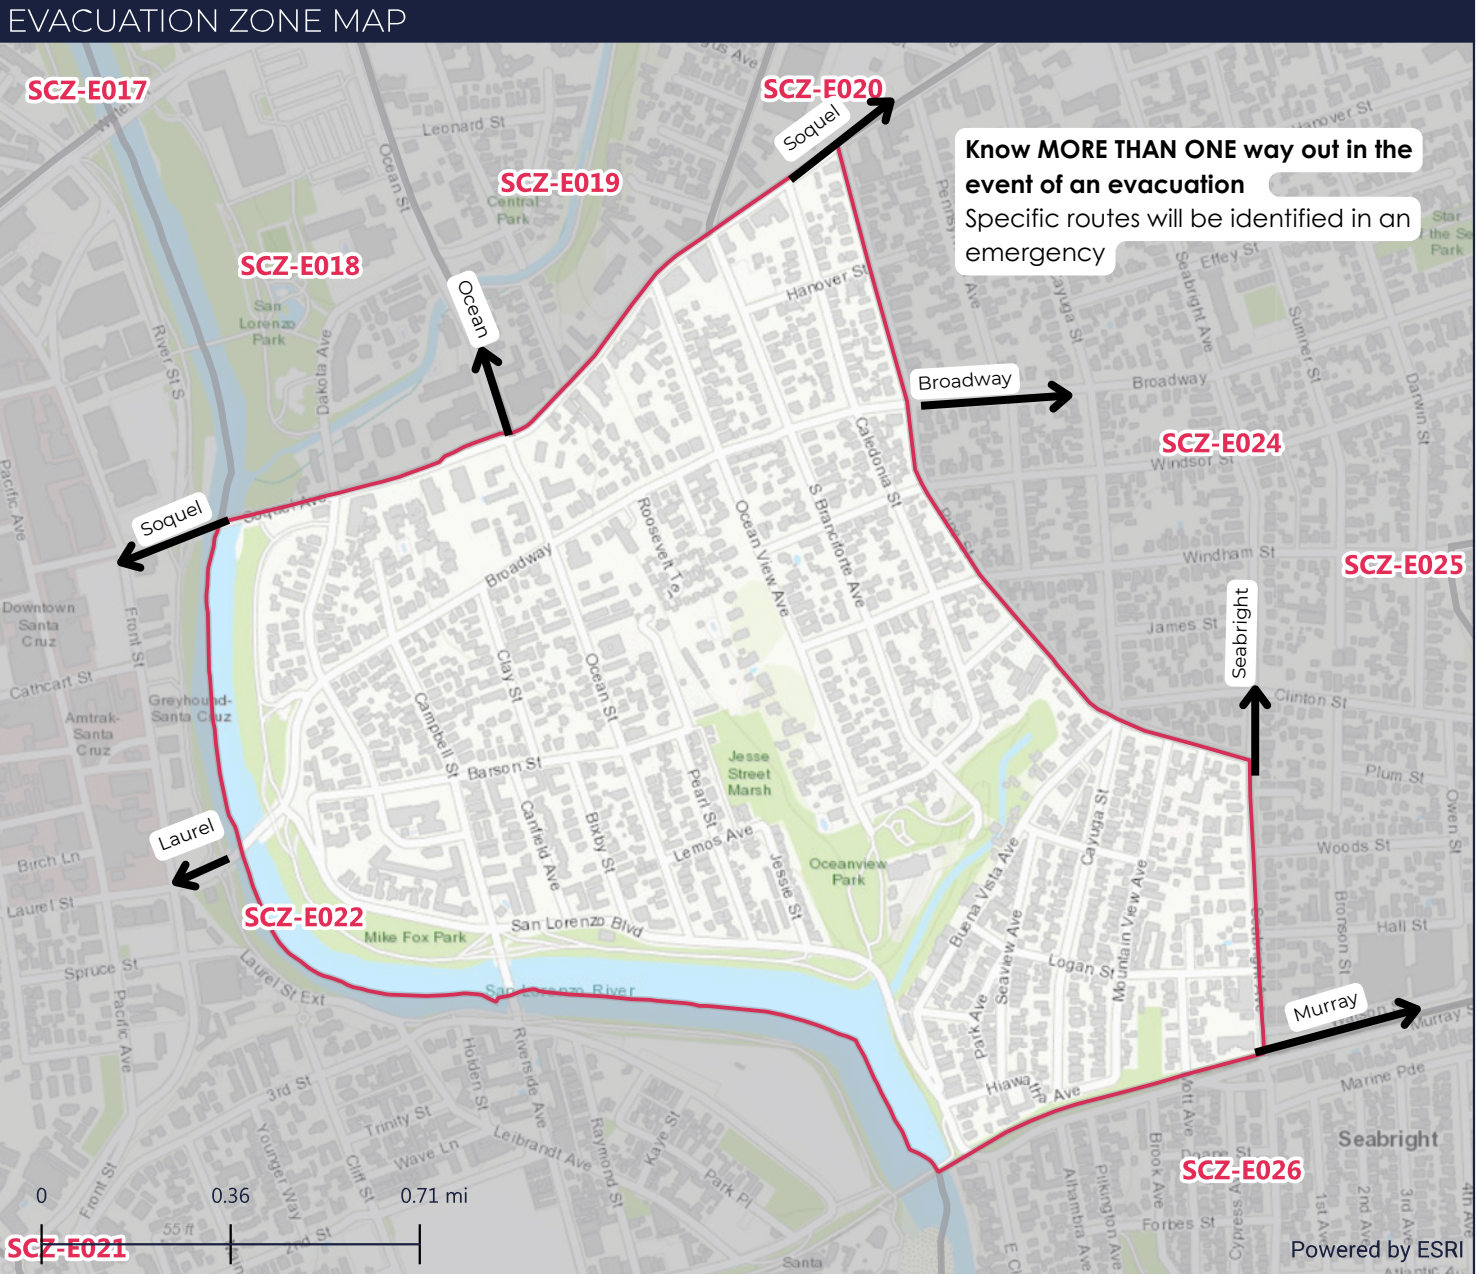

# CITY OF SANTA CRUZ

- North of: Murray Street, East Cliff Drive, 3rd Street
- South of: Pine Street, Soquel Avenue
- East of: Front Street
- West of: Seabright Avenue, Pine Street

US-CA-XCZ-SCZ-E023

USE THIS MAP TO PLAN AHEAD: not intended for use during an evacuation

## SCZ- E023

### Know these terms

- Evacuation Order- Go Now
- Evacuation Warning- Prepare to evacuate