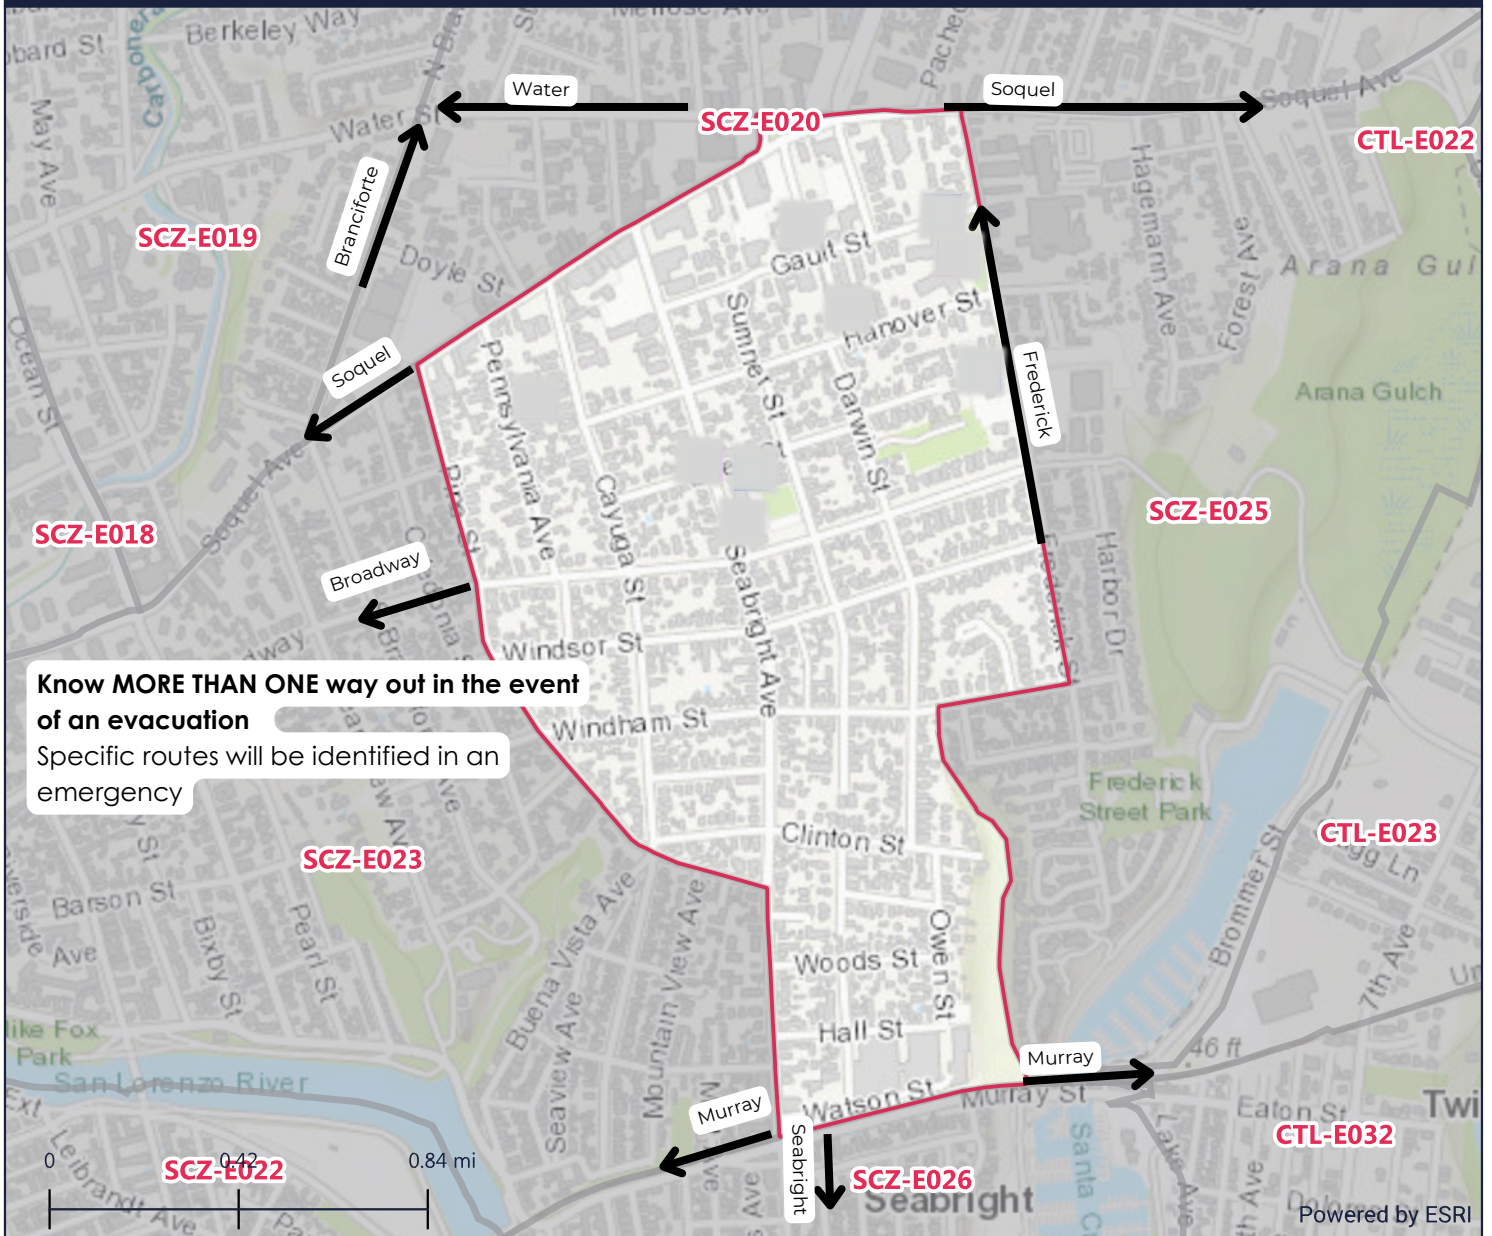

CITY OF SANTA CRUZ

- North of: Pine Street, Marine Parade, Seabright Avenue
- South of: Soquel Avenue, Financial Advisors U.S. Bancorp Investments
- East of: Pine Street
- West of: Frederick Street

US-CA-XCZ-SCZ-E024

USE THIS MAP TO PLAN AHEAD: not intended for use during an evacuation

EVACUATION ZONE MAP

SCZ- E024

Register to receive alerts through CruzAware

www.cruzaware.genasys.com/portal/en

Know these terms

Evacuation Order- Go Now

Evacuation Warning- Prepare to evacuate

Be Ready to GO

Have a plan

Make a kit

Stay informed

English

Espanol

MAP FEEDBACK