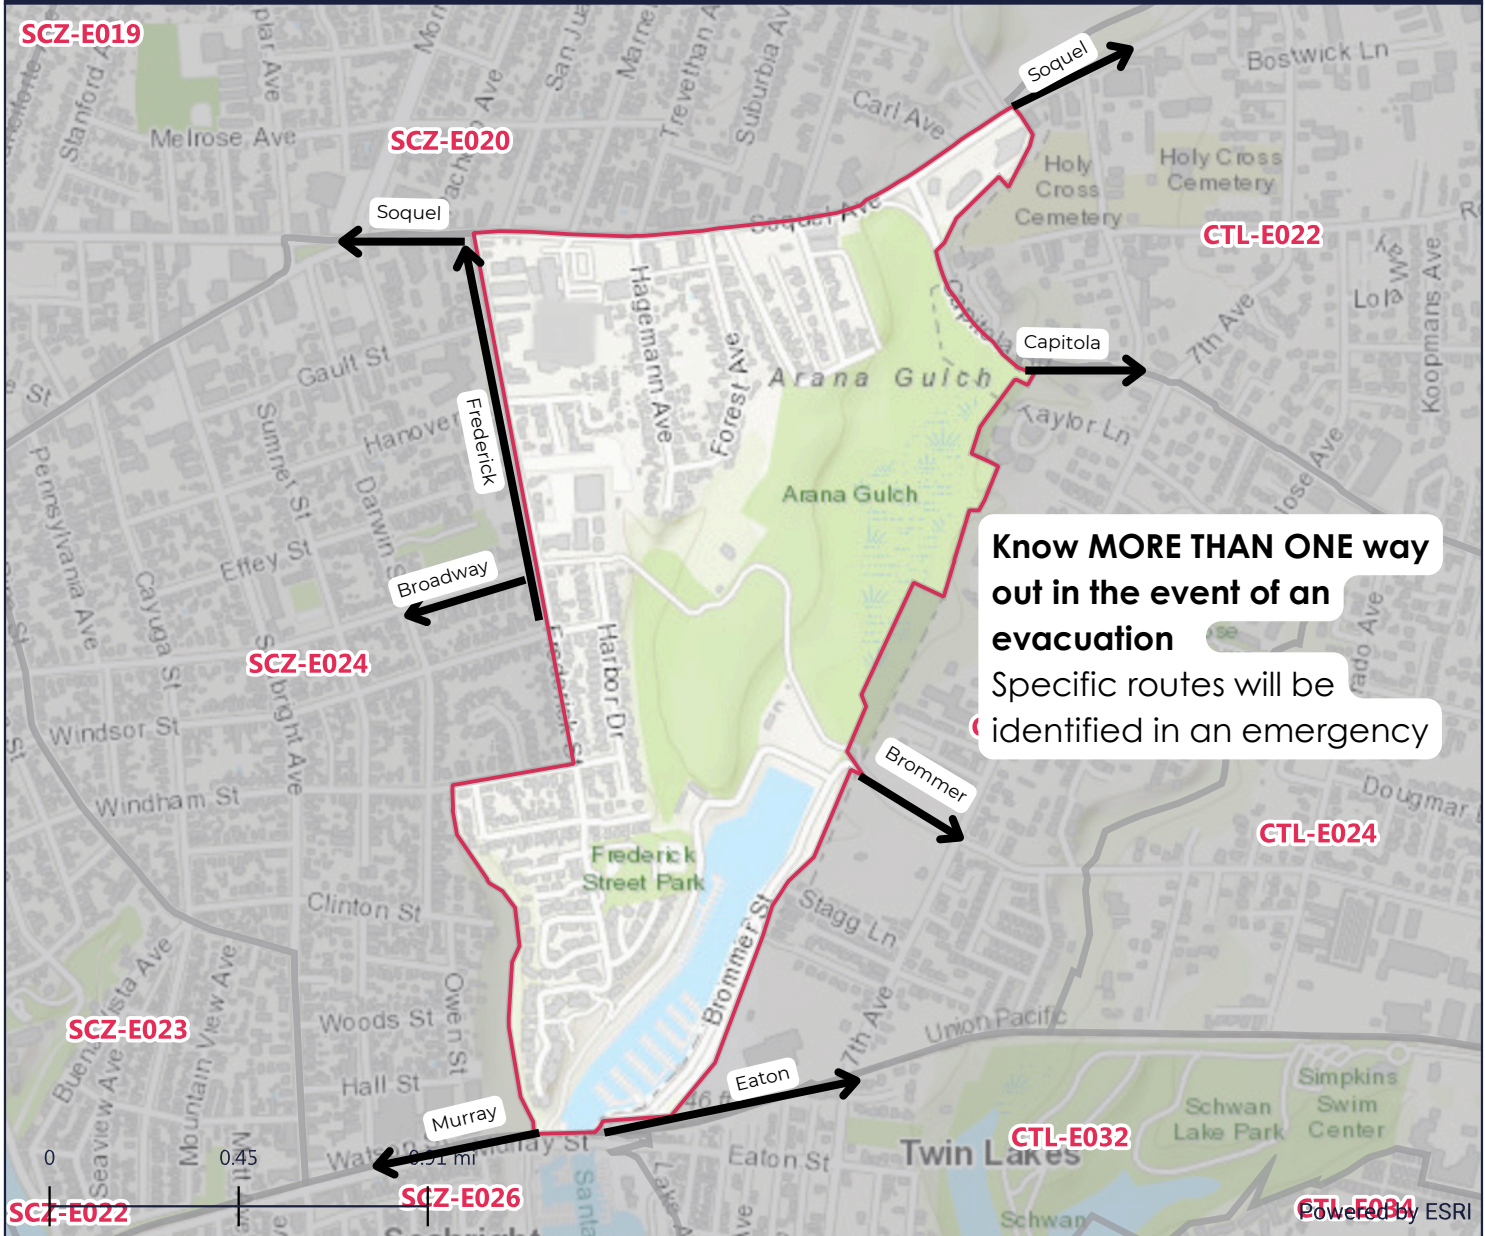

CITY OF SANTA CRUZ

- North of: Brommer Street, Eaton Street
- South of: Capitola Road, Soquel Avenue
- East of: Frederick Street
- West of: Brommer Street, Capitola Road

US-CA-XCZ-SCZ-E025

USE THIS MAP TO PLAN AHEAD: not intended for use during an evacuation

EVACUATION ZONE MAP

SCZ- E025

Register to receive alerts through CruzAware

www.cruzaware.genasys.com/portal/en

Know these terms

- Evacuation Order- Go Now
- Evacuation Warning- Prepare to evacuate

Be Ready to GO