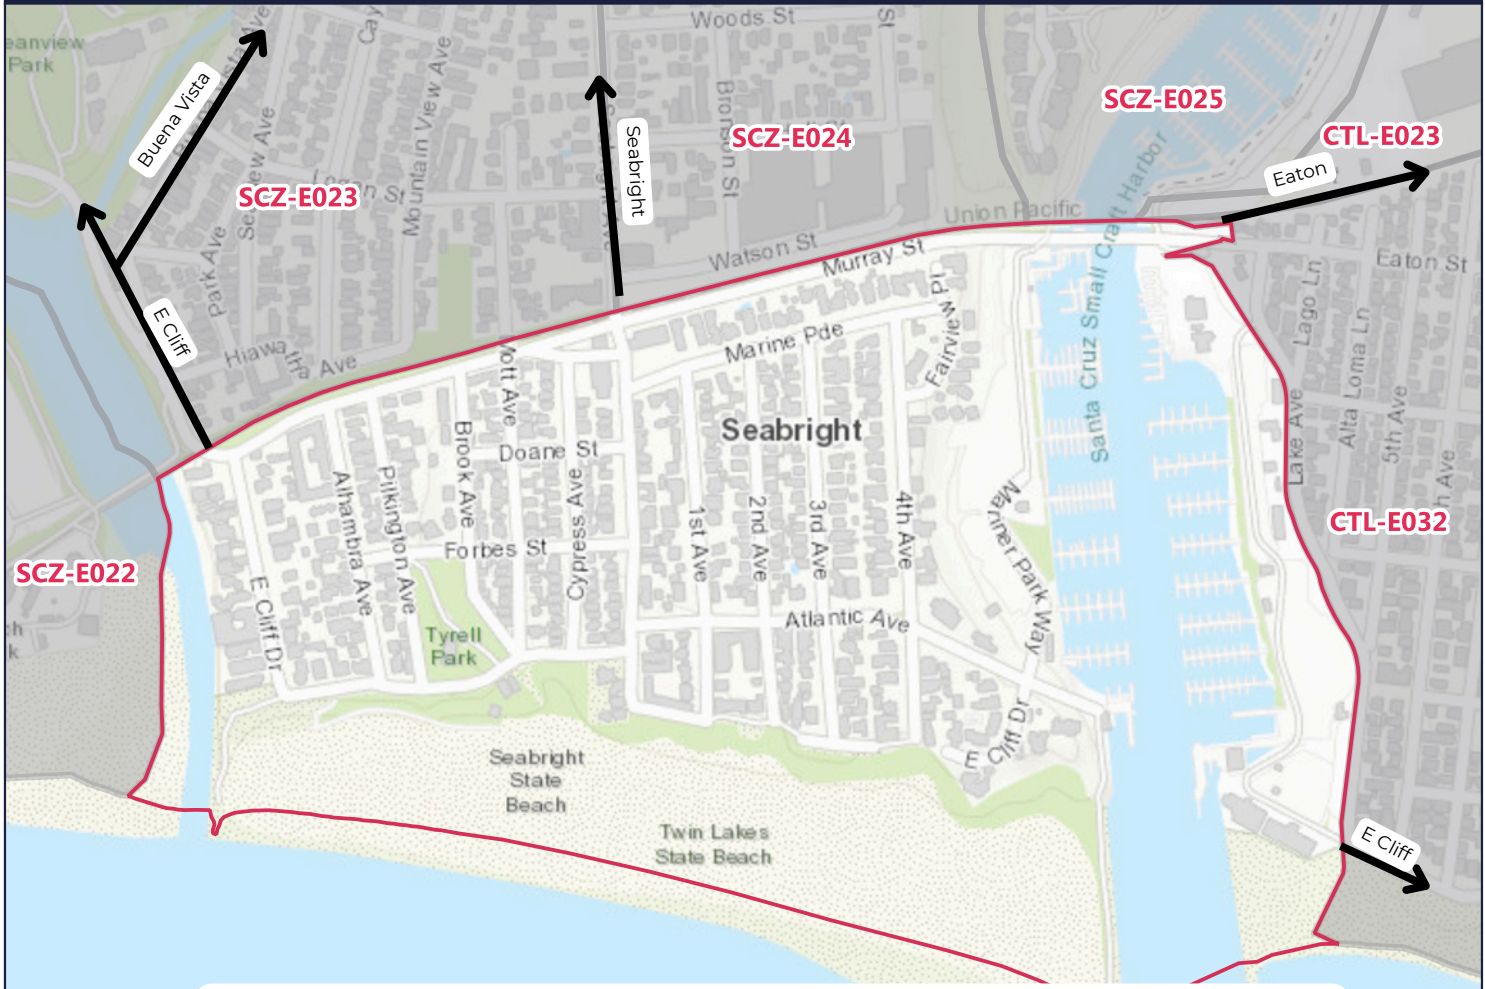

CITY OF SANTA CRUZ

- North of: Seabright Avenue
- South of: Eaton Street, Mott Avenue
- East of: East Cliff Drive
- West of: Lake Avenue, The Kind Grind, 5th Avenue

US-CA-XCZ-SCZ-E026

USE THIS MAP TO PLAN AHEAD: not intended for use during an evacuation

EVACUATION ZONE MAP

Know MORE THAN ONE way out in the event of an evacuation
 Specific routes will be identified in an emergency

Powered by ESRI

SCZ- E026

Register to receive alerts through CruzAware

www.cruzaware.genasys.com/portal/en