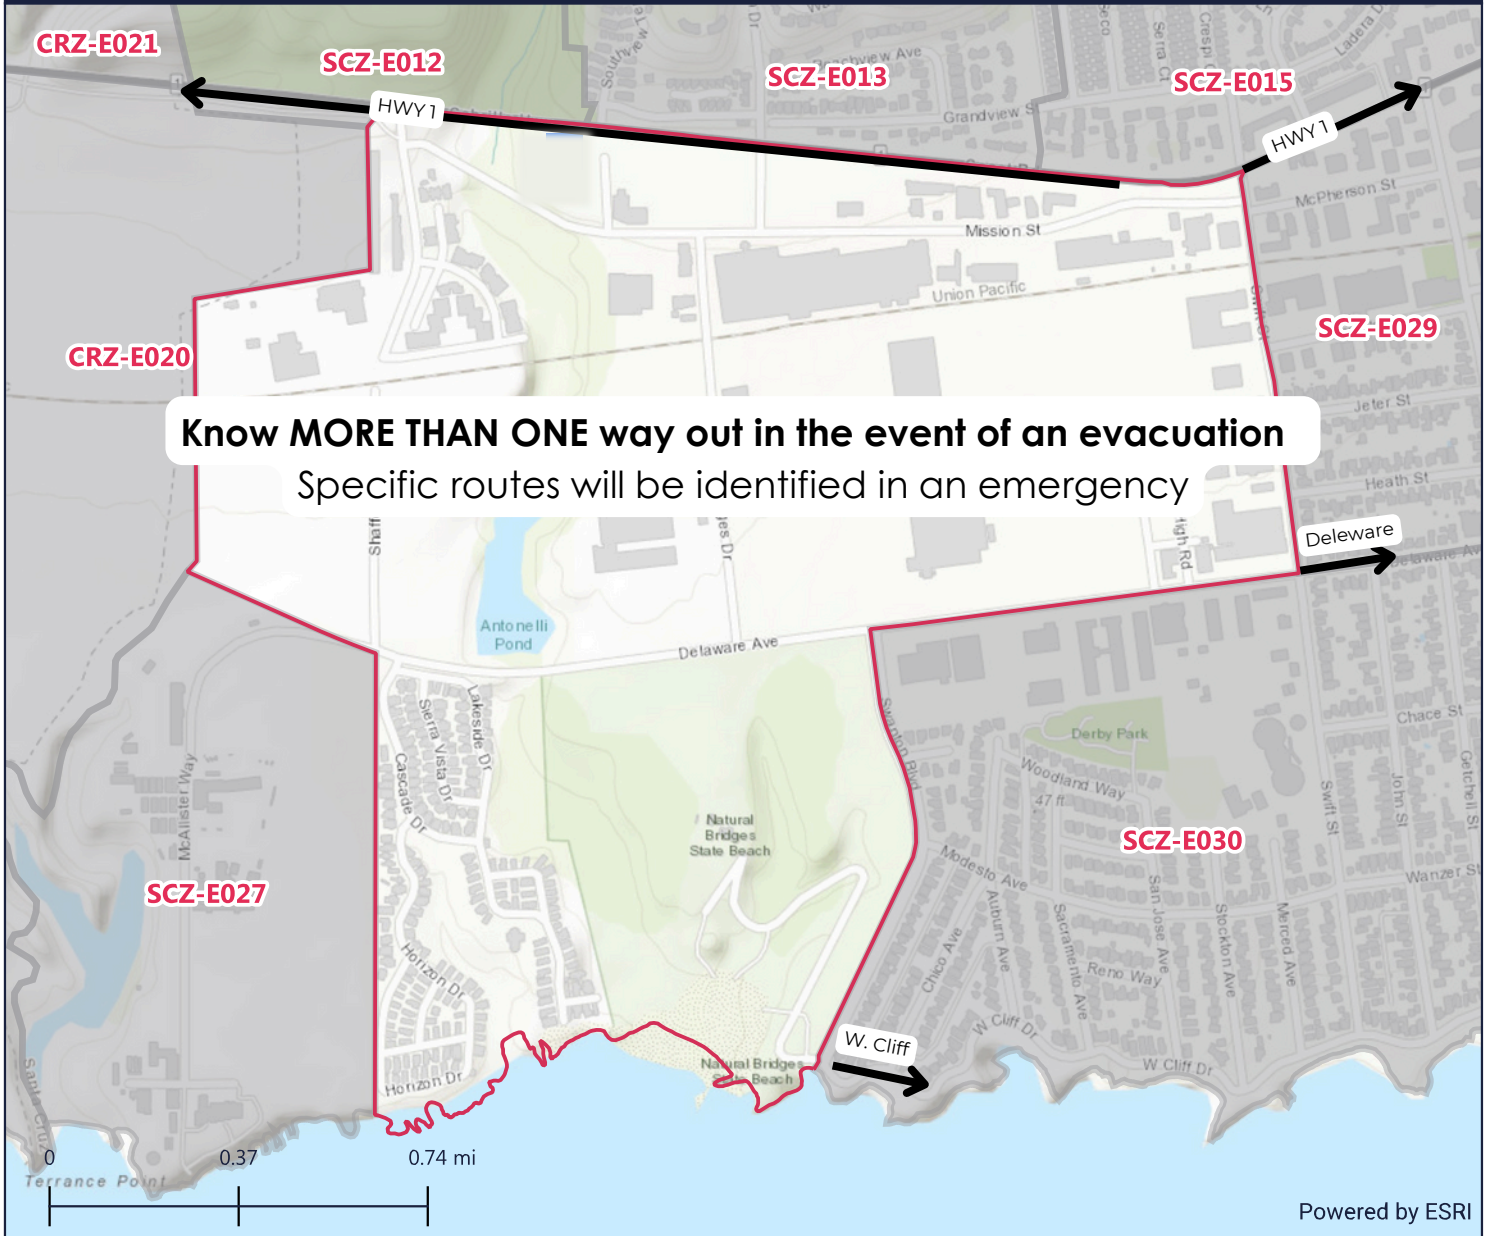

CITY OF SANTA CRUZ

- North of: Horizon, Cascade, Swanton Boulevard
- South of: Cabrillo Highway
- East of: Mcallister Way, Shaffer Road
- West of: Swift Street, Delaware Avenue

US-CA-XCZ-SCZ-E028

USE THIS MAP TO PLAN AHEAD: not intended for use during an evacuation

EVACUATION ZONE MAP

Know MORE THAN ONE way out in the event of an evacuation
 Specific routes will be identified in an emergency

SCZ- E028

Register to receive alerts through CruzAware

www.cruzaware.genasys.com/portal/en

Know these terms

- Evacuation Order- Go Now
- Evacuation Warning- Prepare to evacuate

Be Ready to GO

- Have a plan
- Make a kit
- Stay informed

English

Espanol

MAP FEEDBACK