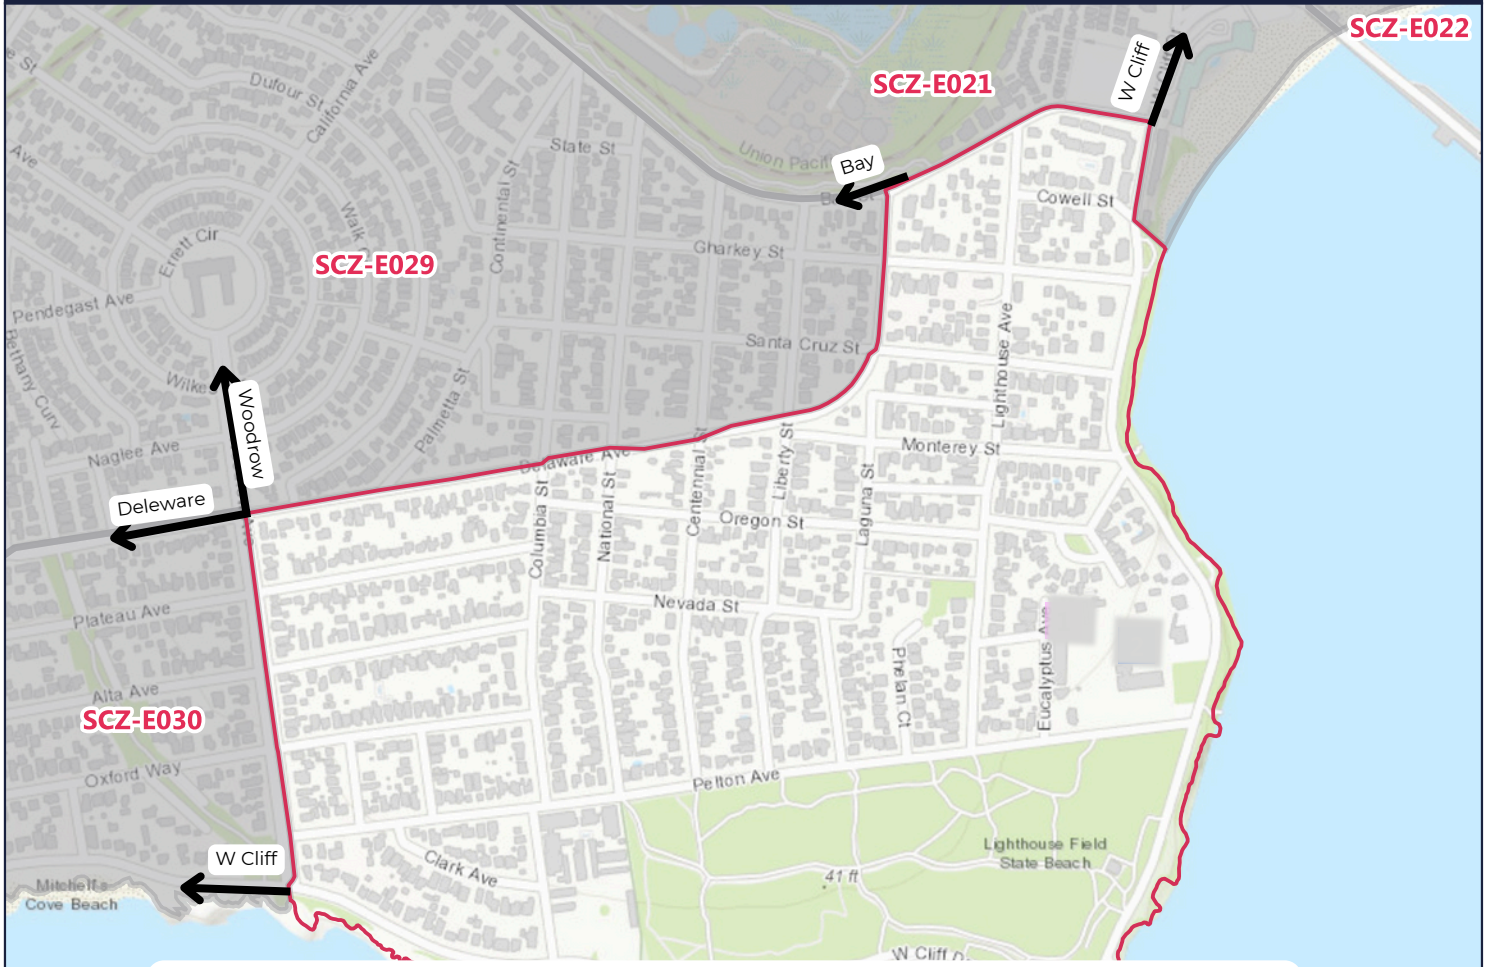

CITY OF SANTA CRUZ

- North of: West Cliff Drive
- South of: Delaware Avenue, Bay Street
- East of: Delaware Avenue, Woodrow Avenue
- West of: West Cliff Drive

US-CA-XCZ-SCZ-E031

USE THIS MAP TO PLAN AHEAD: not intended for use during an evacuation

EVACUATION ZONE MAP

Know MORE THAN ONE way out in the event of an evacuation
 Specific routes will be identified in an emergency

Powered by ESRI

SCZ- E031

Register to receive alerts through CruzAware

www.cruzaware.genasys.com/portal/en