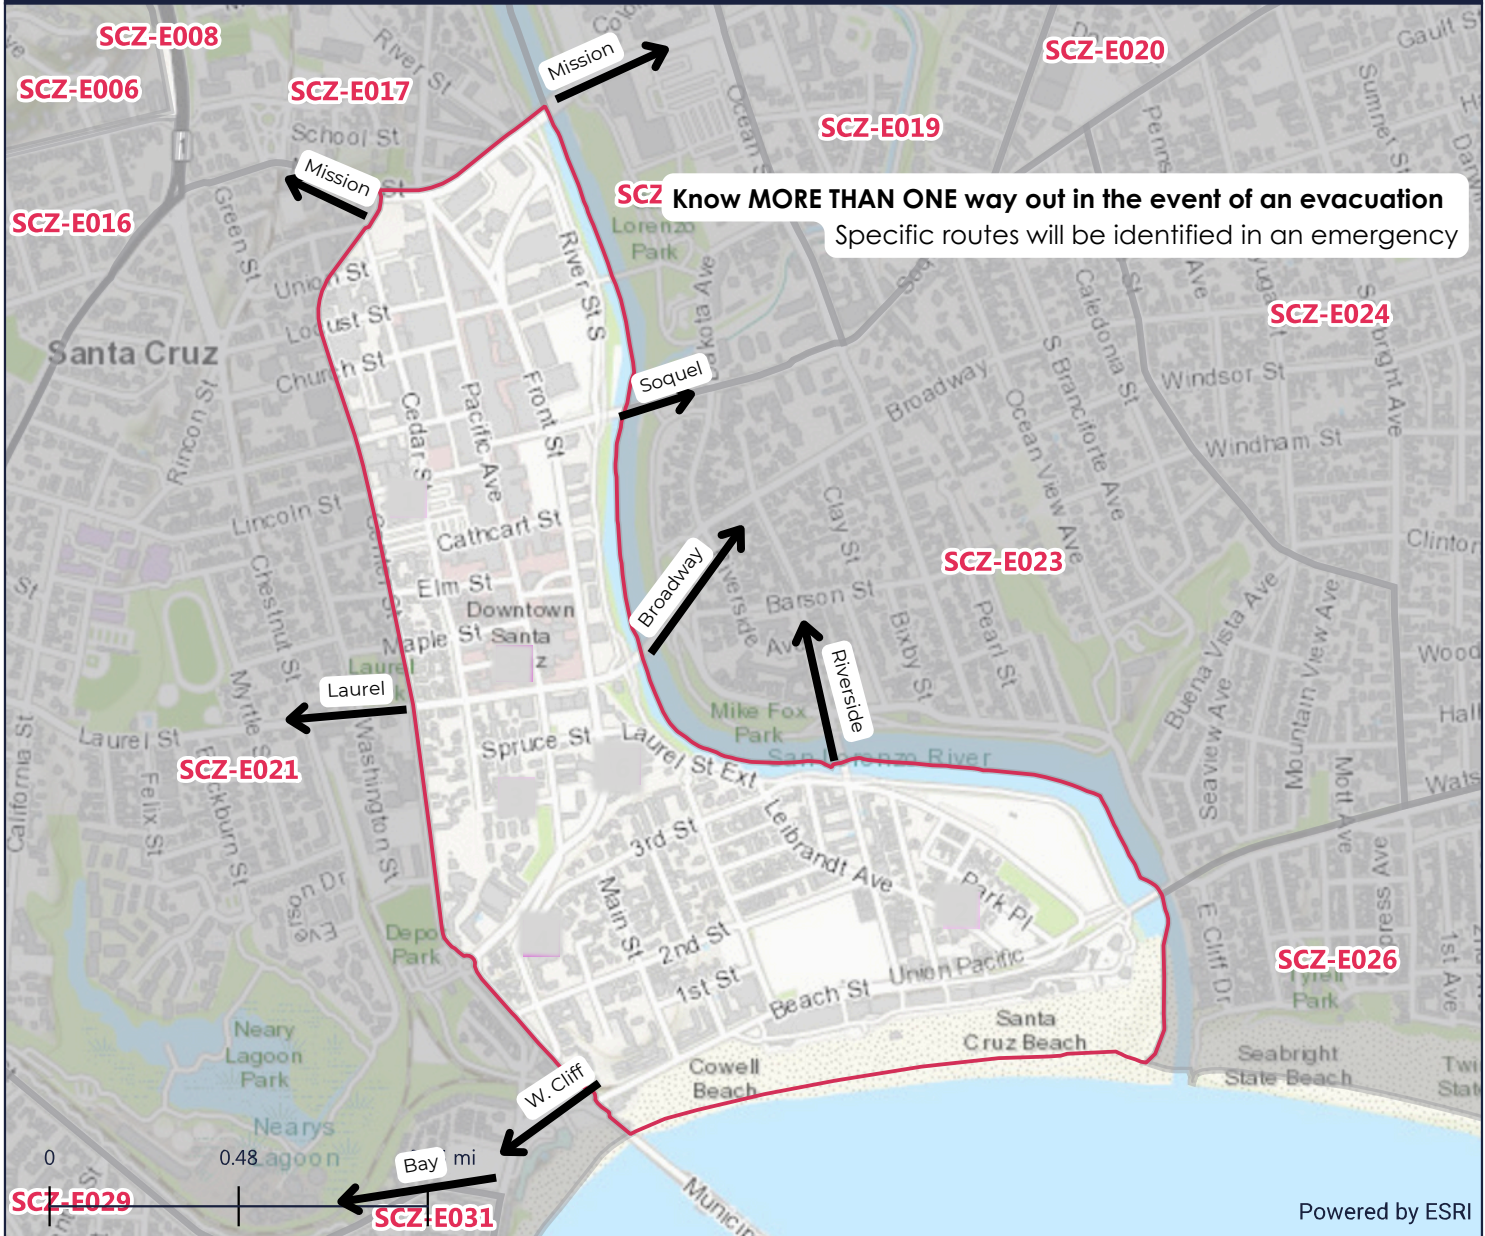

CITY OF SANTA CRUZ

- North of: Laurel Street Extension, Pacific Avenue
- South of: Water Street
- East of: Center Street
- West of: Laurel Street Extension

US-CA-XCZ-SCZ-E022

USE THIS MAP TO PLAN AHEAD: not intended for use during an evacuation

EVACUATION ZONE MAP

SCZ- E022

Register to receive alerts through CruzAware

www.cruzaware.genasys.com/portal/en

Know these terms

- Evacuation Order- Go Now
- Evacuation Warning- Prepare to evacuate

Be Ready to GO