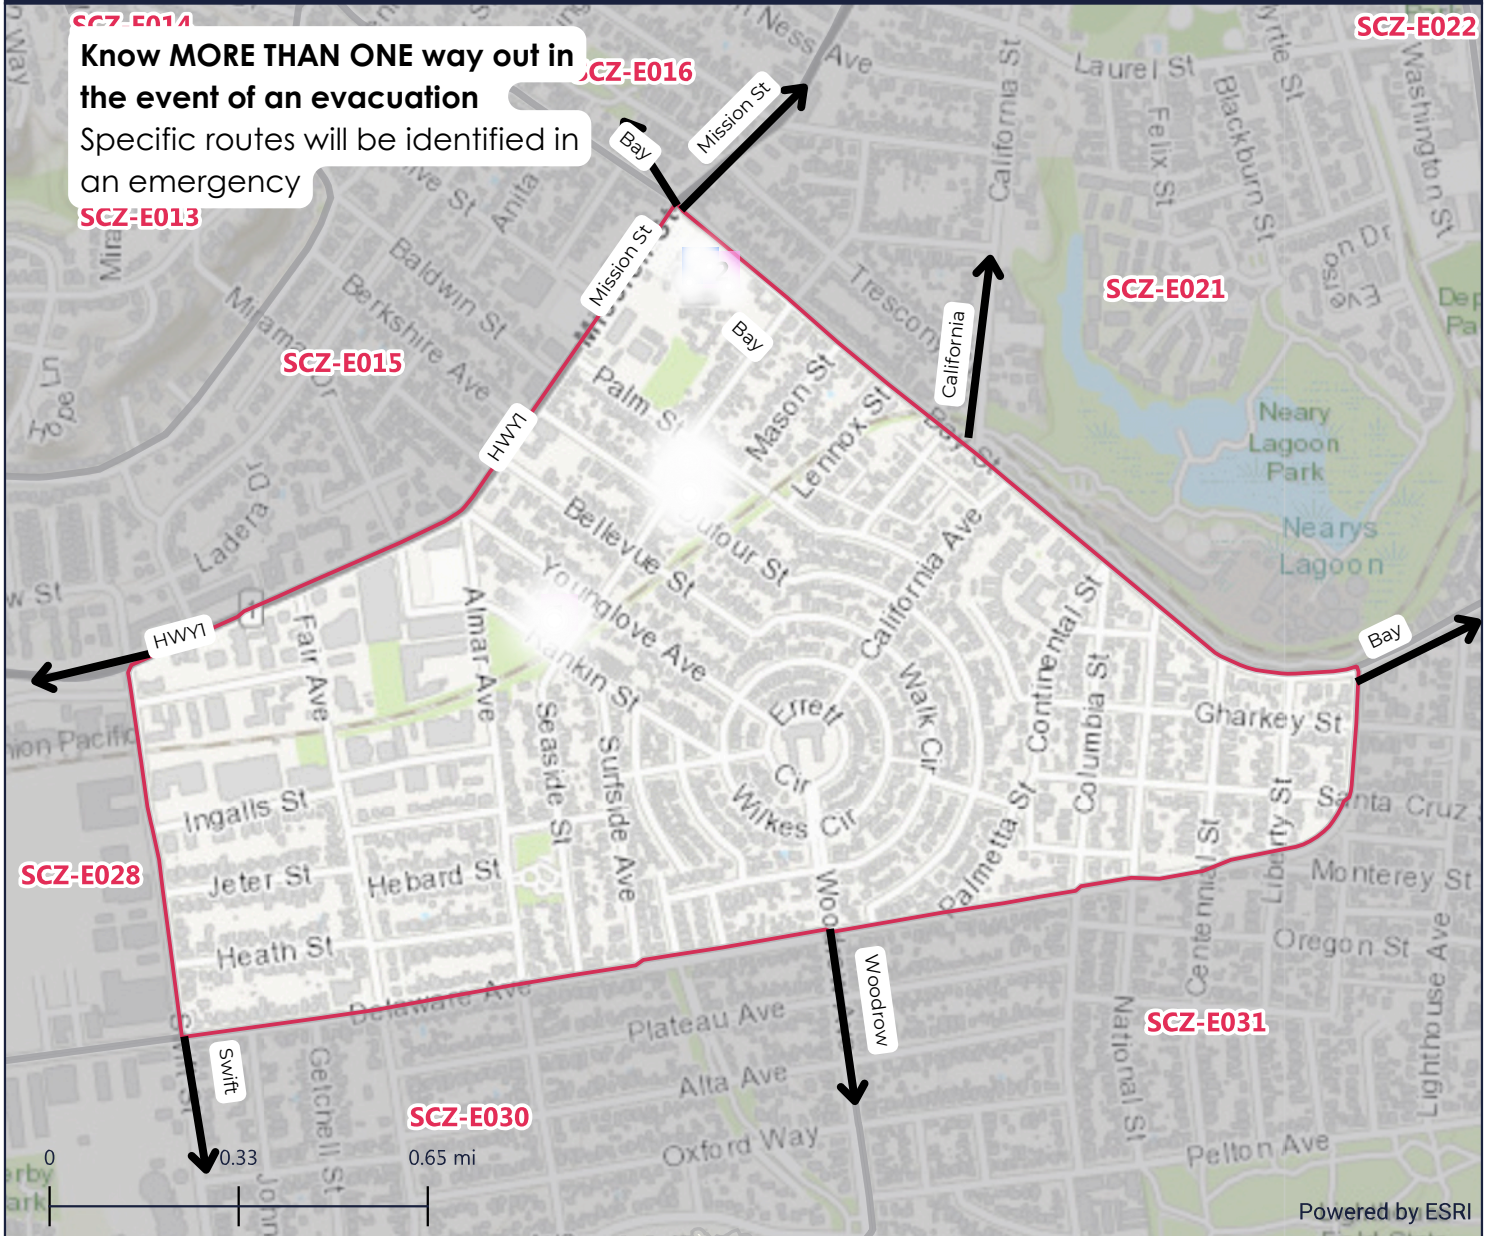

**CITY OF SANTA CRUZ**  
 • North of: Delaware Avenue  
 • South of: Mission Street  
 • East of: Swift Street, Mission Street  
 • West of: Laguna Street, Bay Street

**US-CA-XCZ-SCZ-E029**

USE THIS MAP TO PLAN AHEAD: not intended for use during an evacuation

**EVACUATION ZONE MAP**

**SCZ- E029**

**Register to receive alerts through CruzAware**

[www.cruzaware.genasys.com/portal/en](http://www.cruzaware.genasys.com/portal/en)

**Know these terms**

- Evacuation Order- Go Now
- Evacuation Warning- Prepare to evacuate