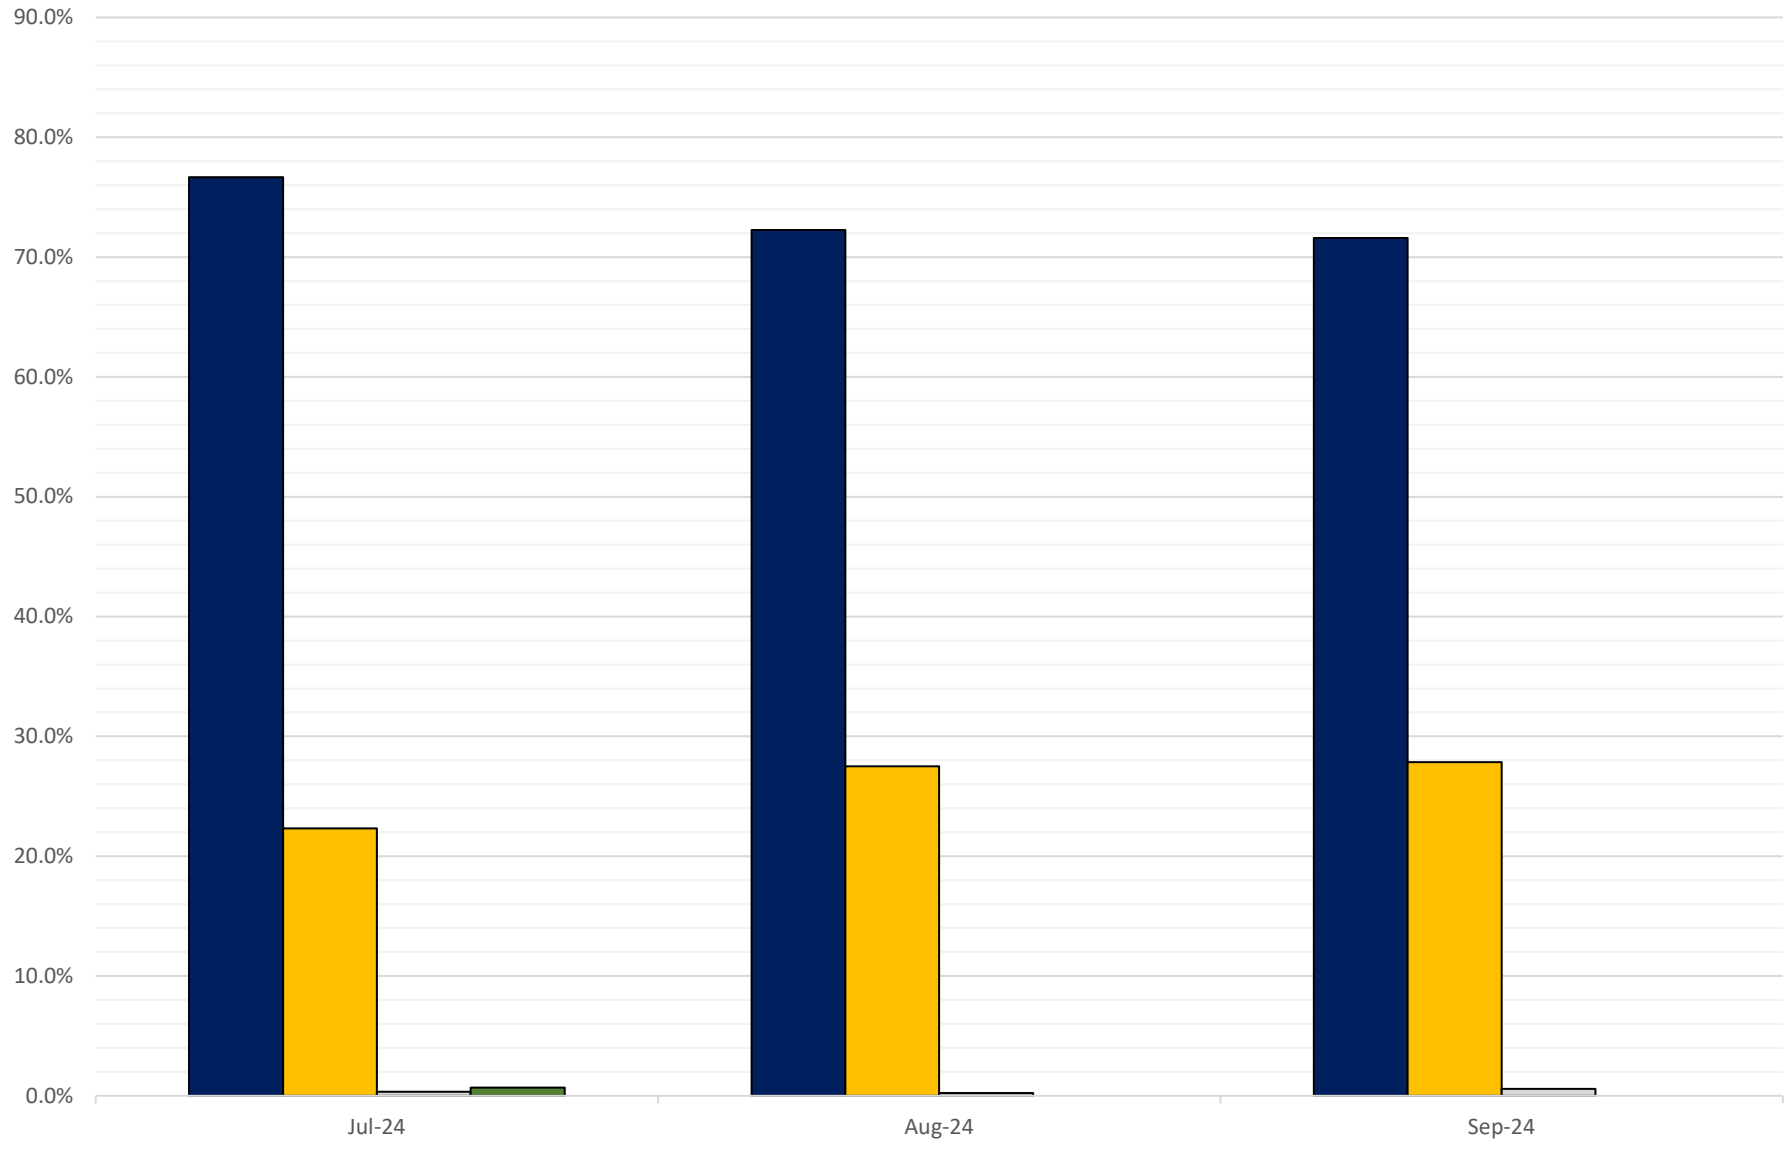

# 2024 Q3 Perceived Race or Ethnicity

■ Jul-24 ■ Aug-24 ■ Sep-24

# 2024 Q3 Perceived Gender

■ Male ■ Female ■ Trans Man/Boy ■ Trans Woman/Girl

# 2024 Q3 Perceived Age

■ Jul-24 ■ Aug-24 ■ Sep-24