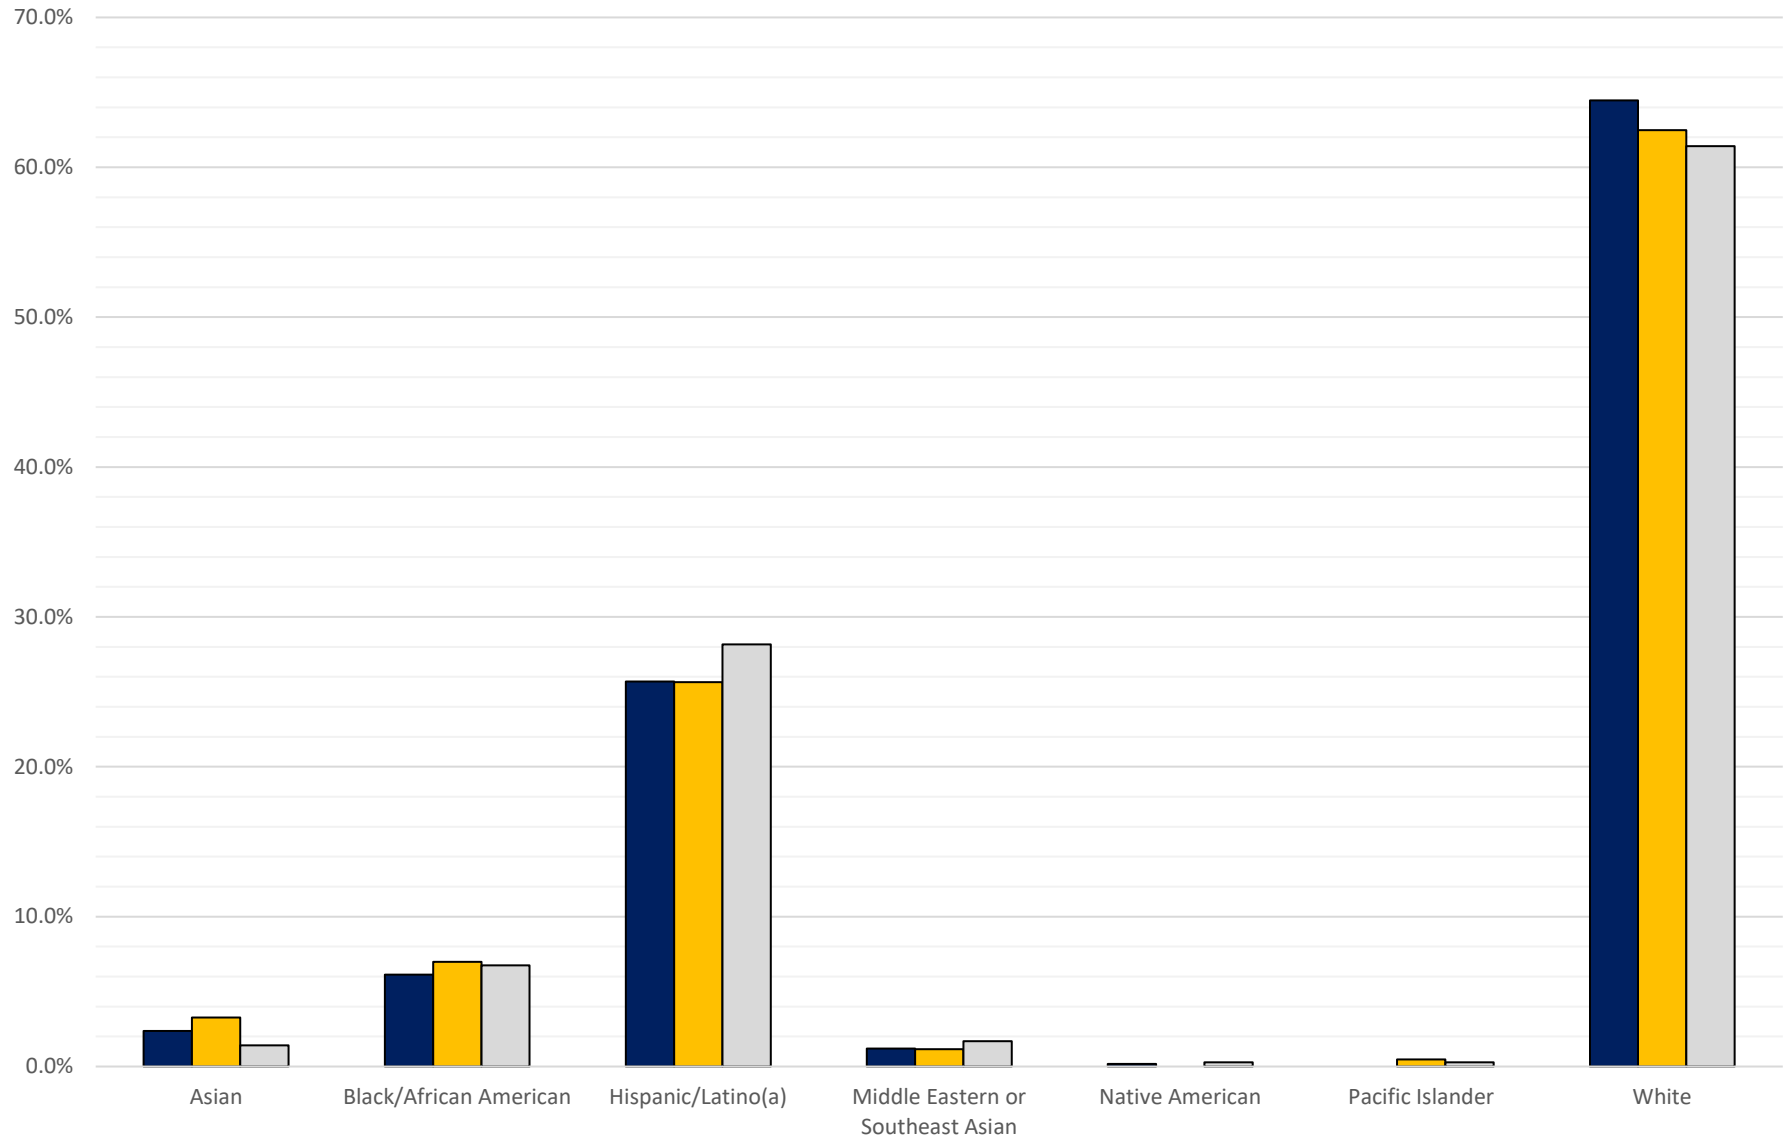

# 2024 Q3 Perceived Race or Ethnicity

■ Jul-24 ■ Aug-24 ■ Sep-24

# 2024 Q3 Perceived Gender

■ Male ■ Female ■ Trans Man/Boy ■ Trans Woman/Girl

# 2024 Q3 Perceived Age

■ Jul-24 ■ Aug-24 ■ Sep-24