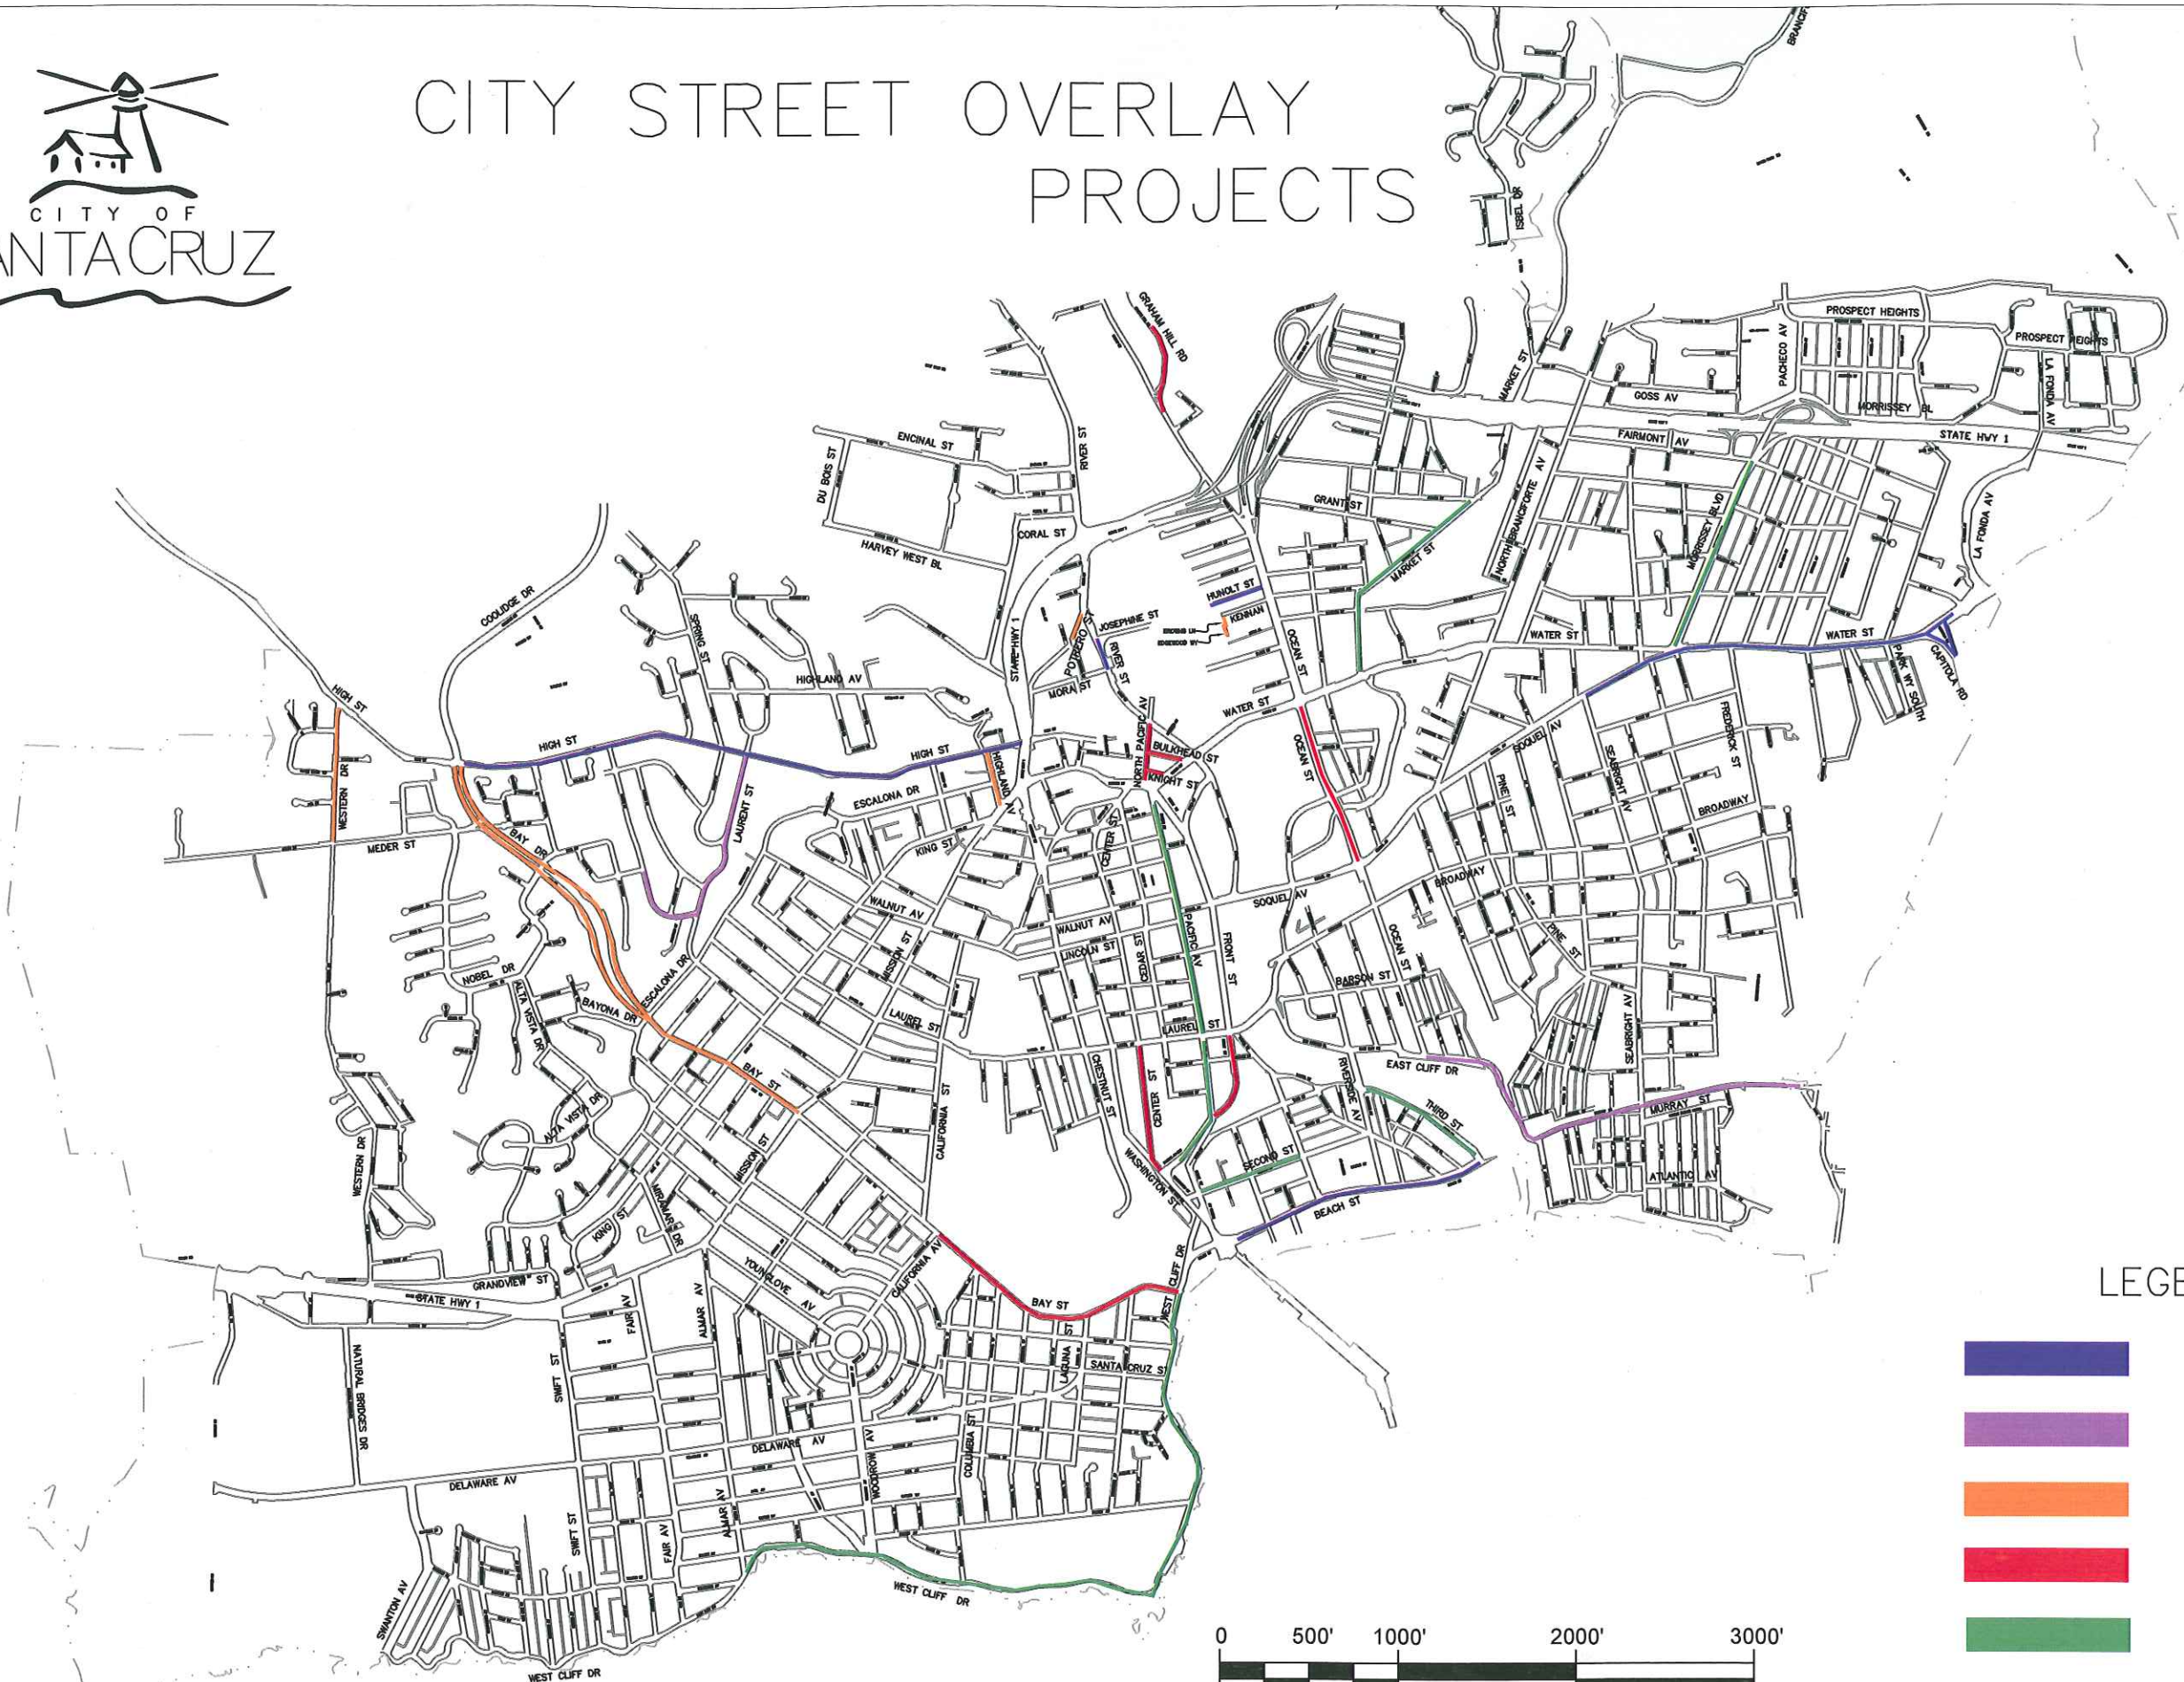

# CITY STREET OVERLAY PROJECTS

## LEGEND:

-  2006 OVERLAY
-  2007 OVERLAY
-  2008 OVERLAY
-  2009 OVERLAY
-  2009/2010 ARRA OVERLAY