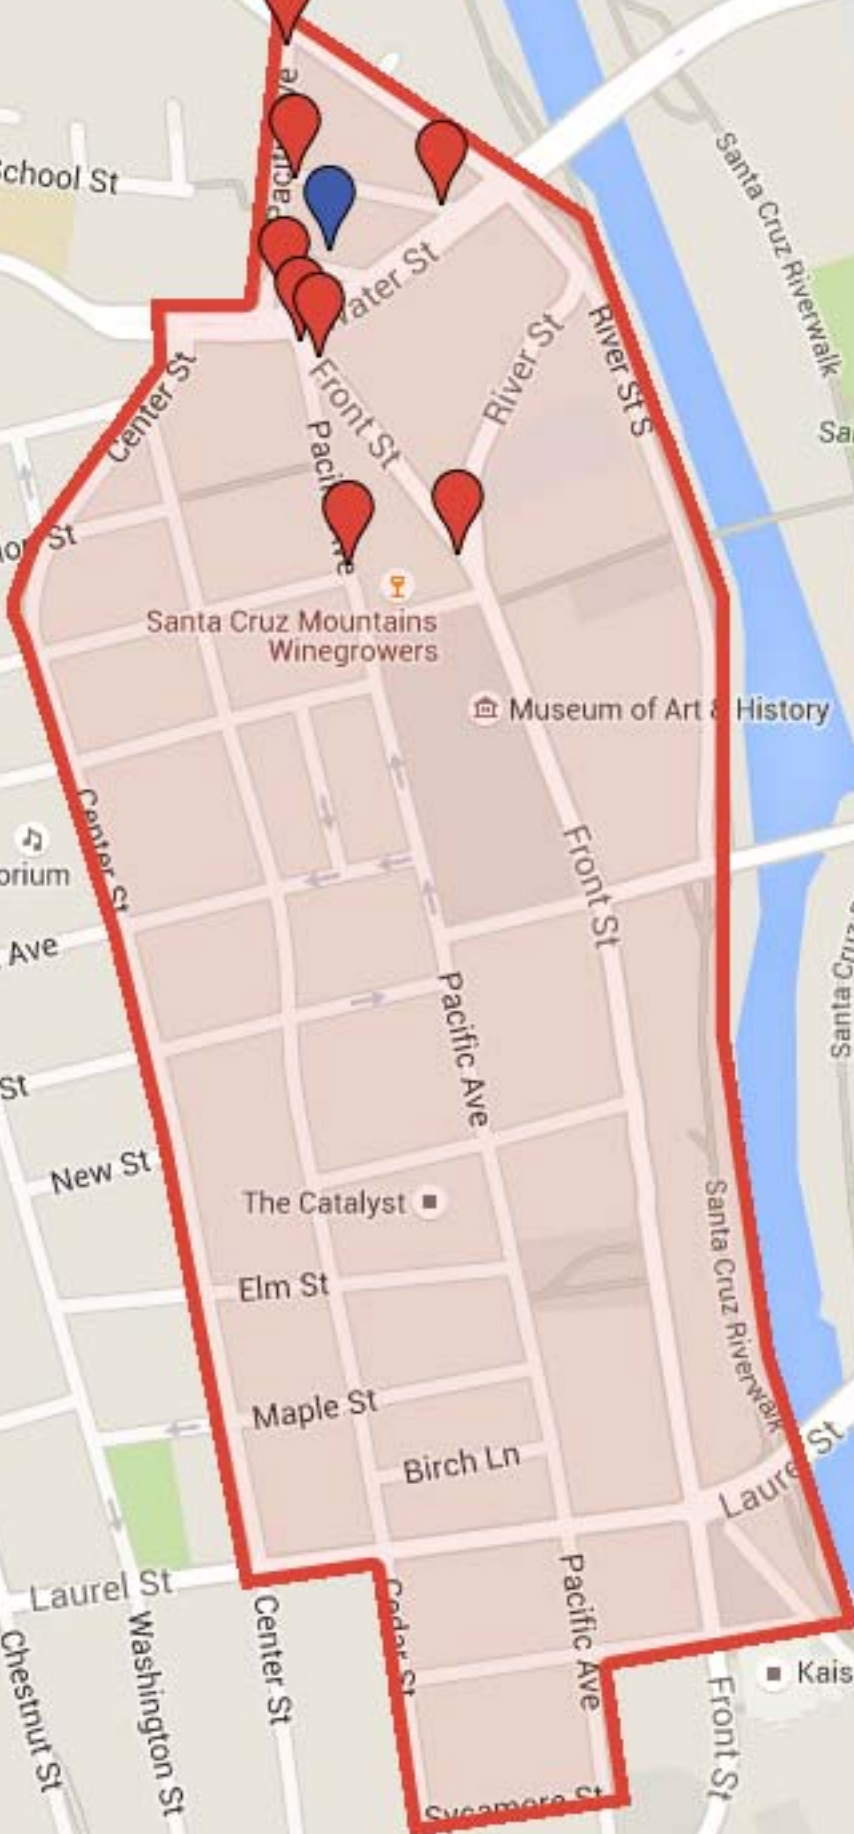

SANTA CRUZ — As in previous years, the Santa Cruz Police Department will be deploying all available officers to ensure a safe environment for New Year's Eve. To encourage respectful behavior, the Santa Cruz Police Department enacts a Safety Enhancement Zone designation in the downtown corridor. There will be some minor road closures. We will have additional officers on patrol throughout downtown and the remainder of the city.

The Safety Enhancement Zone begins at 5:00 PM on December 31st, 2018 and ends at 5:00 AM on January 1st, 2019. The Safety Enhancement Zone allows for a "Triple Fine" levied for certain Municipal Code violations such as possession of alcoholic beverages in public and other unsafe or illegal behavior-related Ordinances.

Santa Cruz Mountains Winegrowers

Museum of Art & History

The Catalyst

Elm St

Maple St

Birch Ln

Kaiser Permanente Arena

Depot Park

San Lorenzo Park

San Lorenzo

Santa Cruz River