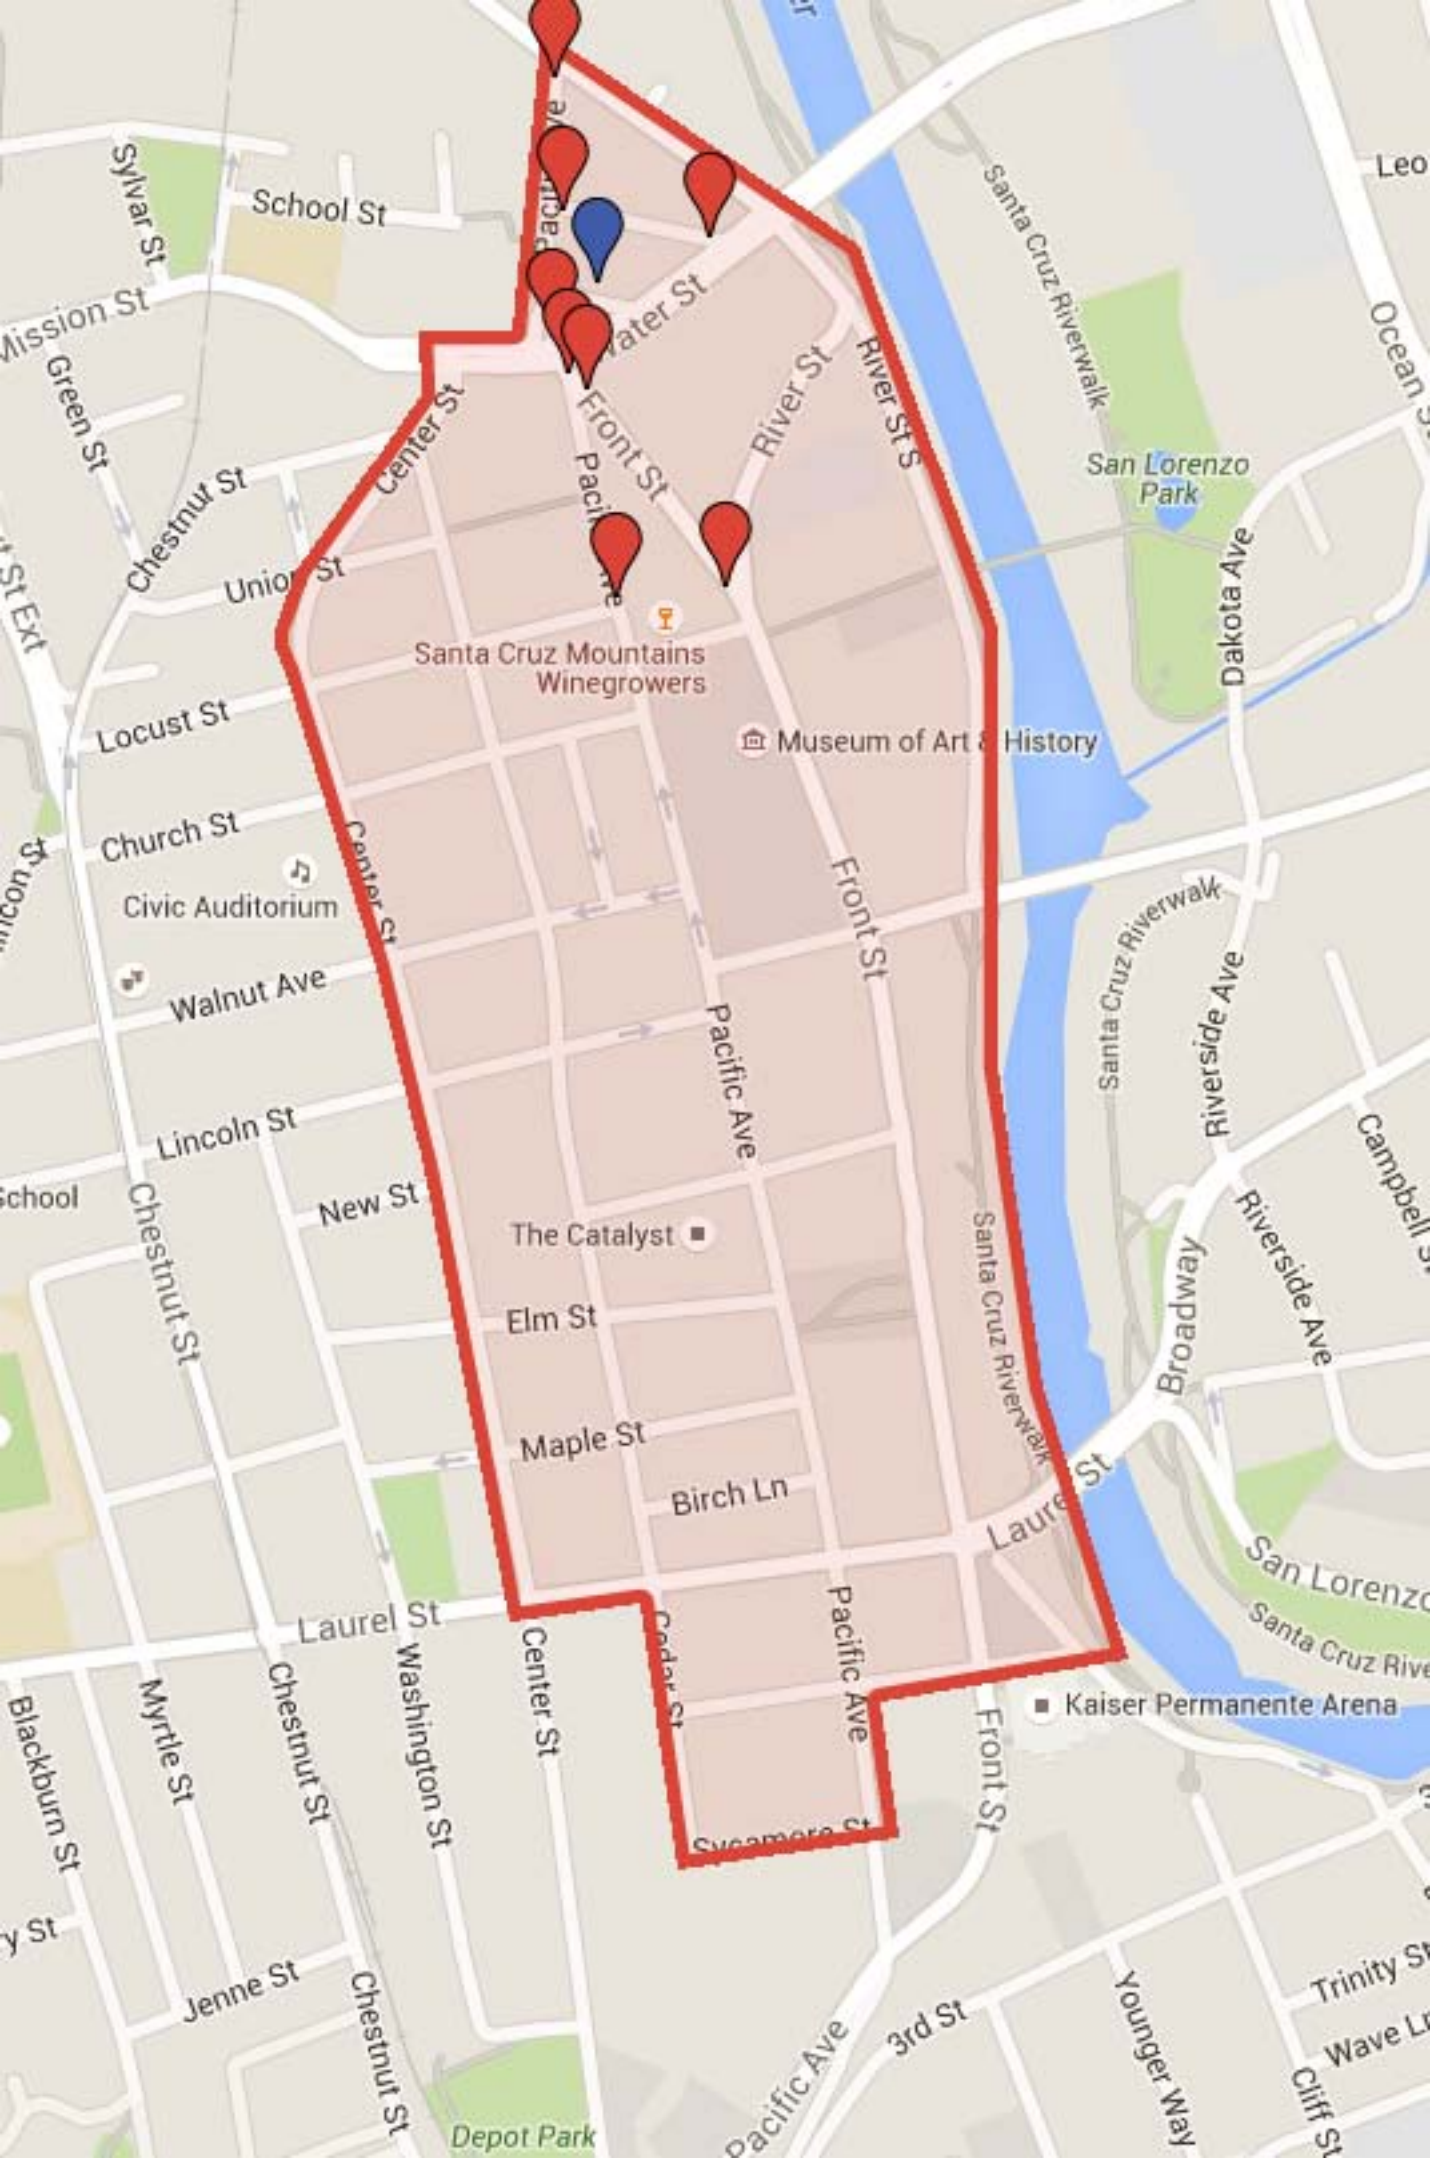

SANTA CRUZ — As in previous years, the Santa Cruz Police Department will be deploying all available officers to ensure a safe environment for New Year's Eve. To encourage respectful behavior, the Santa Cruz Police Department enacts a Safety Enhancement Zone designation in the downtown corridor. There will be some minor road closures. We will have additional officers on patrol throughout downtown and the remainder of the city.

The Safety Enhancement Zone begins at 5:00 PM on December 31st, 2018 and ends at 5:00 AM on January 1st, 2019. The Safety Enhancement Zone allows for a "Triple Fine" levied for certain Municipal Code violations such as possession of alcoholic beverages in public and other unsafe or illegal behavior-related Ordinances.

Santa Cruz Mountains Winegrowers

Museum of Art & History

The Catalyst

Elm St

Maple St

Birch Ln

Kaiser Permanente Arena

Depot Park

San Lorenzo Park

San Lorenzo

Santa Cruz River