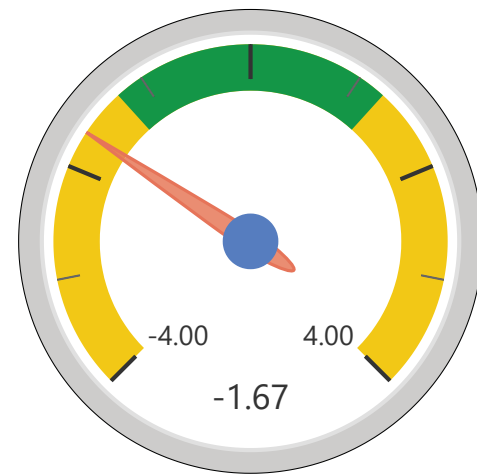

UCR Annual Dashboard - Overall Z-Scores

Agg Assault

Arson

Homicide

Rape

Auto Theft

Burglary

Robbery

Larceny

UCR Annual Overview - Overall Z-Scores

Violent Crimes Z Scores

● Agg Assault Z-Score ● Homicide Z-Score ● Rape Z-Score ● Robbery Z-Score

Property Crimes Z Scores

● Arson Z-Score ● Auto Theft Z-Score ● Burglary Z-Score ● Larceny Z-Score