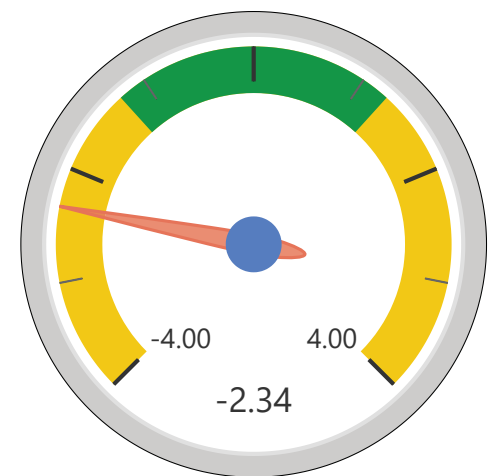

UCR Annual Dashboard - Overall Z-Scores

Agg Assault

Arson

Homicide

Rape

Auto Theft

Burglary

Robbery

Larceny

UCR Annual Overview - Overall Z-Scores

Violent Crimes Z Scores

● Agg Assault Z-Score ● Homicide Z-Score ● Rape Z-Score ● Robbery Z-Score

Property Crimes Z Scores

● Arson Z-Score ● Auto Theft Z-Score ● Burglary Z-Score ● Larceny Z-Score