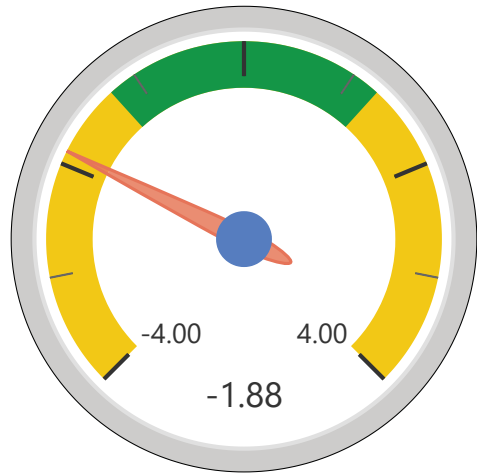

UCR Annual Dashboard - Overall Z-Scores

Agg Assault

Arson

Homicide

Rape

Auto Theft

Burglary

Robbery

Larceny

UCR Annual Overview - Overall Z-Scores

Violent Crimes Z Scores

● Agg Assault Z-Score ● Homicide Z-Score ● Rape Z-Score ● Robbery Z-Score

Property Crimes Z Scores

● Arson Z-Score ● Auto Theft Z-Score ● Burglary Z-Score ● Larceny Z-Score