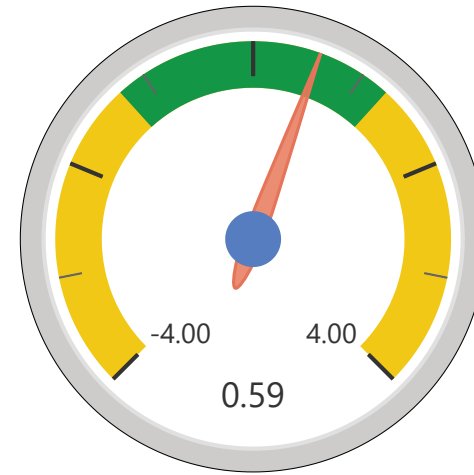

UCR Annual Dashboard - Overall Z-Scores

Agg Assault

Arson

Homicide

Rape

Auto Theft

Burglary

Robbery

Larceny

UCR Annual Overview - Overall Z-Scores

Violent Crimes Z Scores

● Agg Assault Z-Score ● Homicide Z-Score ● Rape Z-Score ● Robbery Z-Score

Property Crimes Z Scores

● Arson Z-Score ● Auto Theft Z-Score ● Burglary Z-Score ● Larceny Z-Score