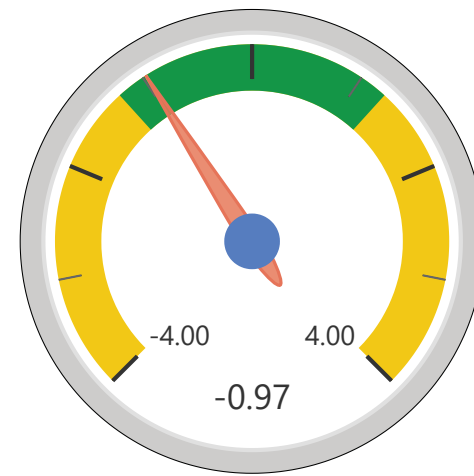

UCR Annual Dashboard - Overall Z-Scores

Agg Assault

Arson

Homicide

Rape

Auto Theft

Burglary

Robbery

Larceny

UCR Annual Overview - Overall Z-Scores

Violent Crimes Z Scores

● Agg Assault Z-Score ● Homicide Z-Score ● Rape Z-Score ● Robbery Z-Score

Property Crimes Z Scores

● Arson Z-Score ● Auto Theft Z-Score ● Burglary Z-Score ● Larceny Z-Score