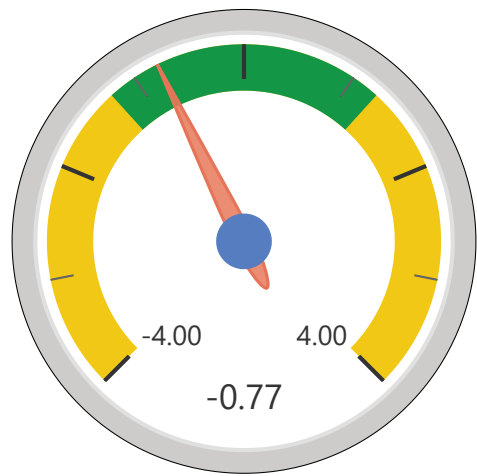

UCR Annual Dashboard - Overall Z-Scores

Agg Assault

Arson

Homicide

Rape

Auto Theft

Burglary

Robbery

Larceny

UCR Annual Overview - Overall Z-Scores

Violent Crimes Z Scores

● Agg Assault Z-Score ● Homicide Z-Score ● Rape Z-Score ● Robbery Z-Score

Property Crimes Z Scores

● Arson Z-Score ● Auto Theft Z-Score ● Burglary Z-Score ● Larceny Z-Score