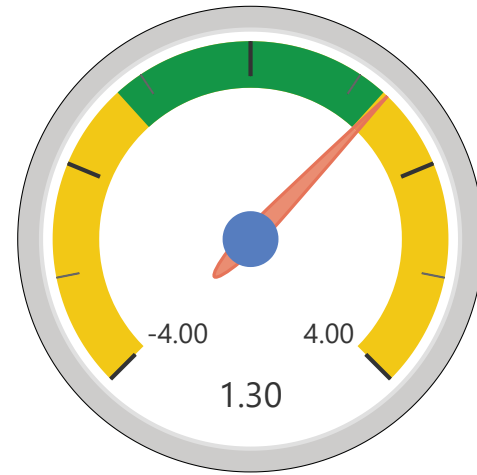

UCR Annual Dashboard - Overall Z-Scores

Agg Assault

Arson

Homicide

Rape

Auto Theft

Burglary

Robbery

Larceny

UCR Annual Overview - Overall Z-Scores

Violent Crimes Z Scores

● Agg Assault Z-Score ● Homicide Z-Score ● Rape Z-Score ● Robbery Z-Score

Property Crimes Z Scores

● Arson Z-Score ● Auto Theft Z-Score ● Burglary Z-Score ● Larceny Z-Score