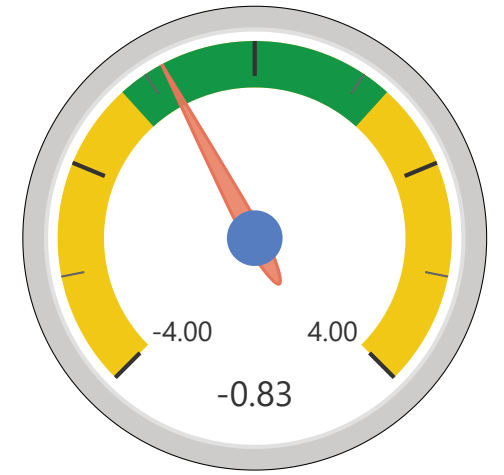

UCR Annual Dashboard - Overall Z-Scores

Agg Assault

Arson

Homicide

Rape

Auto Theft

Burglary

Robbery

Larceny

UCR Annual Overview - Overall Z-Scores

Violent Crimes Z Scores

● Agg Assault Z-Score ● Homicide Z-Score ● Rape Z-Score ● Robbery Z-Score

Property Crimes Z Scores

● Arson Z-Score ● Auto Theft Z-Score ● Burglary Z-Score ● Larceny Z-Score