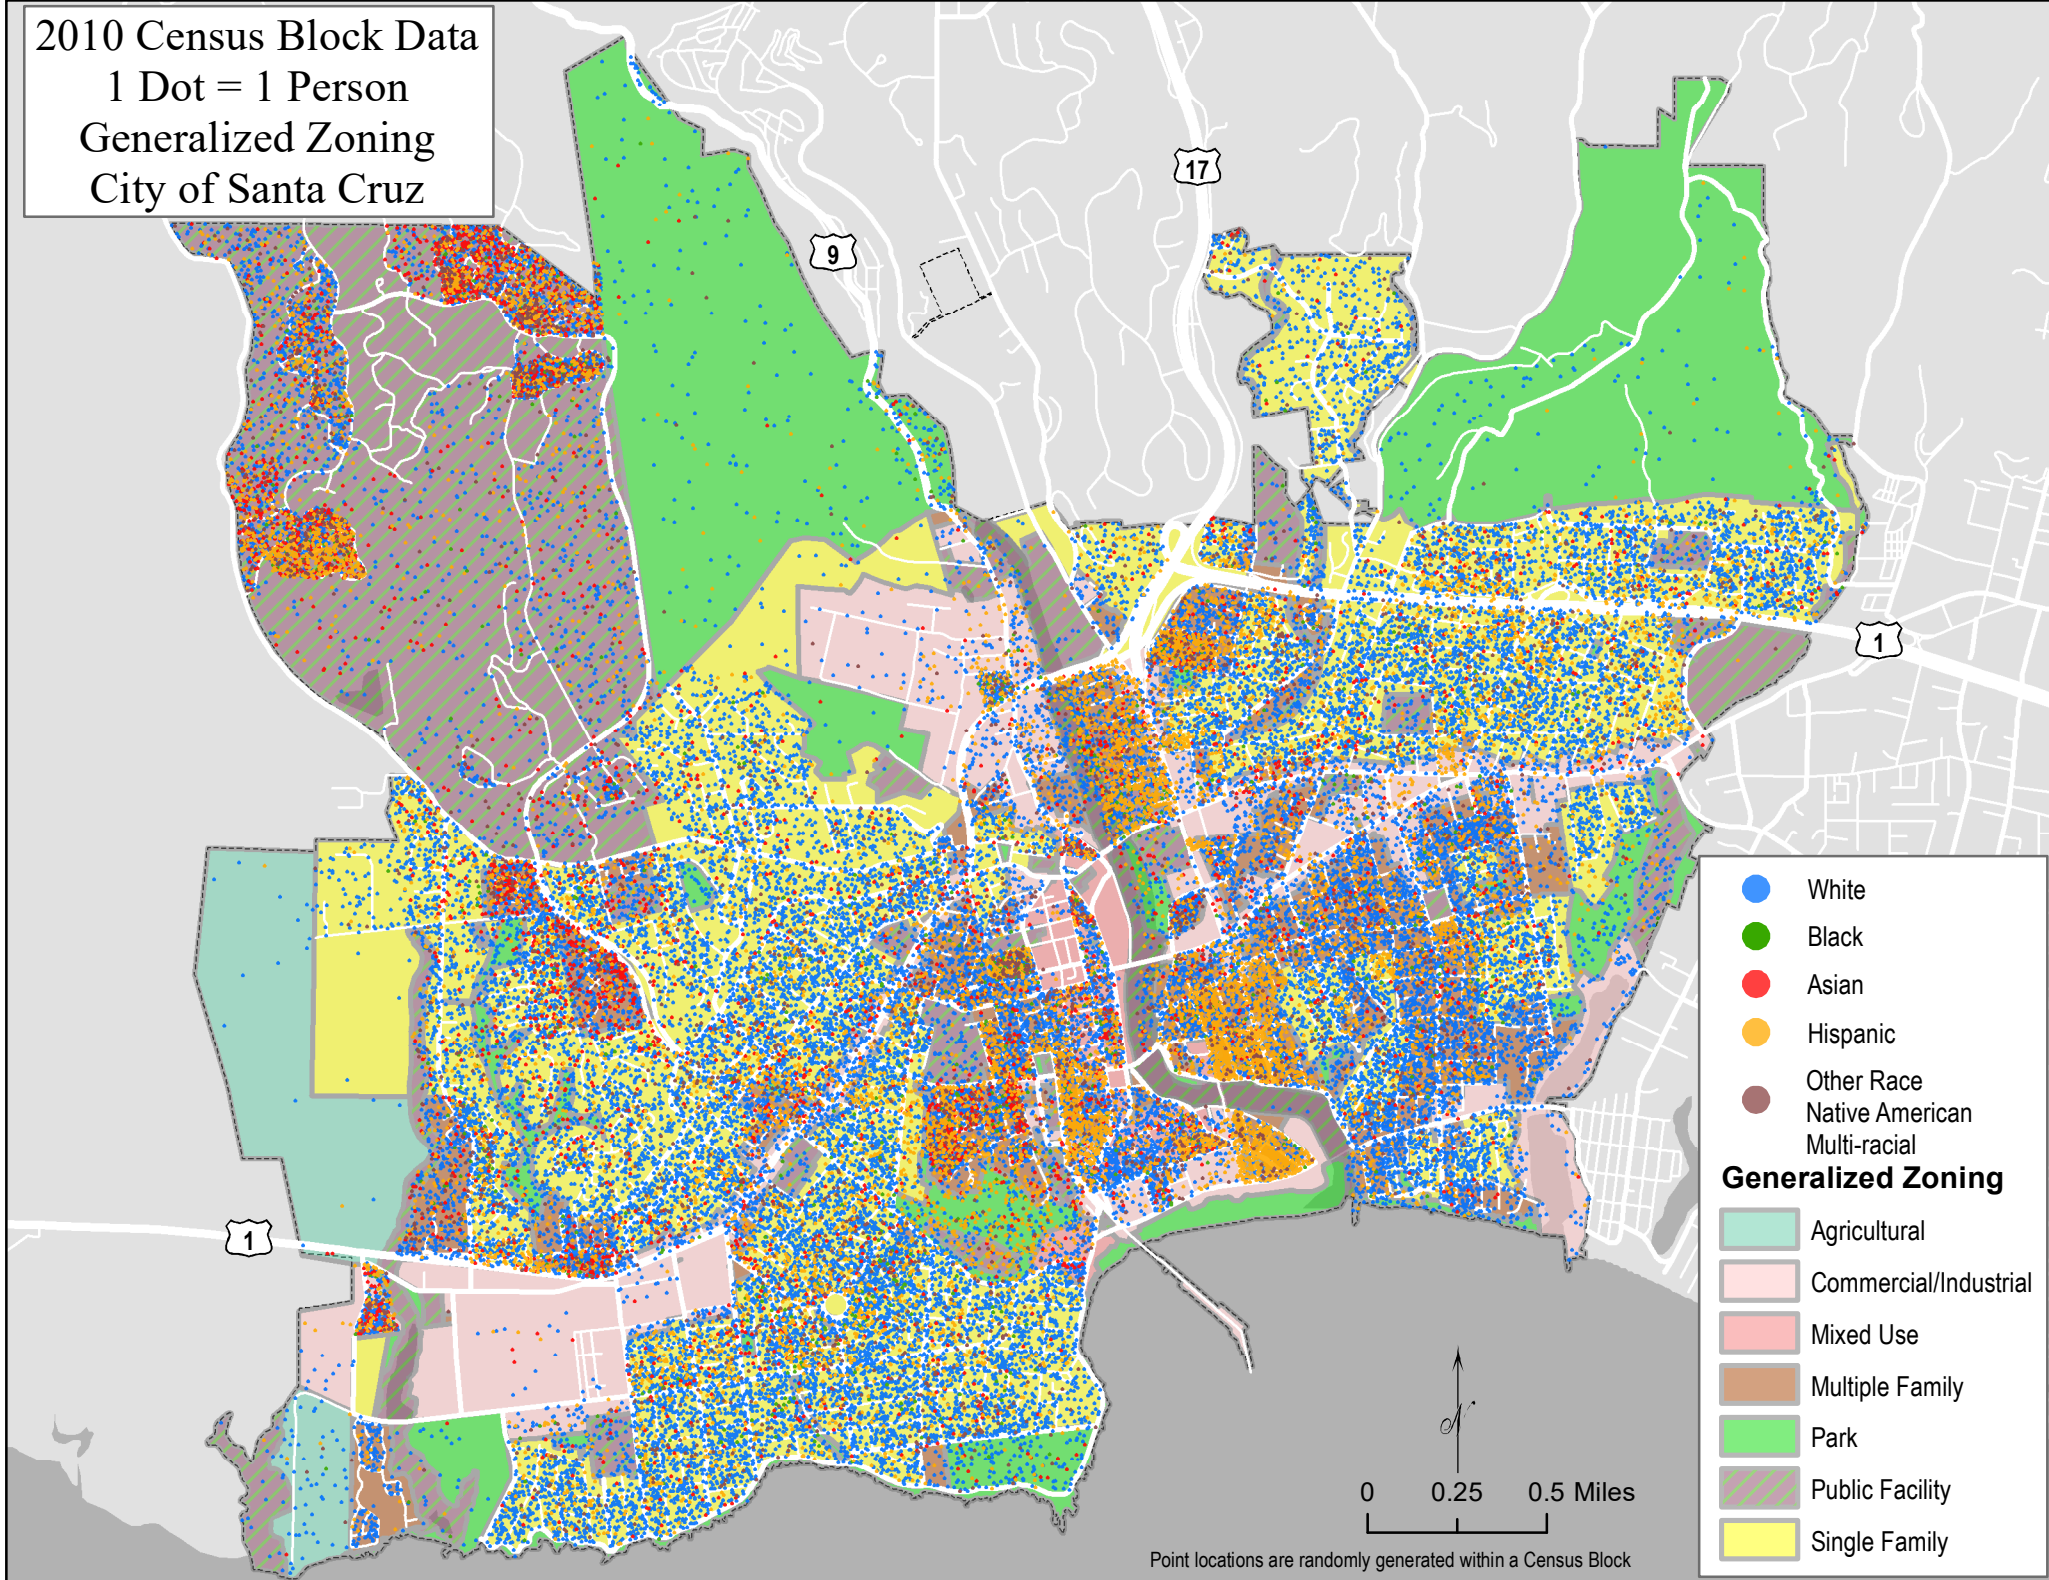

Generalized Zoning City of Santa Cruz

2010 Census Block Data
1 Dot = 1 Person
Generalized Zoning
City of Santa Cruz

Point locations are randomly generated within a Census Block