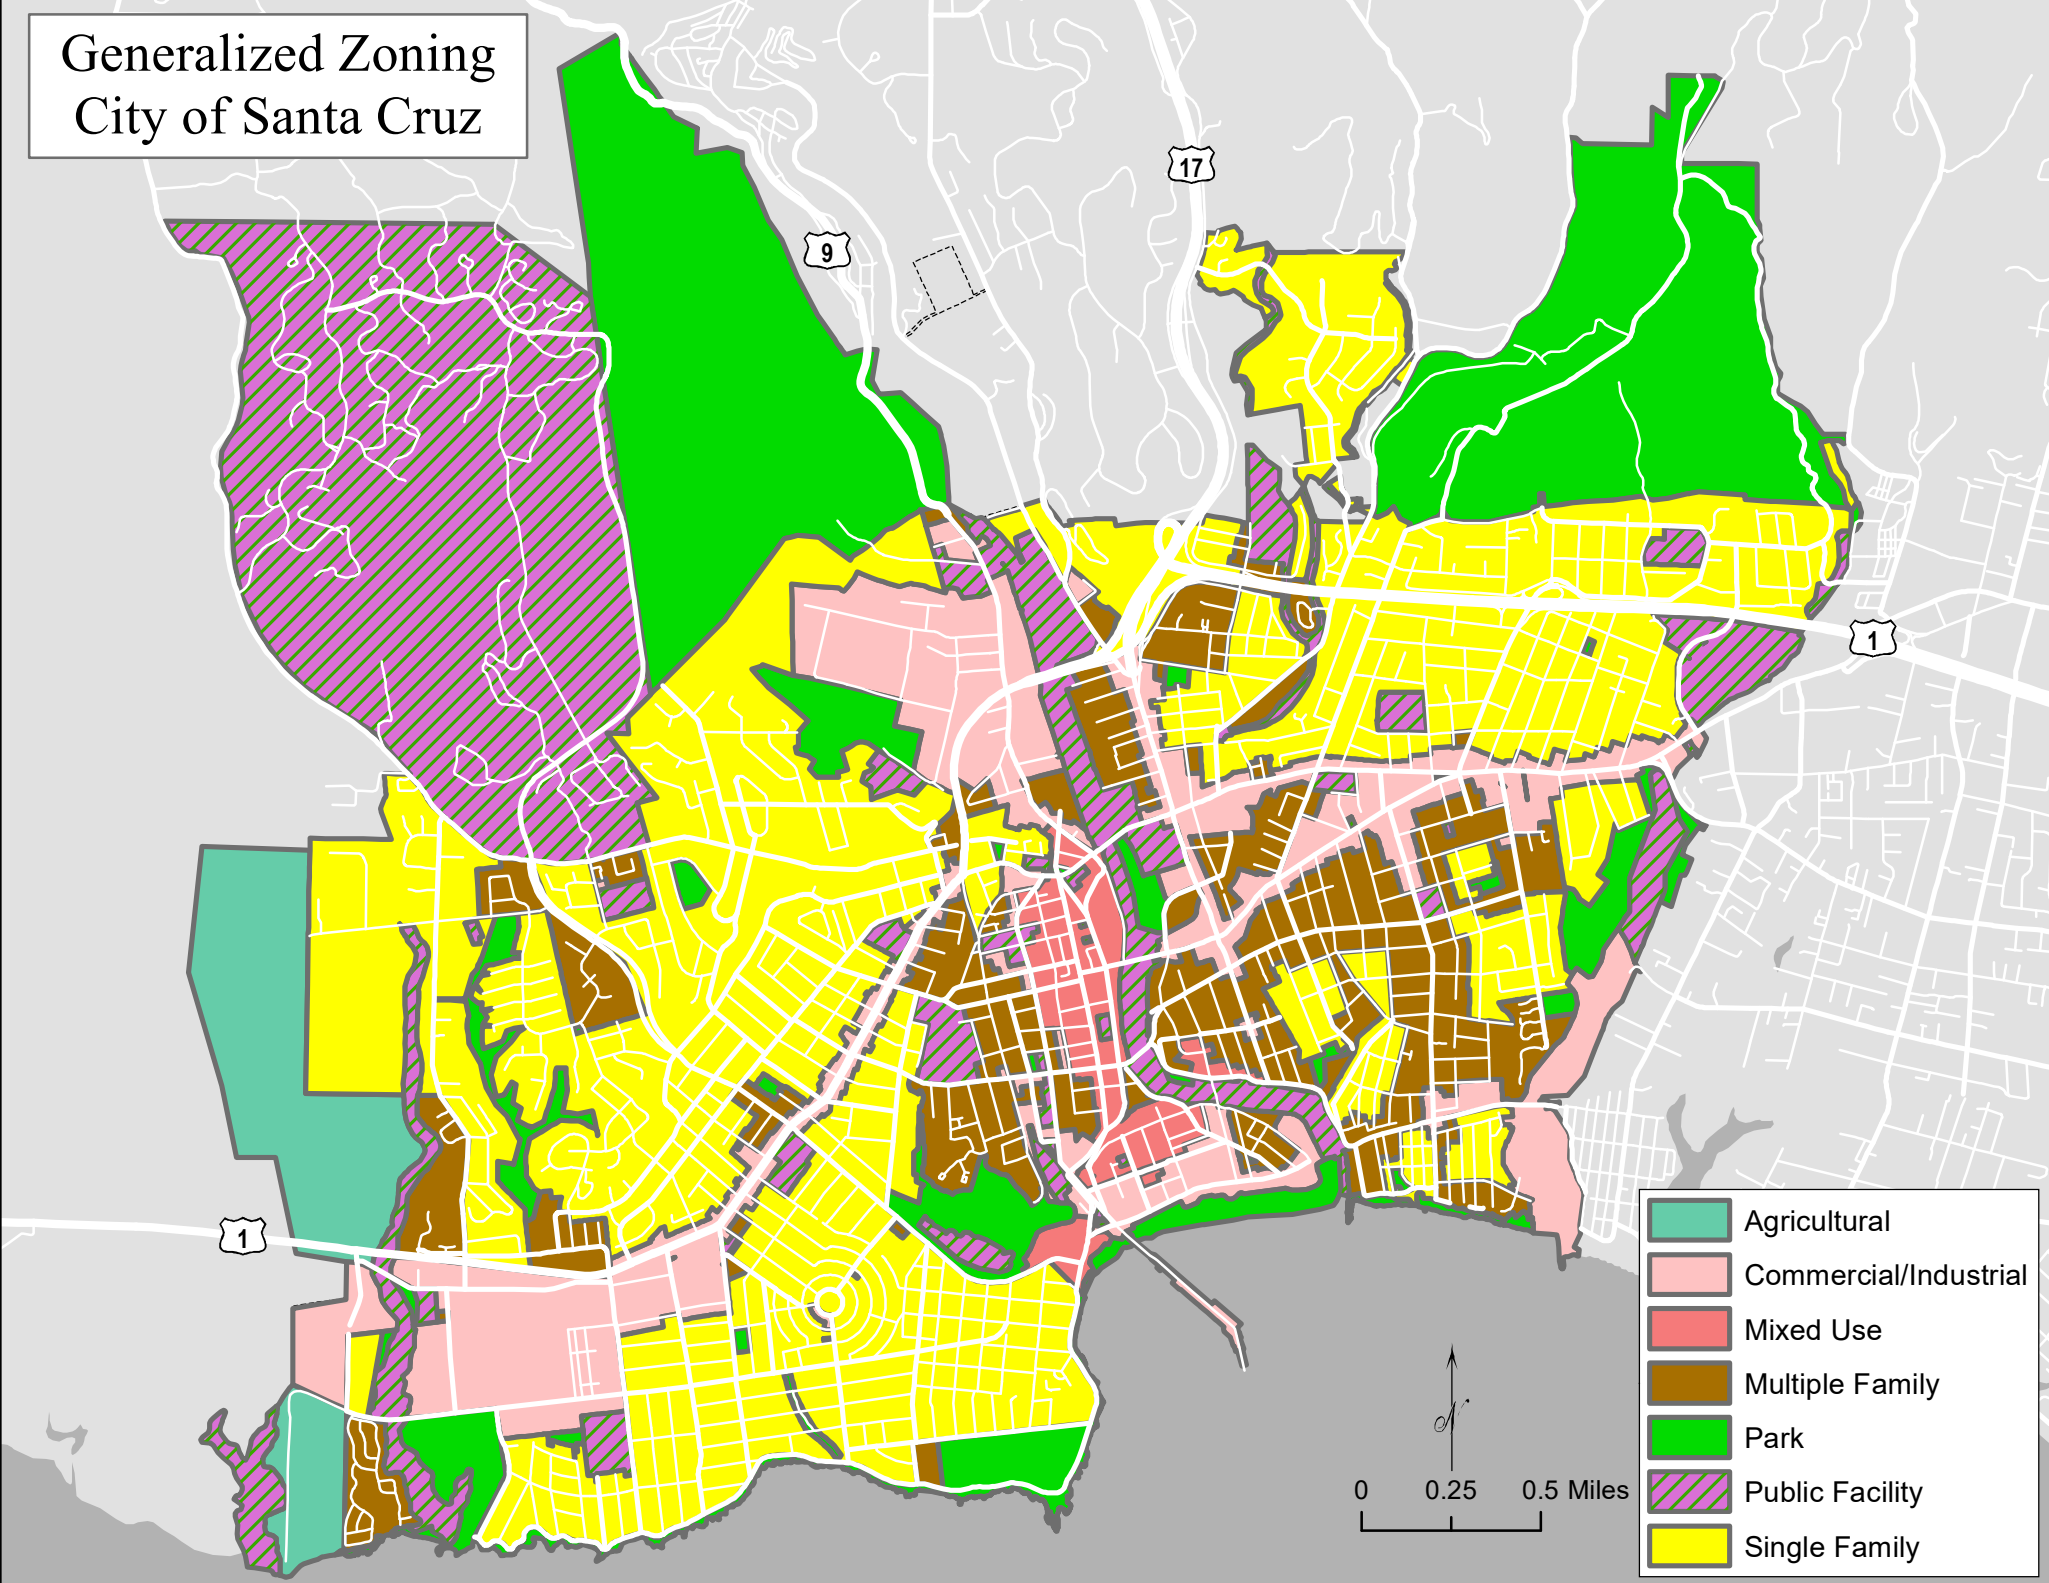

Generalized Zoning City of Santa Cruz

2010 Census Block Data
1 Dot = 1 Person
Generalized Zoning
City of Santa Cruz

Point locations are randomly generated within a Census Block