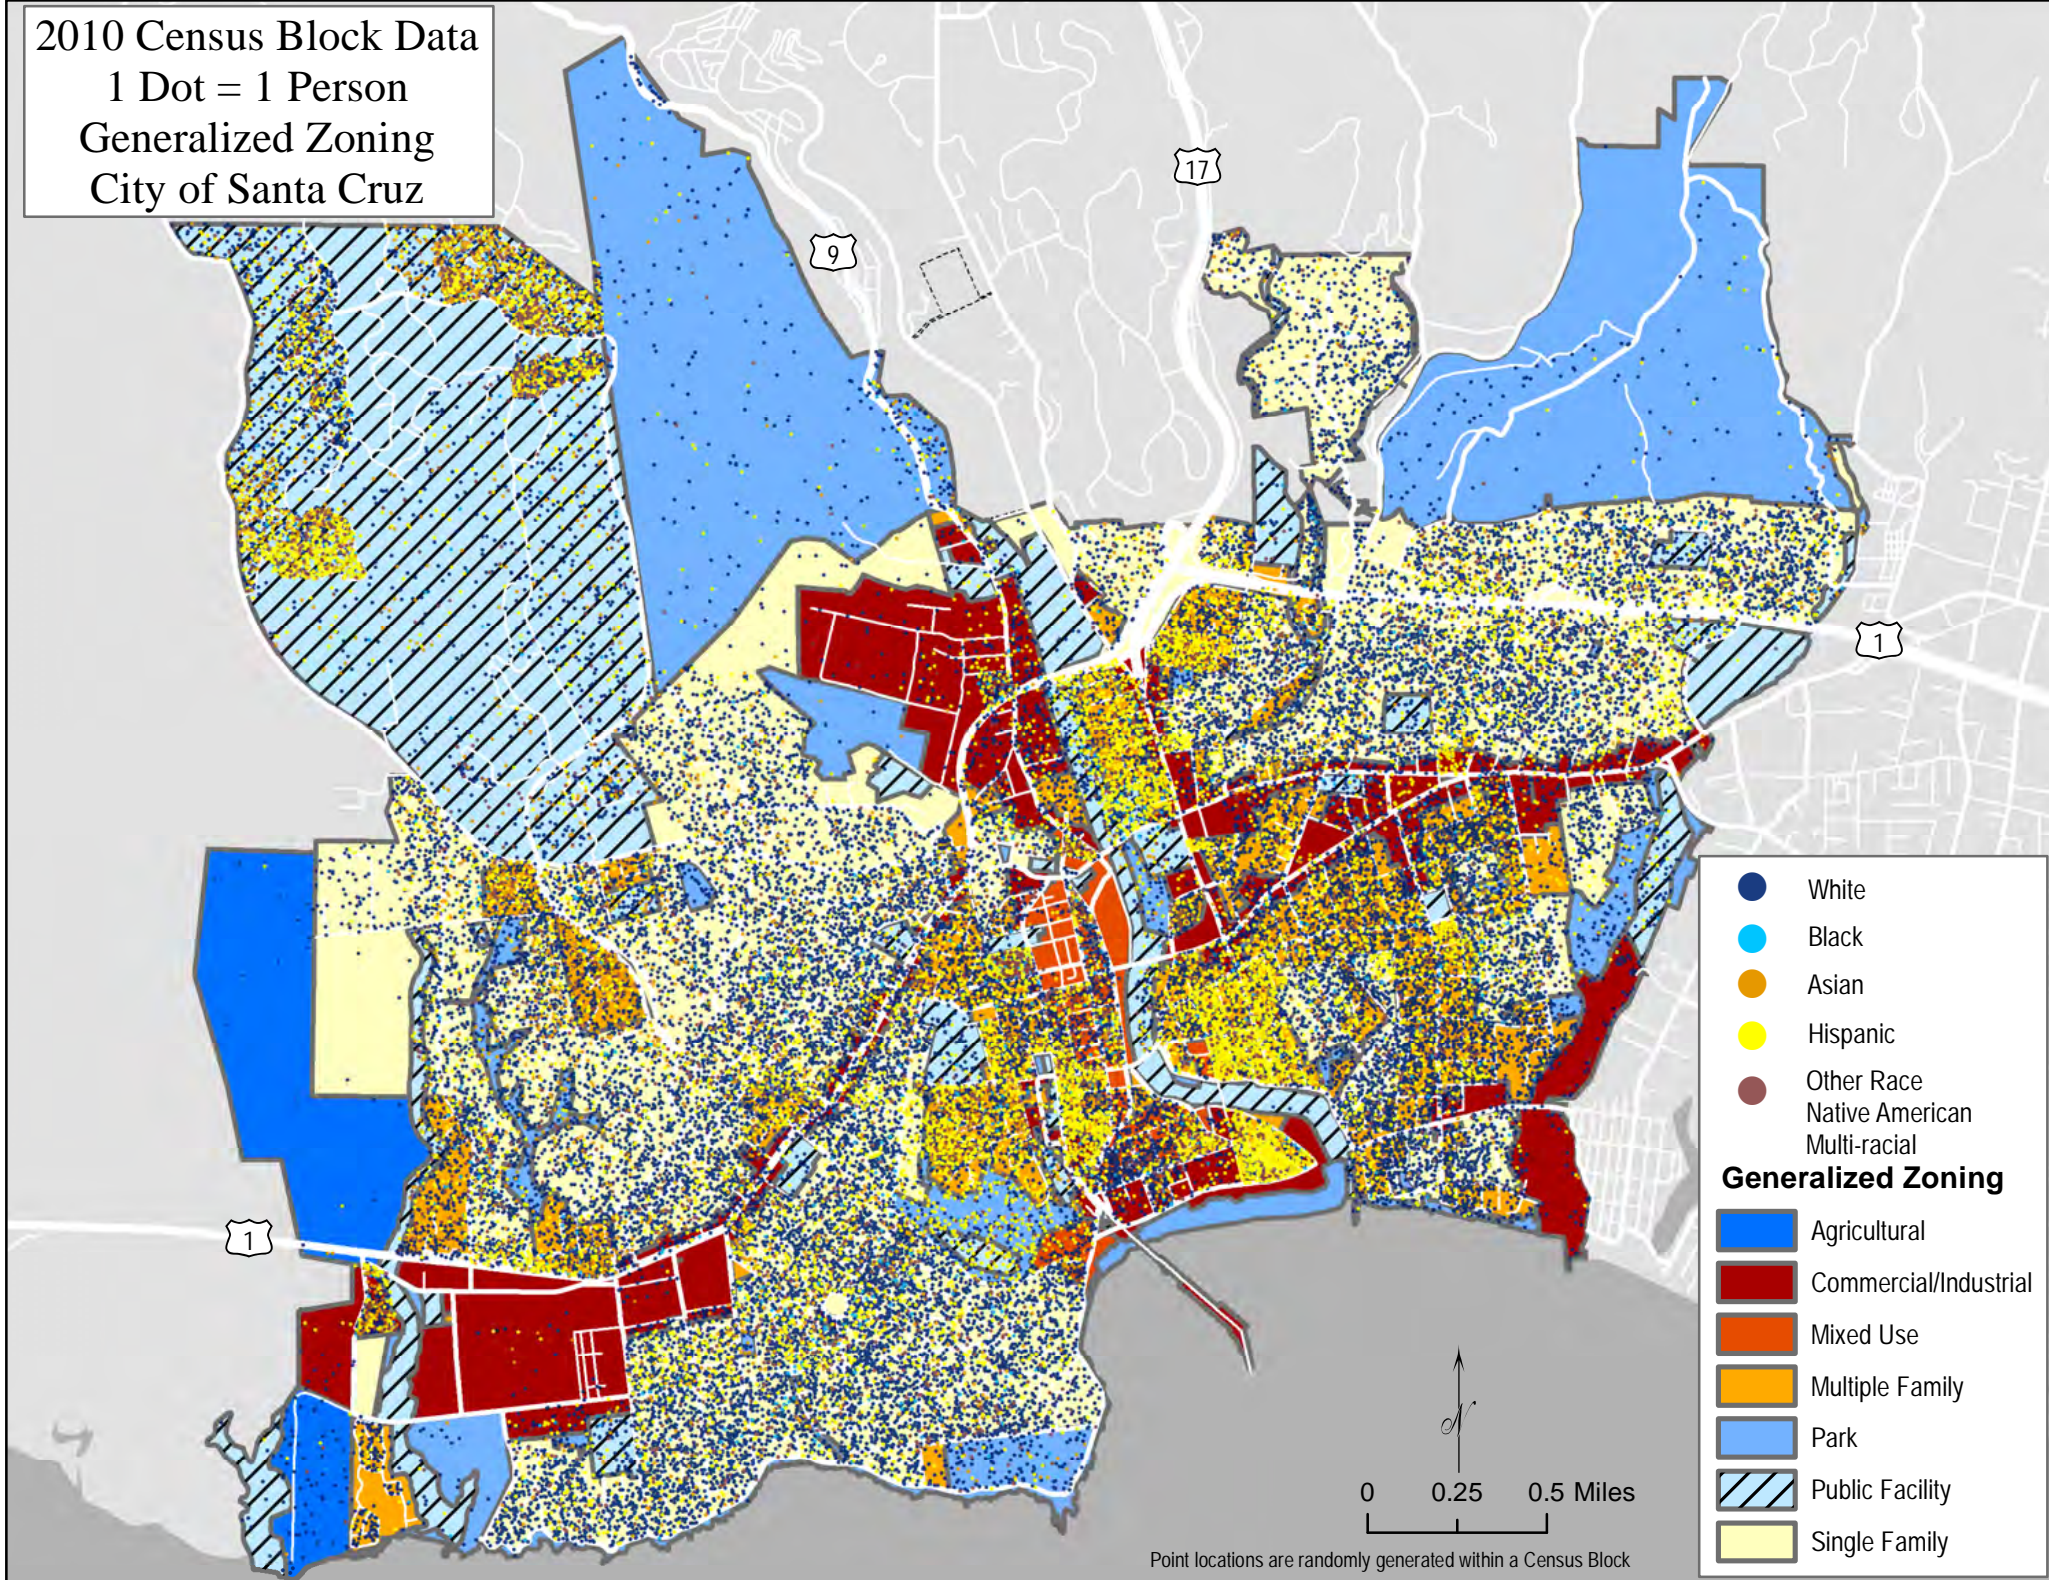

# Generalized Zoning City of Santa Cruz

2010 Census Block Data  
1 Dot = 1 Person  
Generalized Zoning  
City of Santa Cruz

Point locations are randomly generated within a Census Block