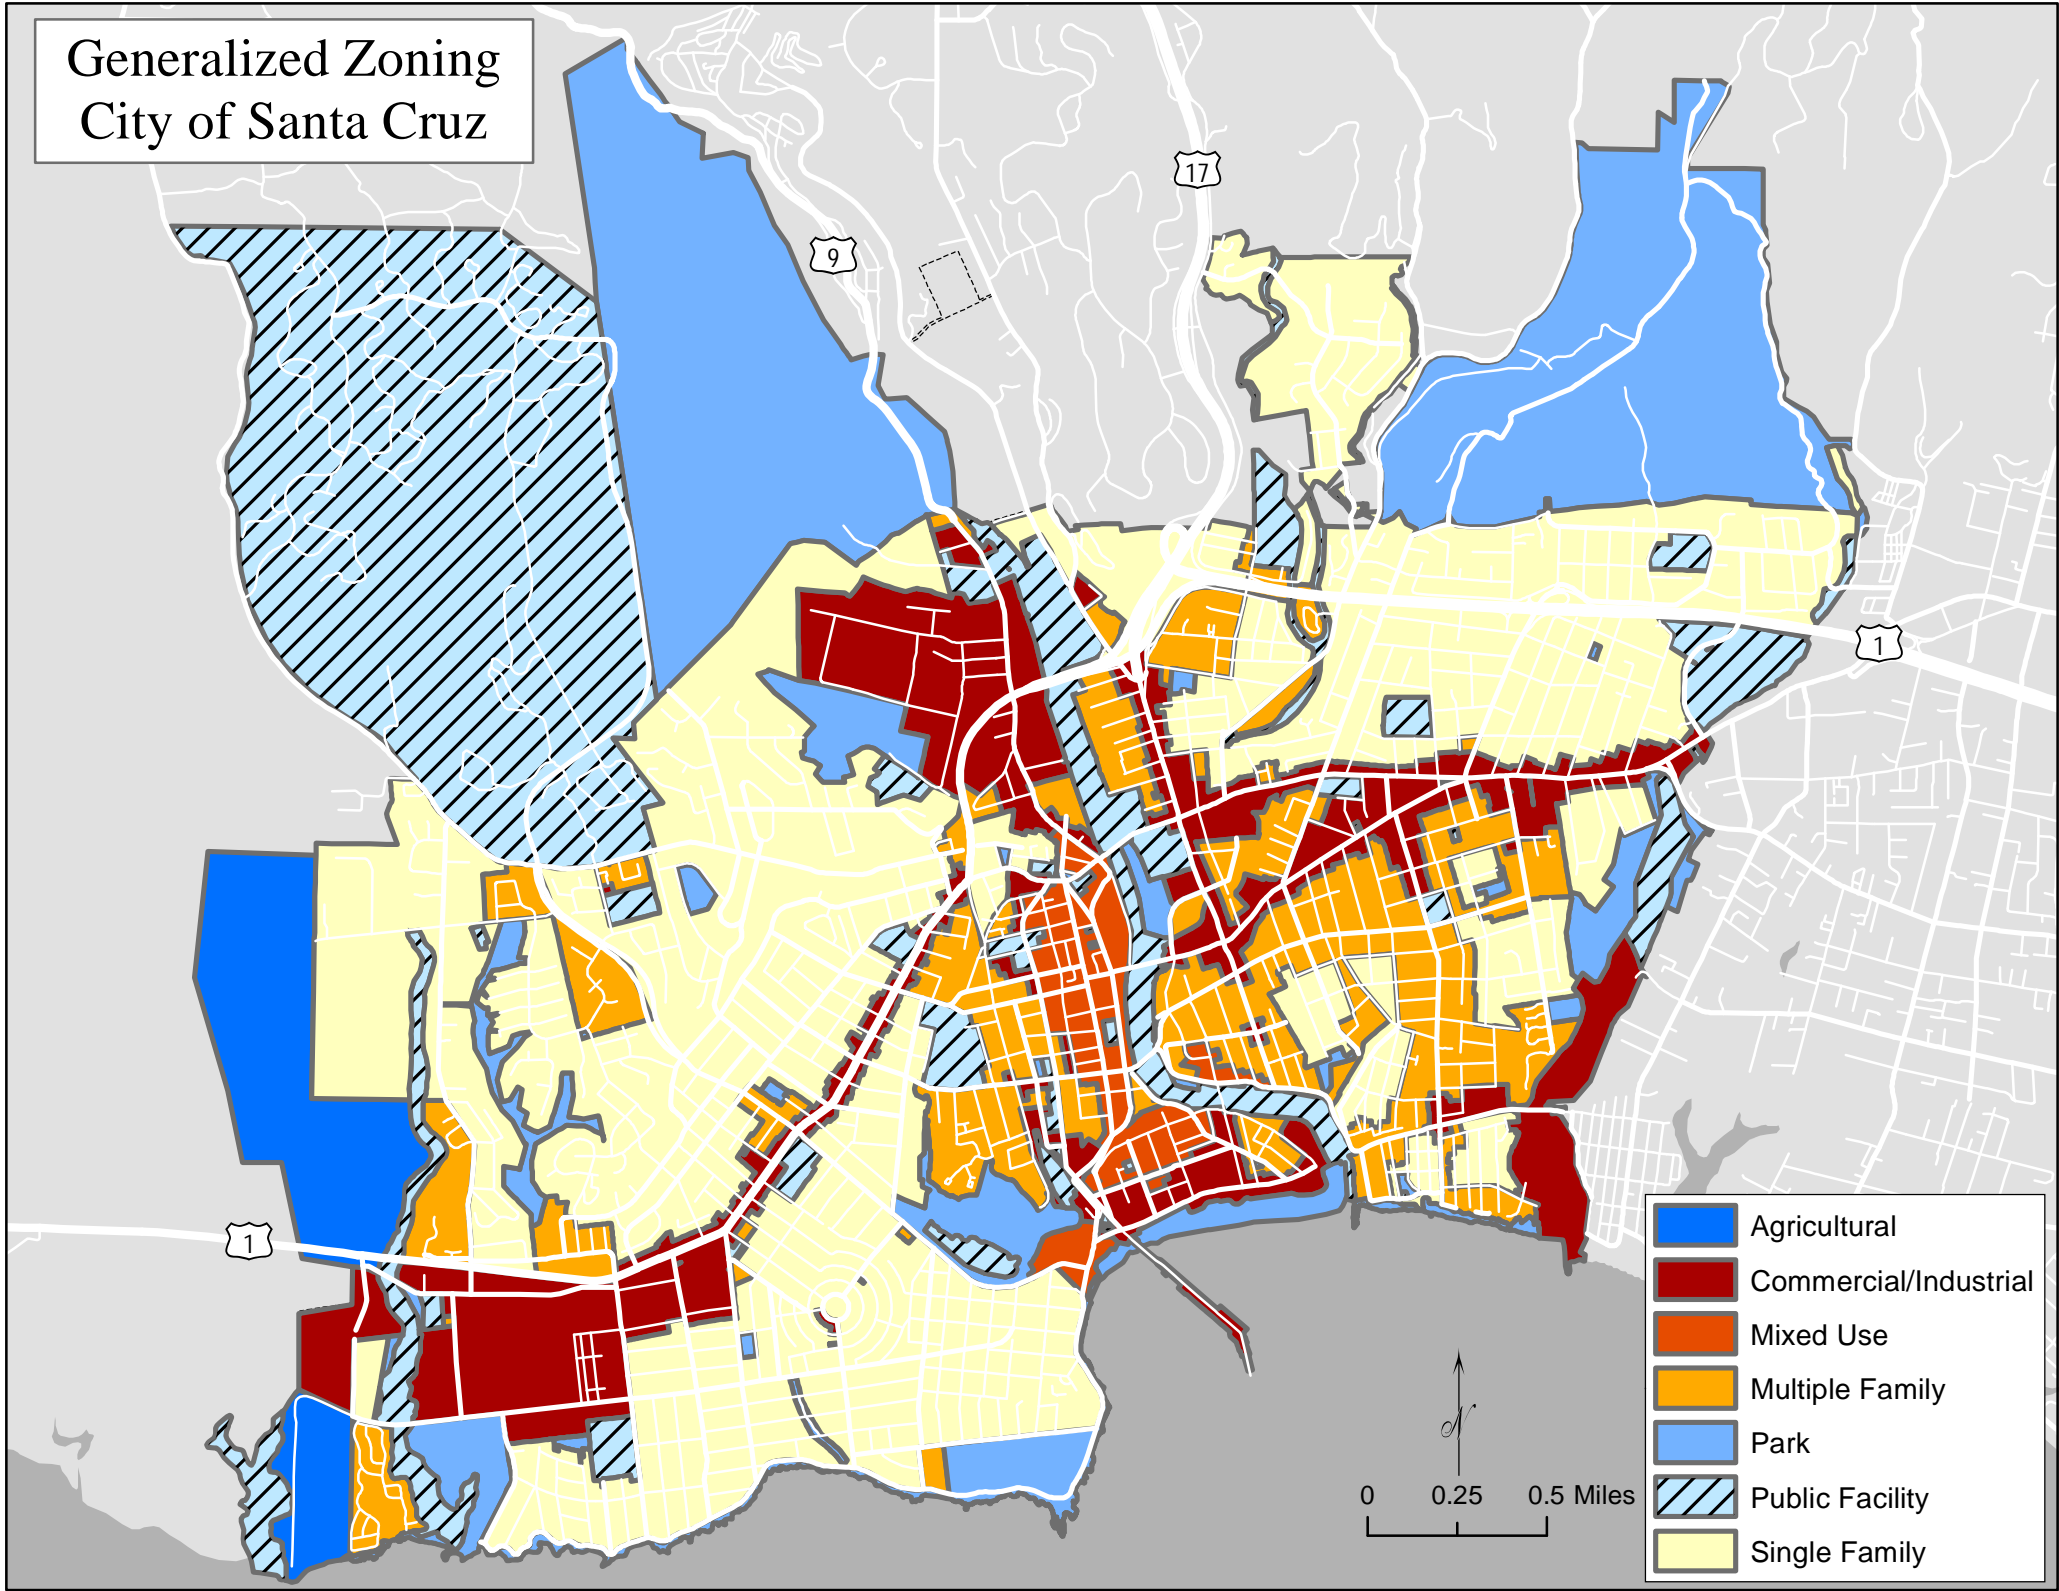

# Generalized Zoning City of Santa Cruz

2010 Census Block Data  
1 Dot = 1 Person  
Generalized Zoning  
City of Santa Cruz

Point locations are randomly generated within a Census Block